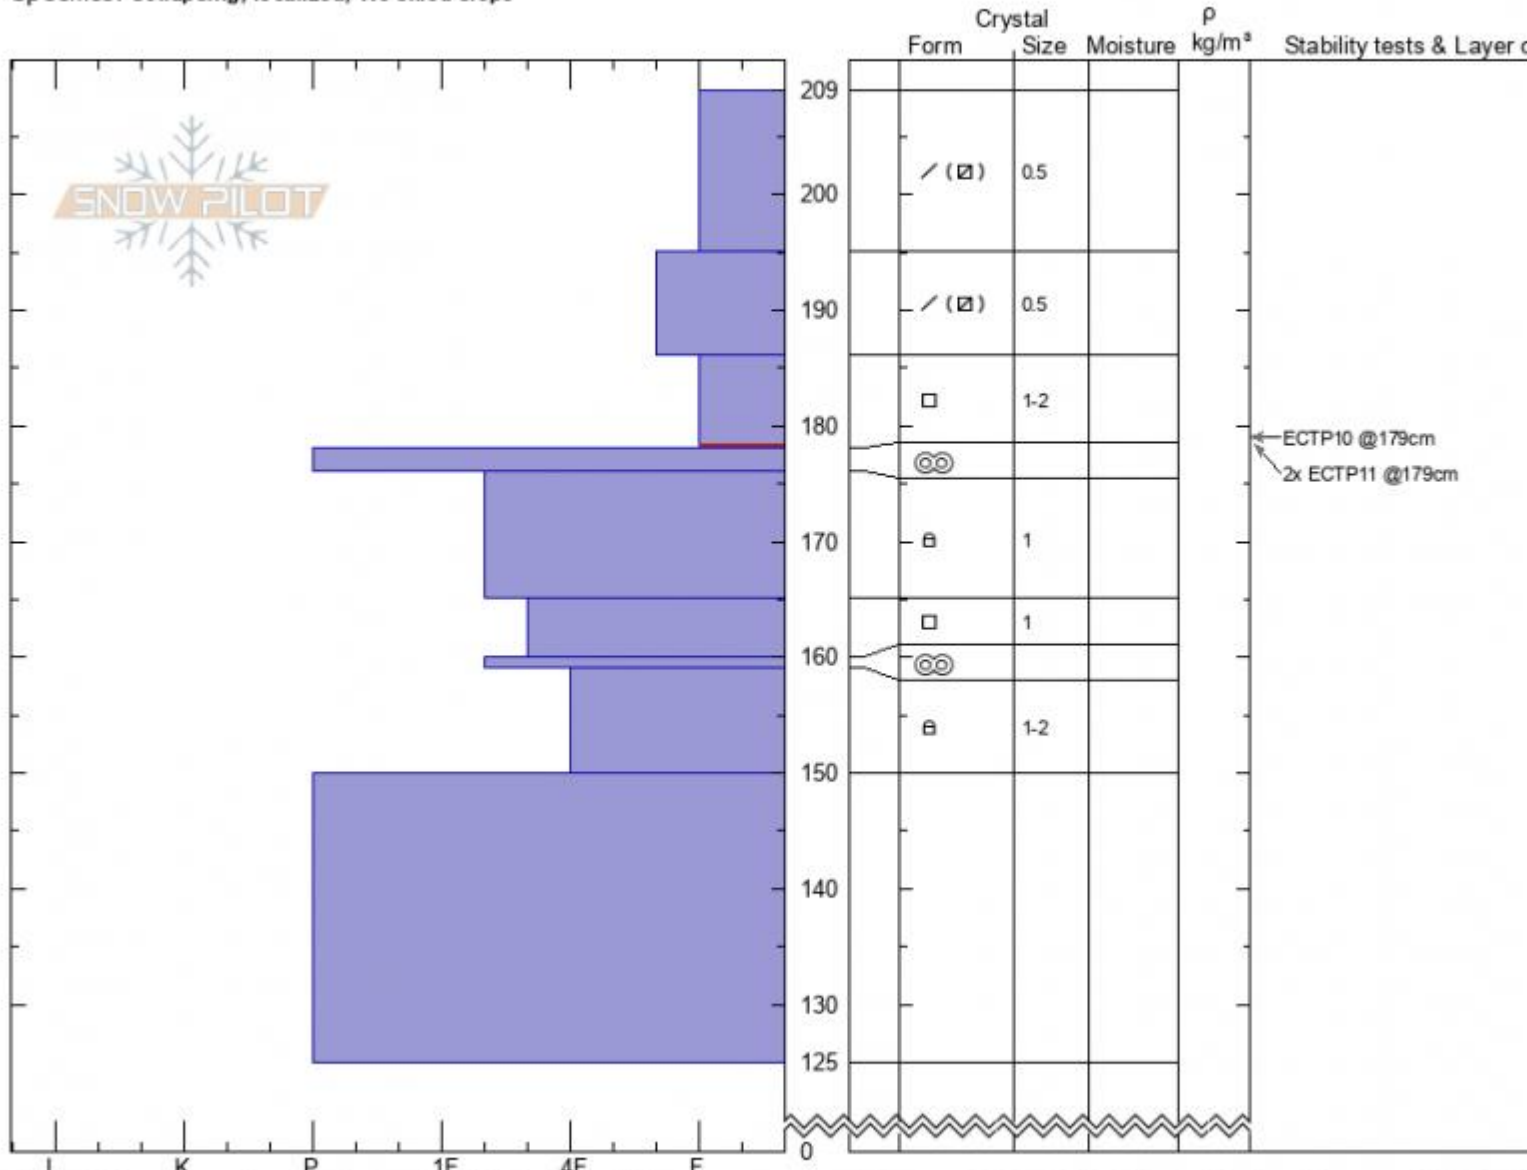

**Rasta Chutes, Scotch B** Alex Marienthal  
**Cooke City** 02/27/2022 - 4:30pm  
**MT** Co-ord: 45.07175N, -109.94511W  
 Elevation: 10169 ft Slope Angle: 29°  
 Aspect: 195° Wind Loading: previous  
 Specifics: Collapsing, localized; We skied slope

Stability: **Poor**  
 Air Temperature:  
 Sky Cover: **SCT**  
 Precipitation: **NO**  
 Wind: **SW Light Breeze**

HS:209 Layer Notes:  
 186-178cm: Problematic layer

Notes: Triggered a collapse and whumph while breaking trail across convex terrain feature. Estimated 30-40 feet wide. Dug pit approx. 10-15 feet deep. Location of slope slightly uphill.

Advisory Region  
 Cooke City  
 Longitude  
 -109.95W  
 Latitude  
 45.07N  
 Cooke City, 2022-02-28