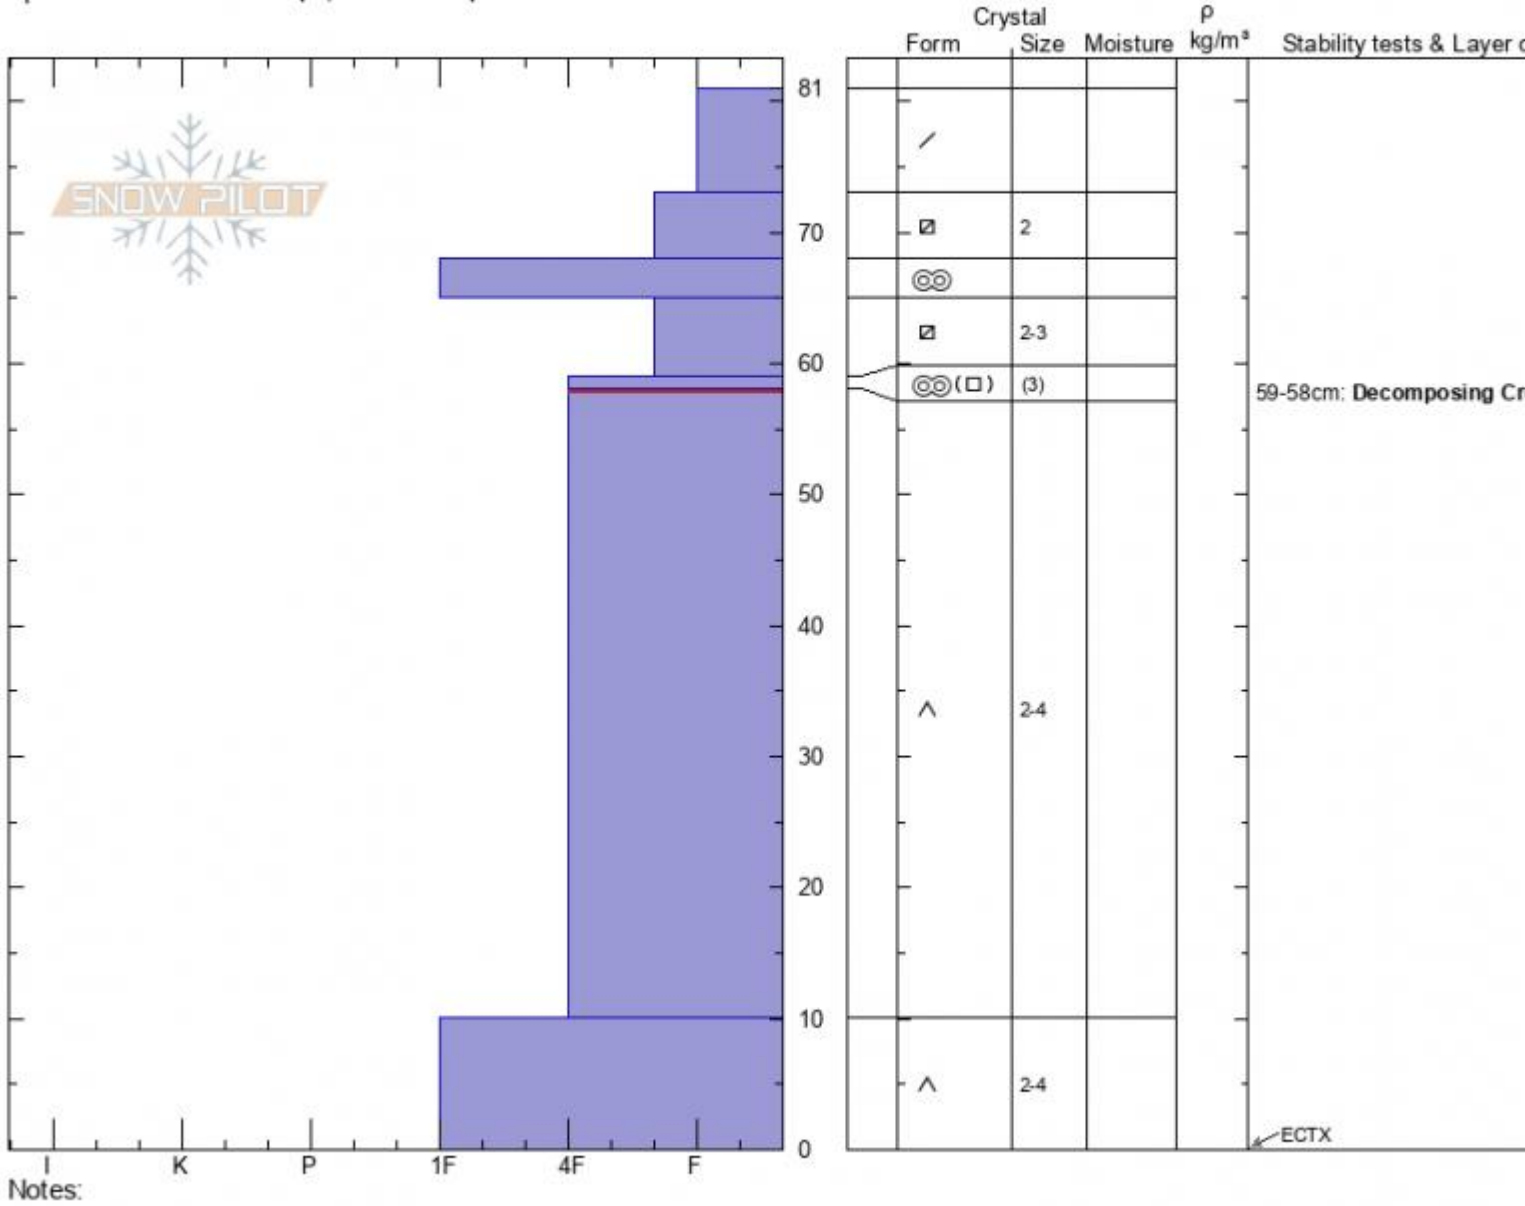

Specimen Ridge - East
 Gallatin Range-S
 MT
 Elevation: 7796 ft
 Aspect: 75°
 Specifics: Ski tracks on slope; We skied slope

Dave Zinn
 02/27/2022 - 11:45am
 Co-ord: 45.02950N, -111.07101W
 Slope Angle: 23°
 Wind Loading: previous

Stability: **Very Good**
 Air Temperature: -3°C
 Sky Cover: **SCT**
 Precipitation: **NO**
 Wind: **E Light Breeze**

HS:81
 PF:80
 Layer Notes:
 59-58cm: **Decomposing Crust**
 58-10cm: **Problematic layer**

Advisory Region
 Southern Gallatin
 Longitude
 -111.05W
 Latitude
 45.03N
 Southern Gallatin, 2022-02-27