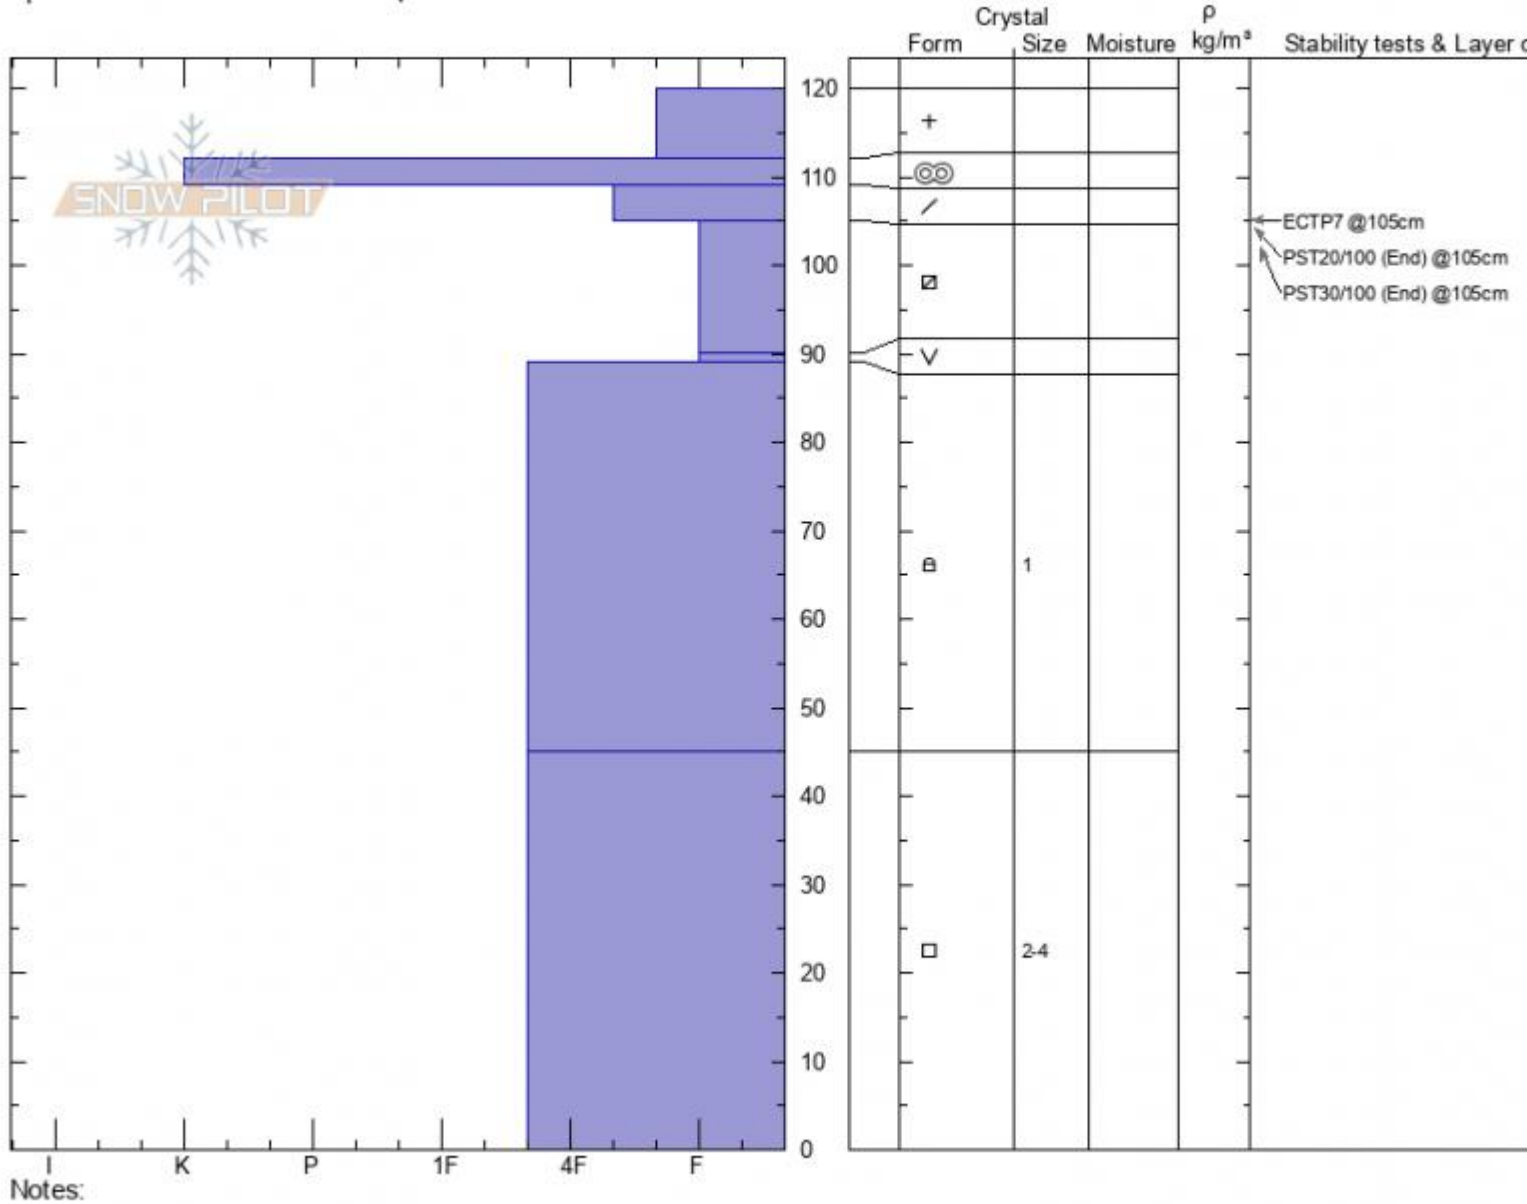

Wilderness Boundary  
 Madison Range-S  
 MT  
 Elevation: 8800 ft  
 Aspect: 250°  
 Specifics: Snowmobile tracks on slope

Ian Hoyer  
 02/19/2022 - 11:00am  
 Co-ord: 44.97666N, -111.35980W  
 Slope Angle: 25°  
 Wind Loading: no

Stability: **Good**  
 Air Temperature:  
 Sky Cover:  
 Precipitation: **NO**  
 Wind: **W Light Breeze**

HS:120  
 PF:45  
 Layer Notes:  
 105-90cm: Problematic layer

Advisory Region  
 Southern Madison  
 Longitude  
 -111.27W  
 Latitude  
 45.06N  
 Southern Madison, 2022-02-19