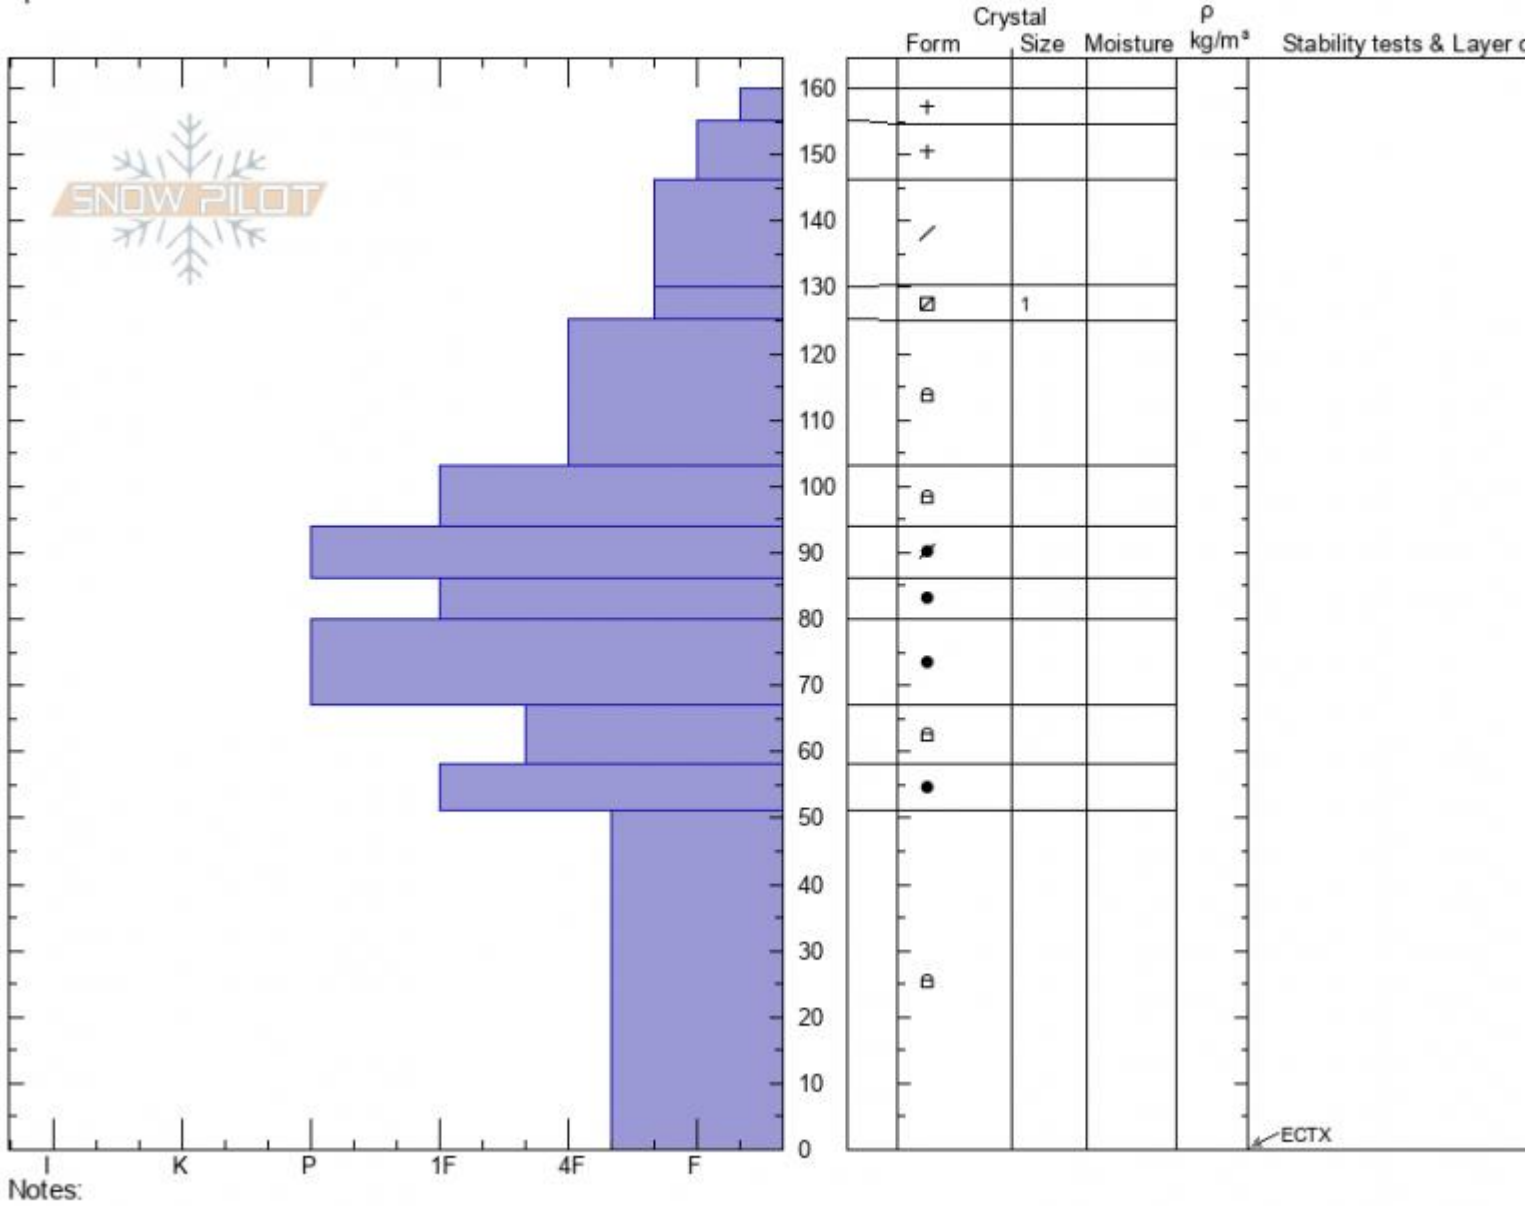

**Buck Ridge - Bear Crk**  
**Madison Range-N**  
**MT**  
 Elevation: **9400 ft**  
 Aspect: **45°**  
 Specifics:

**Ian Hoyer**  
**02/17/2022 - 12:00pm**  
 Co-ord: **45.18494N, -111.46665W**  
 Slope Angle: **32°**  
 Wind Loading: **no**

Stability: **Fair**  
 Air Temperature:  
 Sky Cover: **BKN**  
 Precipitation: **NO**  
 Wind: **Calm**

**HS:160** Layer Notes:  
 130-125cm: **Problematic layer**

Advisory Region  
 Northern Madison  
 Longitude  
 -111.38W  
 Latitude  
 45.17N  
 Northern Madison, 2022-02-17