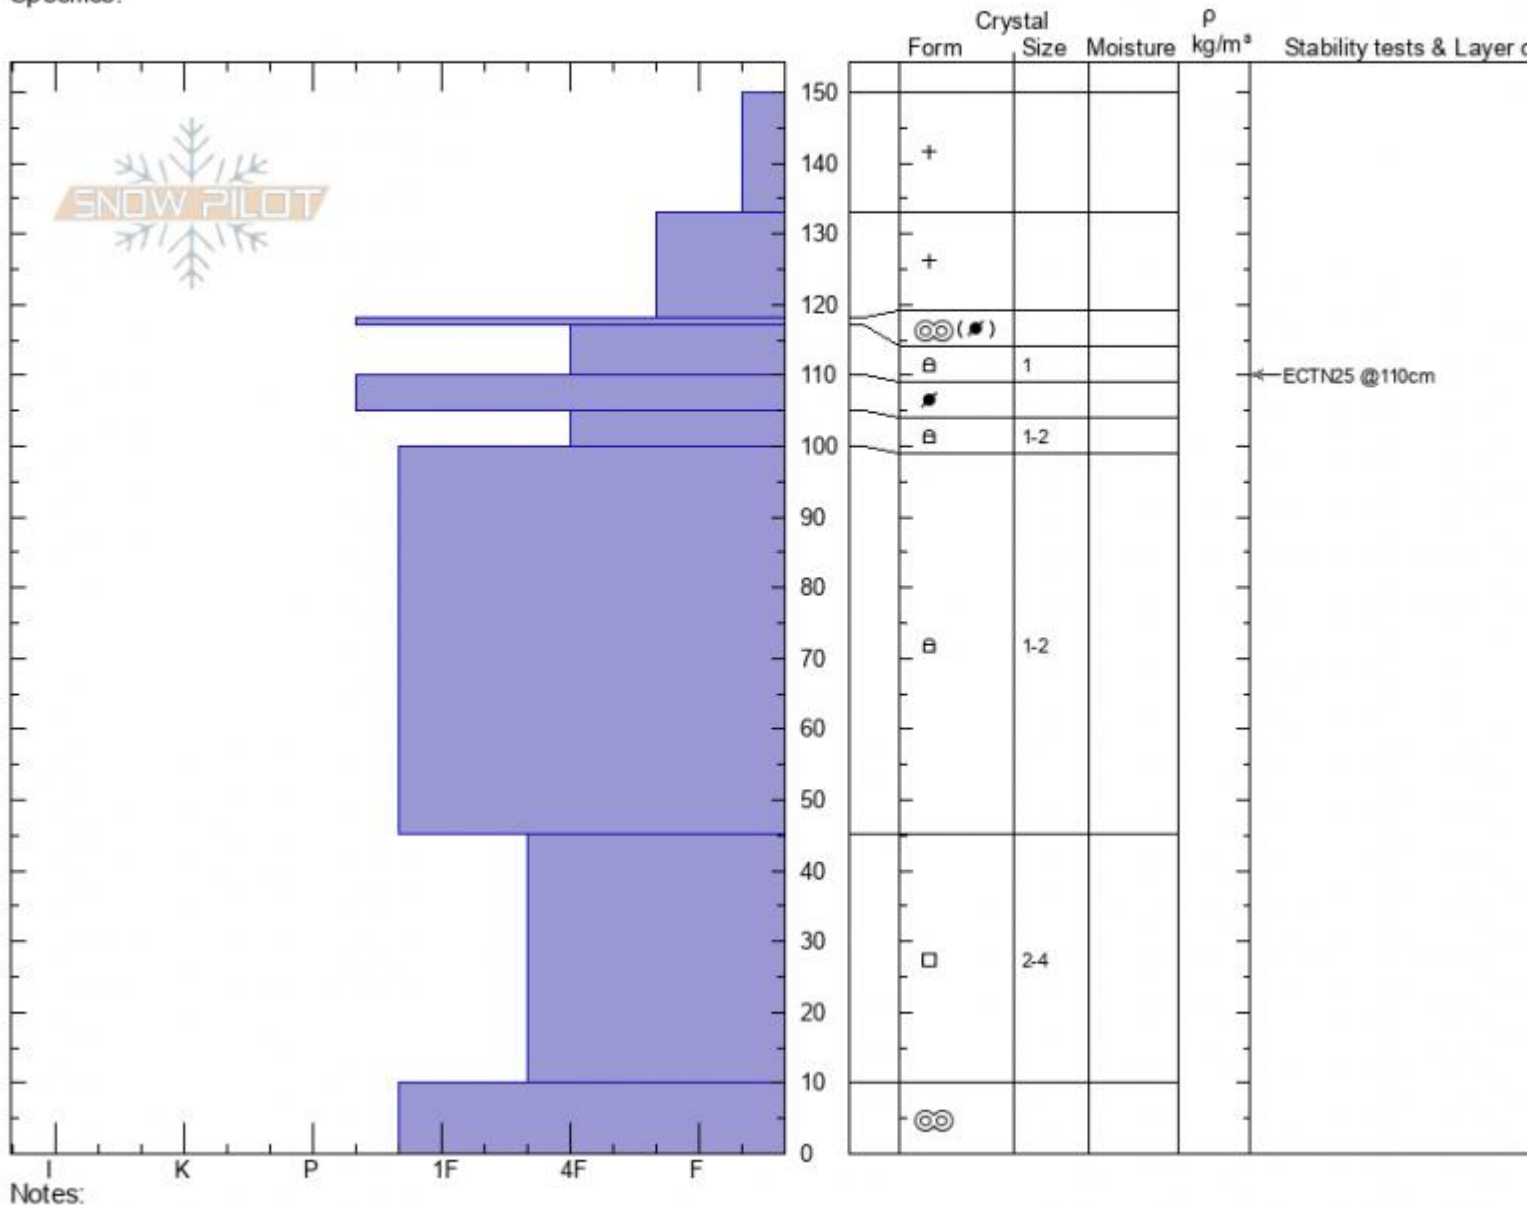

Bradley Meadow North  
 Bridger Range  
 MT  
 Elevation: 7894 ft  
 Aspect: 50°  
 Specifics:

Alex Marienthal  
 02/17/2022 - 10:15am  
 Co-ord: 45.83326N, -110.92927W  
 Slope Angle: 33°  
 Wind Loading: **previous**

Stability:  
 Air Temperature: -7.5°C  
 Sky Cover: **BKN**  
 Precipitation: **NO**  
 Wind: **W Moderate**

HS:150 Layer Notes:  
 150-133cm: **Problematic layer**

Advisory Region  
 Bridger Range  
 Longitude  
 -110.93W  
 Latitude  
 45.83N  
 Bridger Range, 2022-02-17