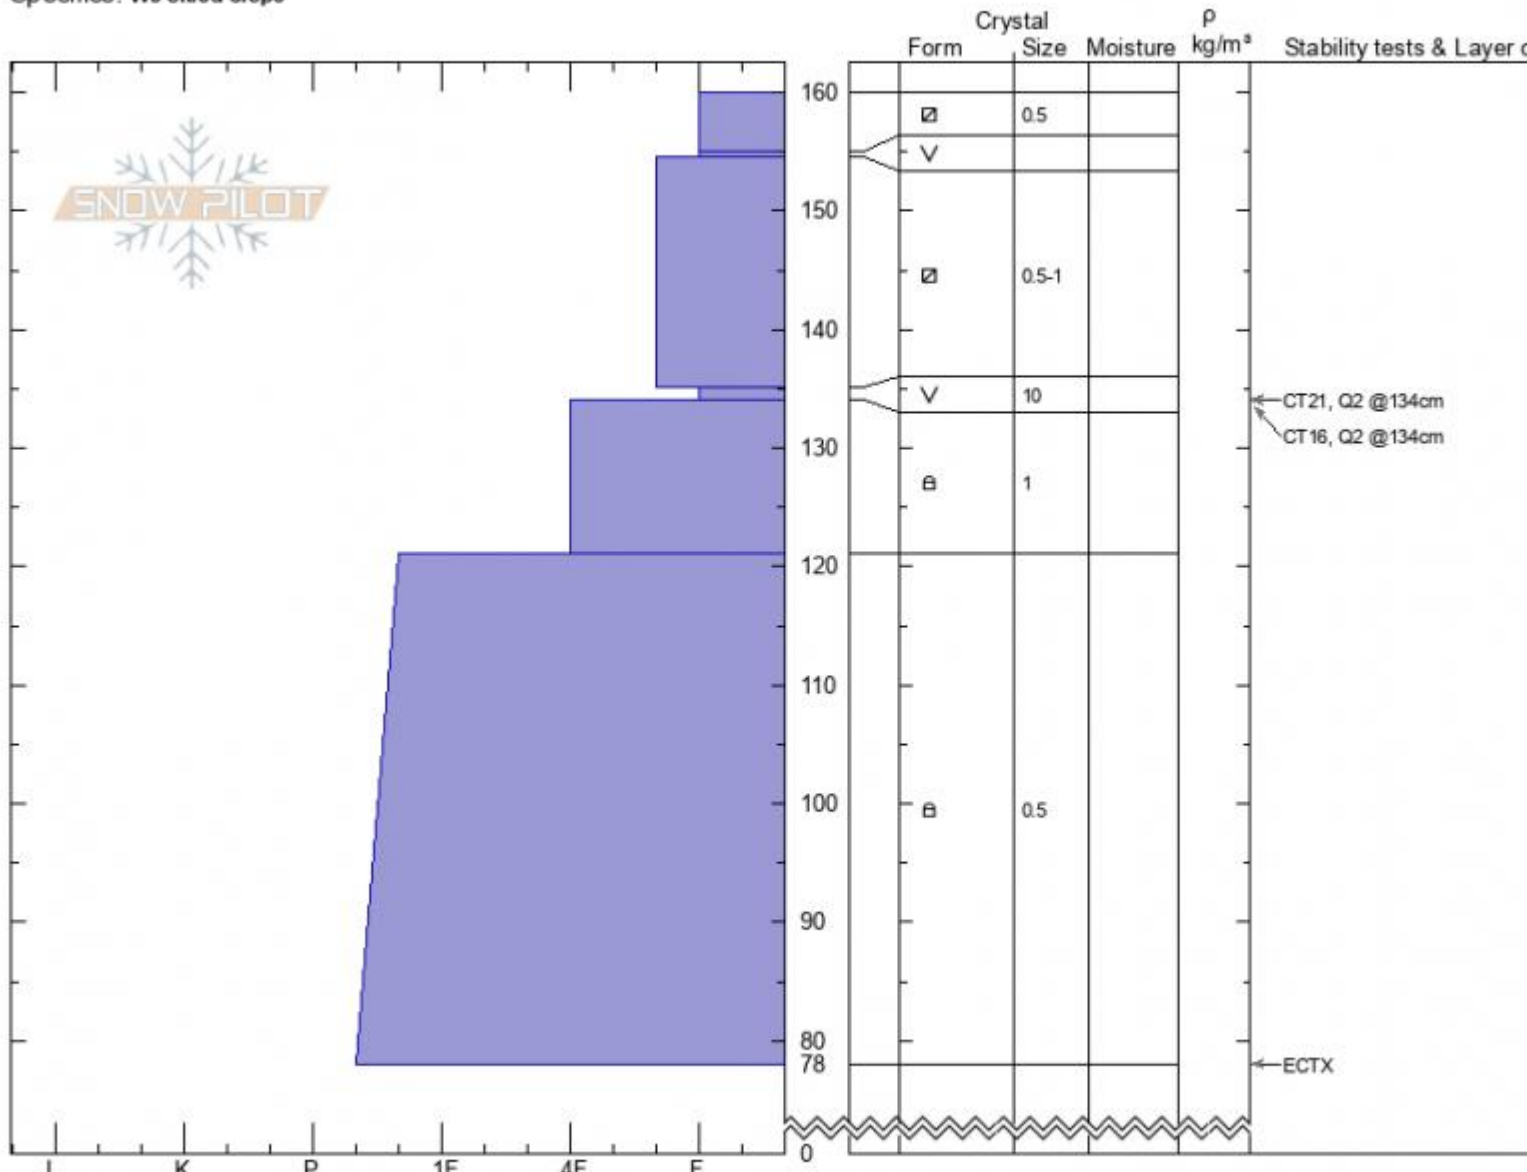

Wilderness Boundary
Madison Range-S
MT
 Elevation: **8760 ft**
 Aspect: **240°**
 Specifics: **We skied slope**

Hannah Marshall
02/13/2022 - 10:34am
 Co-ord: **44.97662N, -111.35979W**
 Slope Angle: **25°**
 Wind Loading:

Stability:
 Air Temperature:
 Sky Cover: **CLR**
 Precipitation: **NO**
 Wind: **Calm**

HS:**160** Layer Notes:
 PF:**40**

Notes: Dug to the ground in a second pass through the pit- mostly pencil hard, rounding facets. ECTN11 in the surface hoar layer at 134cm.

Advisory Region
 Southern Madison
 Longitude
 -111.36W
 Latitude
 44.98N
 Southern Madison, 2022-02-13