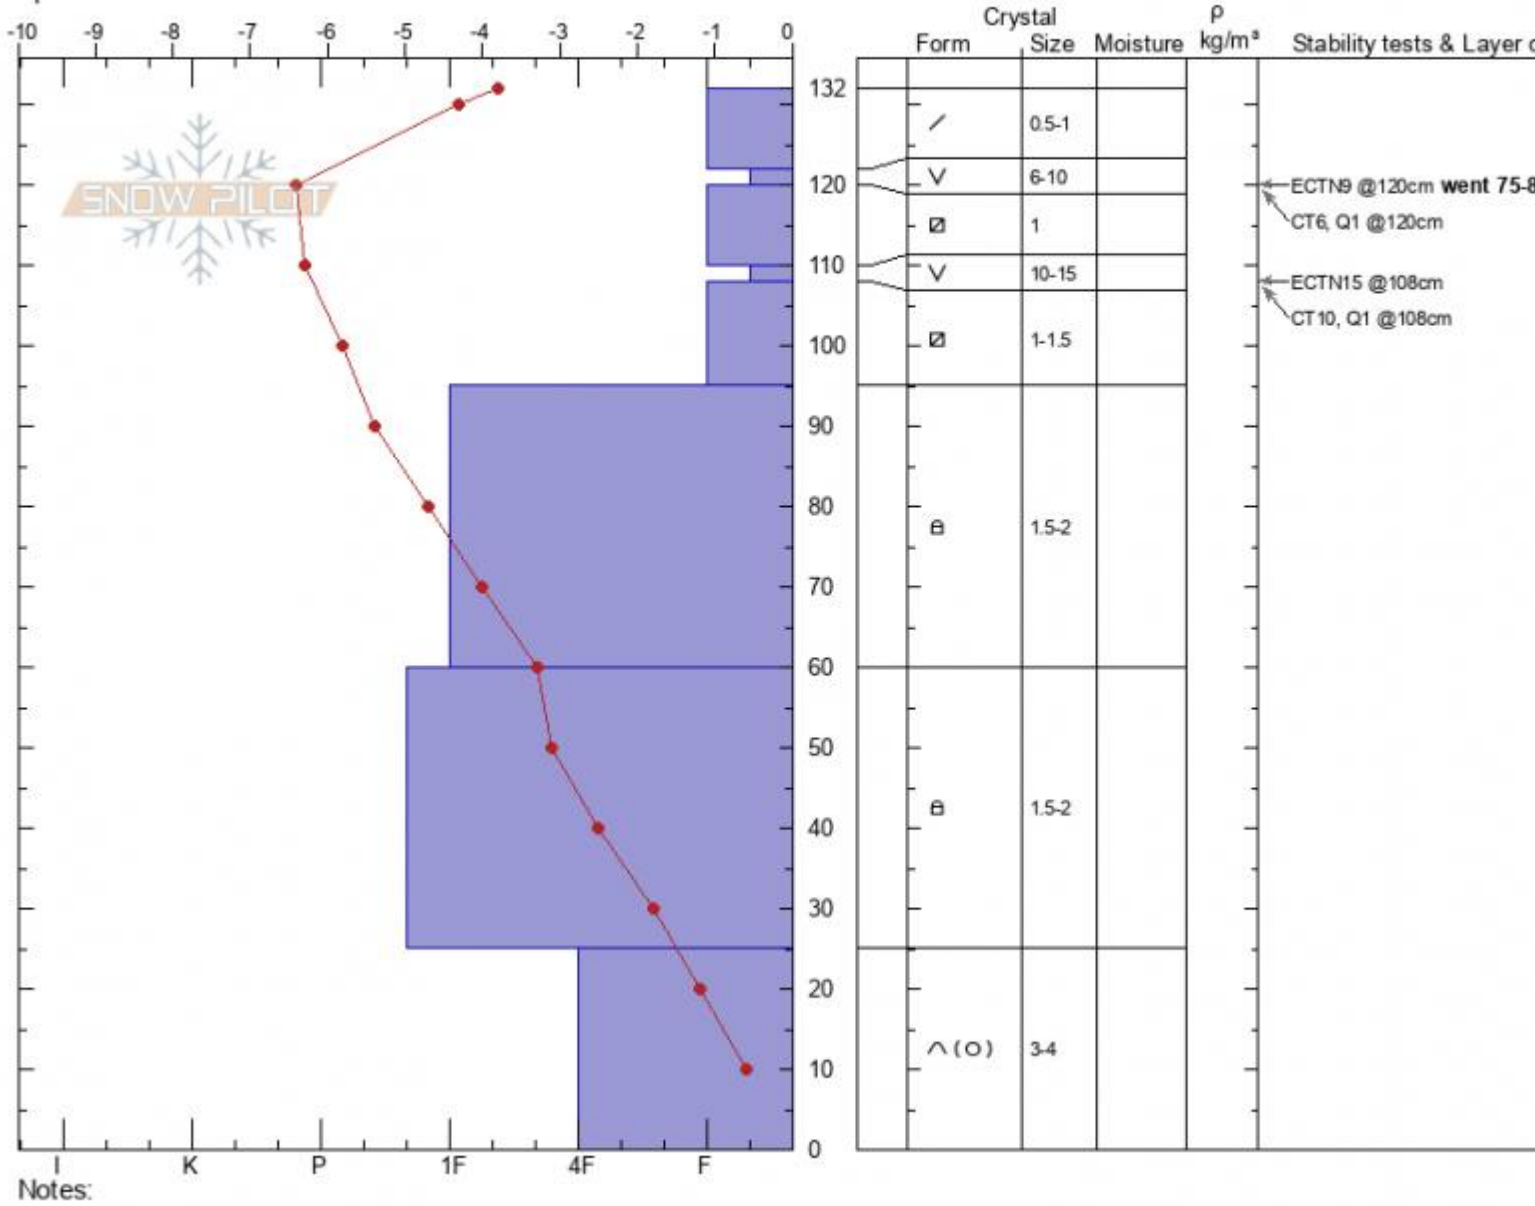

Bacon Rind
Madison Range-S
MT
 Elevation: **8730 ft**
 Aspect: **60°**
 Specifics:

Erika Birkeland
02/09/2022 - 11:30am
 Co-ord: **44.96889N, -111.09566W**
 Slope Angle: **21°**
 Wind Loading: **no**

Stability:
 Air Temperature: **-6.1°C**
 Sky Cover: **OVC**
 Precipitation: **S-1**
 Wind: **Calm**

HS: **132** Layer Notes:
 PF: **50**

Notes:
 Advisory Region
 Southern Madison
 Longitude
 -111.10W
 Latitude
 44.96N
 Southern Madison, 2022-02-10