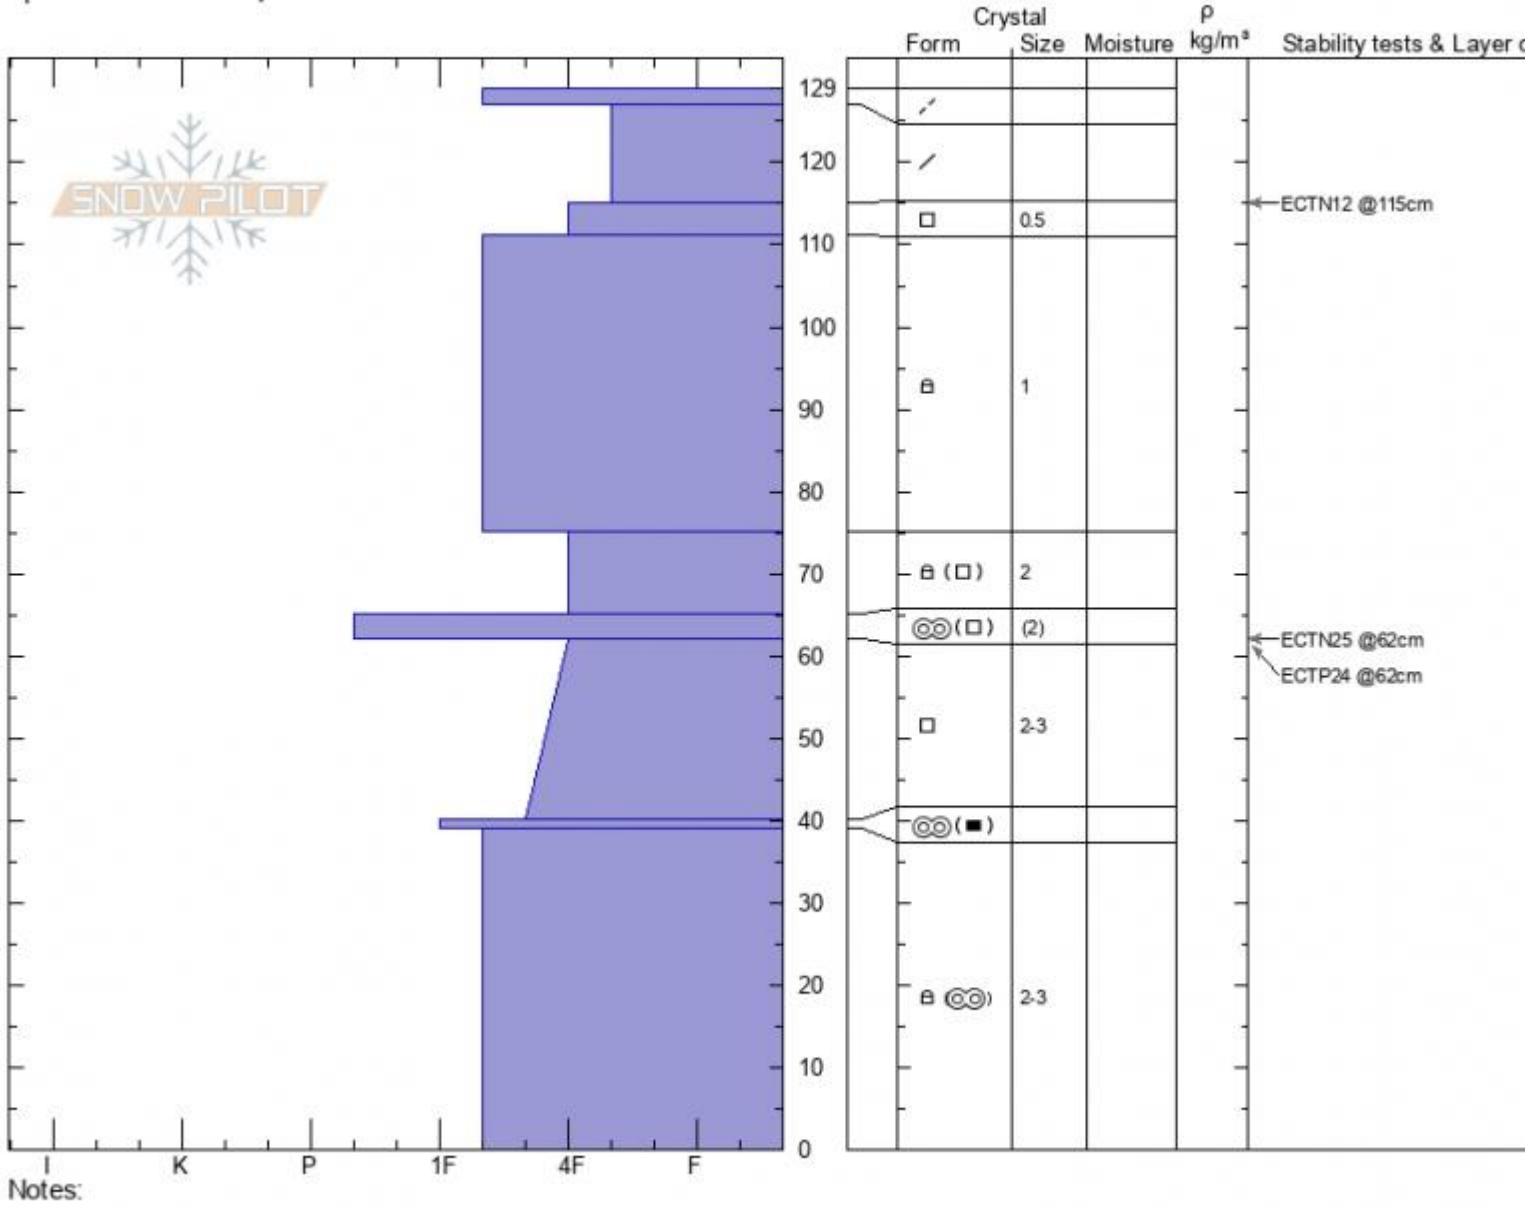

**Mt. Blackmore E face**  
**Gallatin Range-N**  
**MT**  
 Elevation: **9744 ft**  
 Aspect: **87°**  
 Specifics: **We skied slope**

**Alex Marienthal**  
**02/04/2022 - 11:20am**  
 Co-ord: **45.44587N, -111.00150W**  
 Slope Angle: **33°**  
 Wind Loading: **previous**

Stability: **Good**  
 Air Temperature: **-5°C**  
 Sky Cover: **SCT**  
 Precipitation: **NO**  
 Wind: **W Moderate**

HS: **129**    Layer Notes:  
 PF: **40**    115-111cm: **Problematic layer**  
 PS: **15**

Advisory Region  
 Northern Gallatin  
 Longitude  
 -111.00W  
 Latitude  
 45.44N  
 Northern Gallatin, 2022-02-04