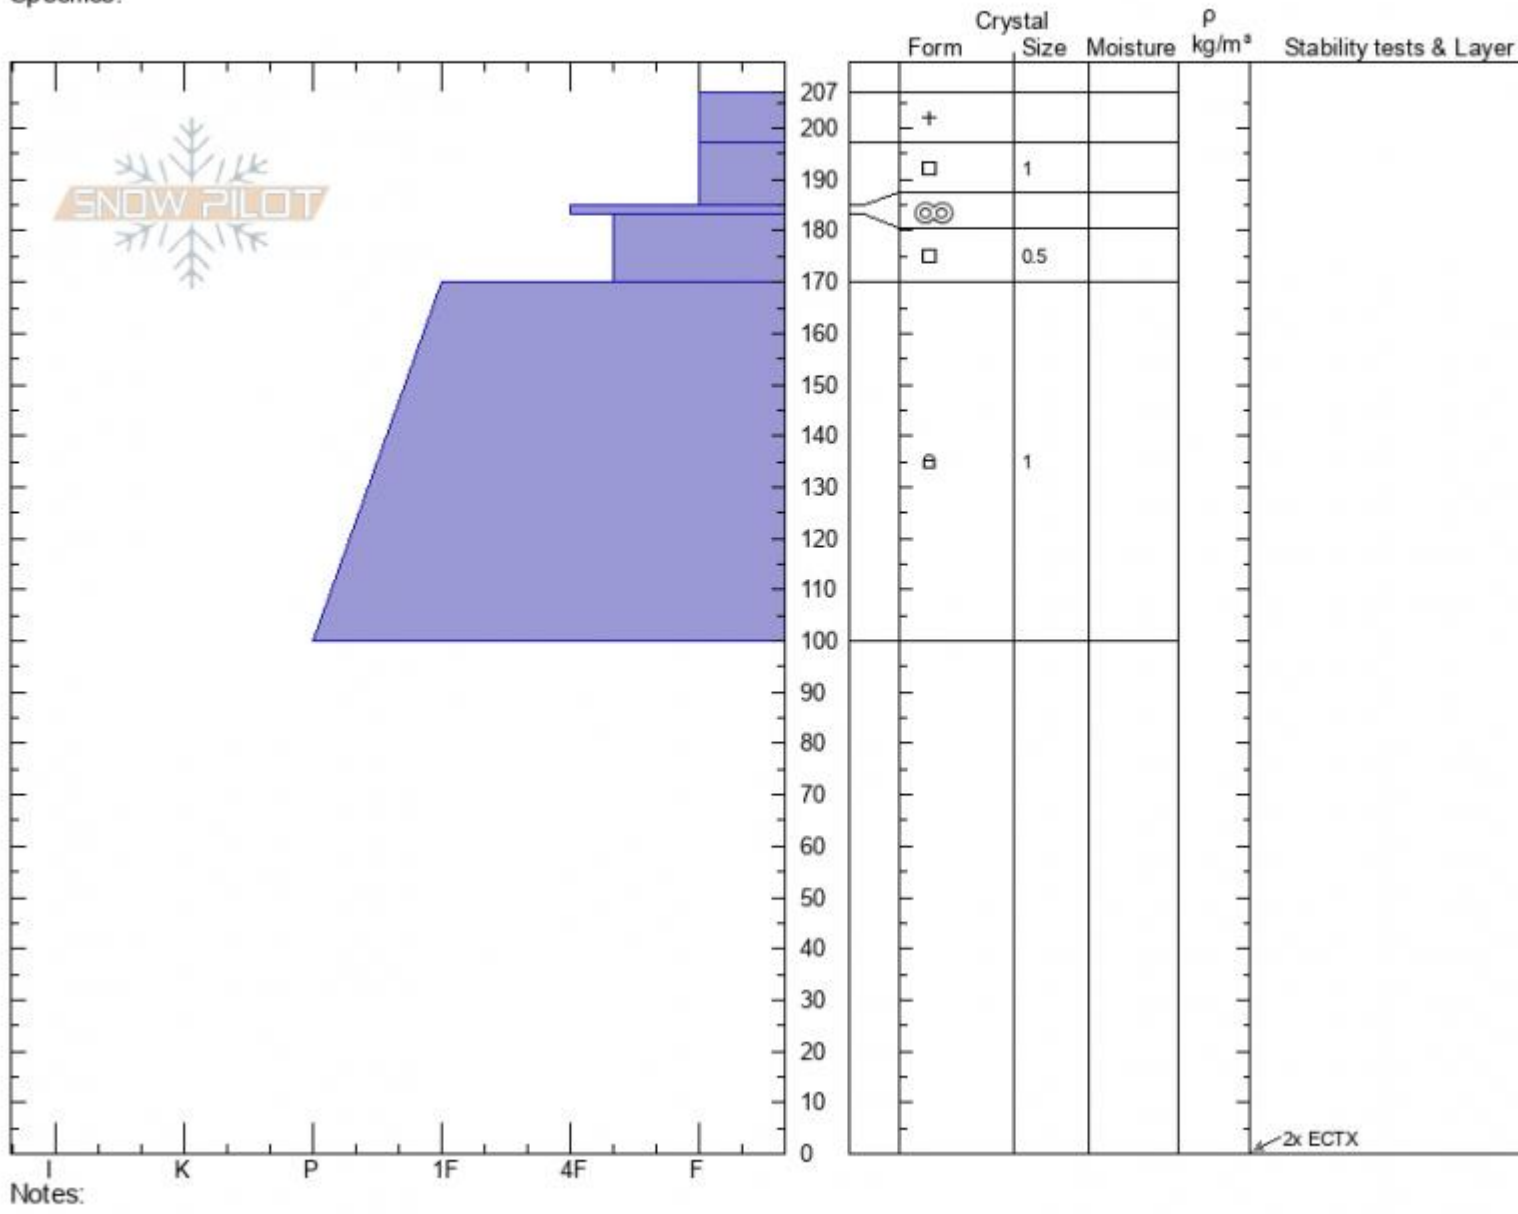

TepeeBasin WidrnsBndry
Madison Range-S
MT
 Elevation: **9567 ft**
 Aspect: **15°**
 Specifics:

Stability: **Good**
 Air Temperature:
 Sky Cover: **SCT**
 Precipitation: **NO**
 Wind:

HS:207 Layer Notes:
 197-185cm: **Problematic layer**

Advisory Region
 Southern Madison
 Longitude
 -111.19W
 Latitude
 44.90N
 Southern Madison, 2022-02-04