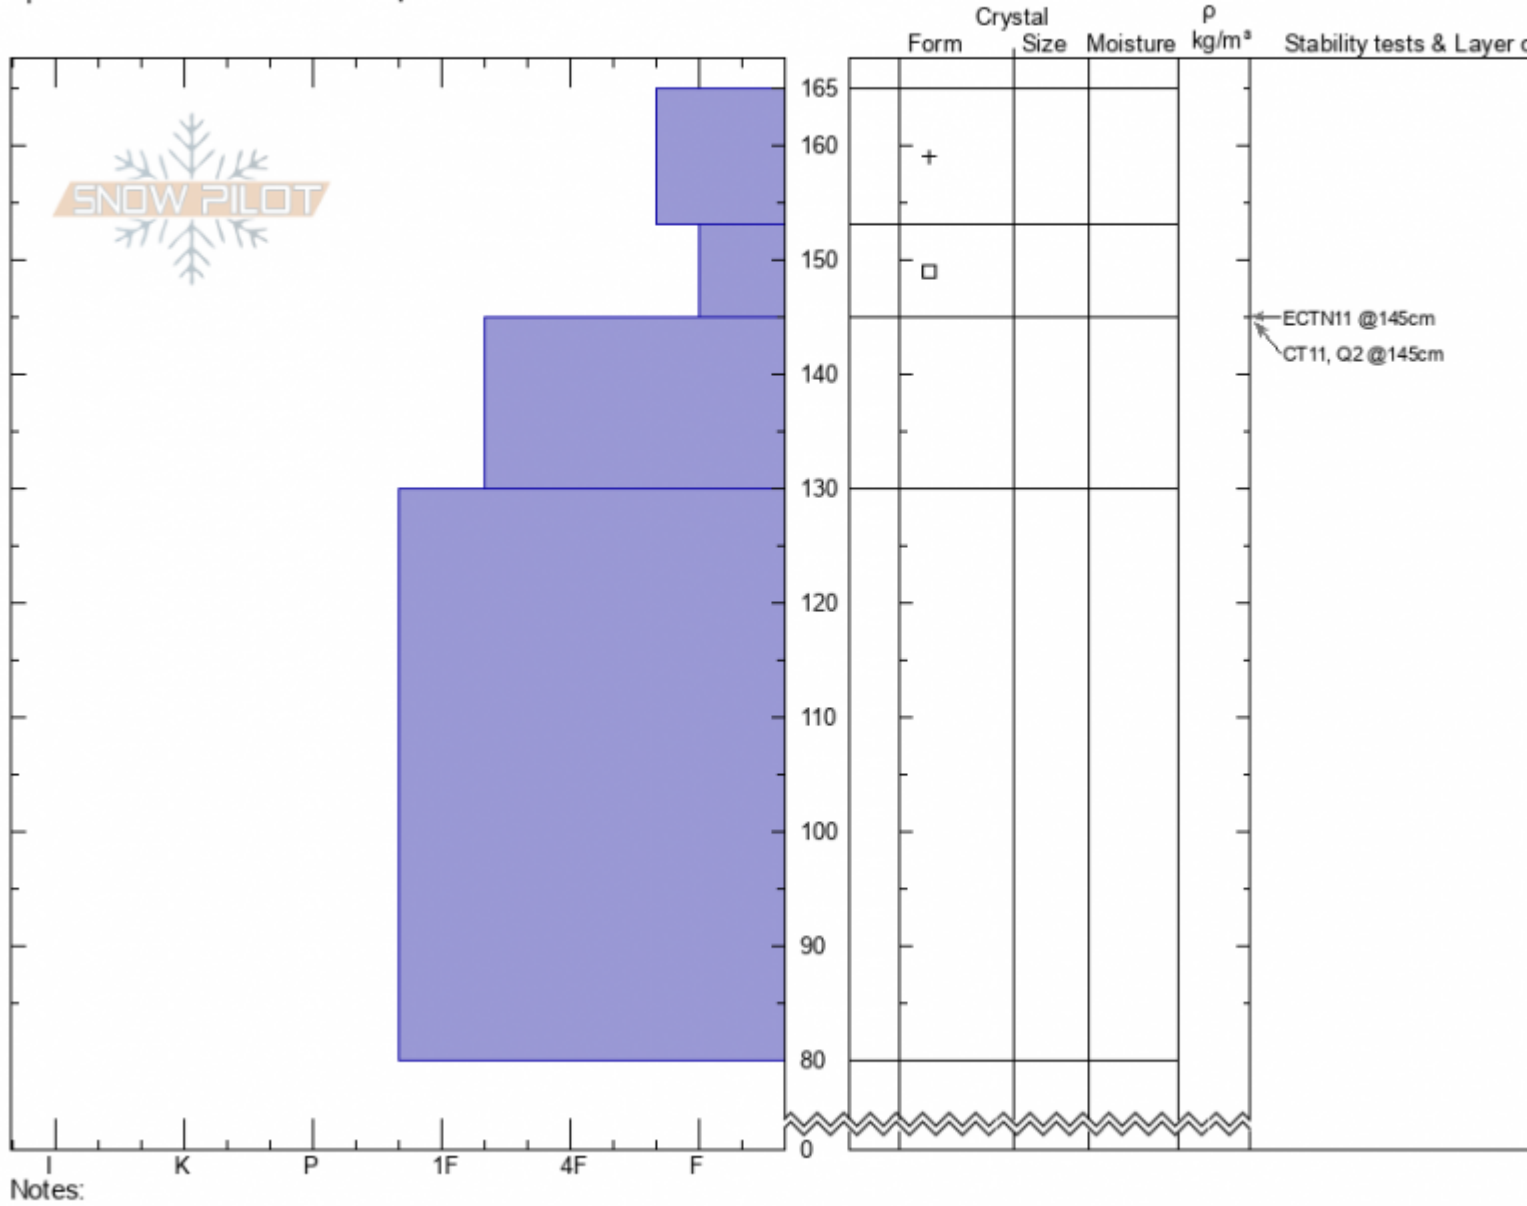

Crown Butte  
 Cooke City  
 MT  
 Elevation: 9700 ft  
 Aspect: 120°  
 Specifics: Snowmobile tracks on slope

Doug Chabot-Admin  
 02/01/2022 - 9:10am  
 Co-ord: 45.05037N, -109.96203W  
 Slope Angle: 15°  
 Wind Loading: no

Stability: **Good**  
 Air Temperature: **-19°C**  
 Sky Cover: **OVC**  
 Precipitation: **S1**  
 Wind: **SW Light Breeze**

HS:165 Layer Notes:

Advisory Region  
 Cooke City  
 Longitude  
 -109.96W  
 Latitude  
 45.05N  
 Cooke City, 2022-02-02