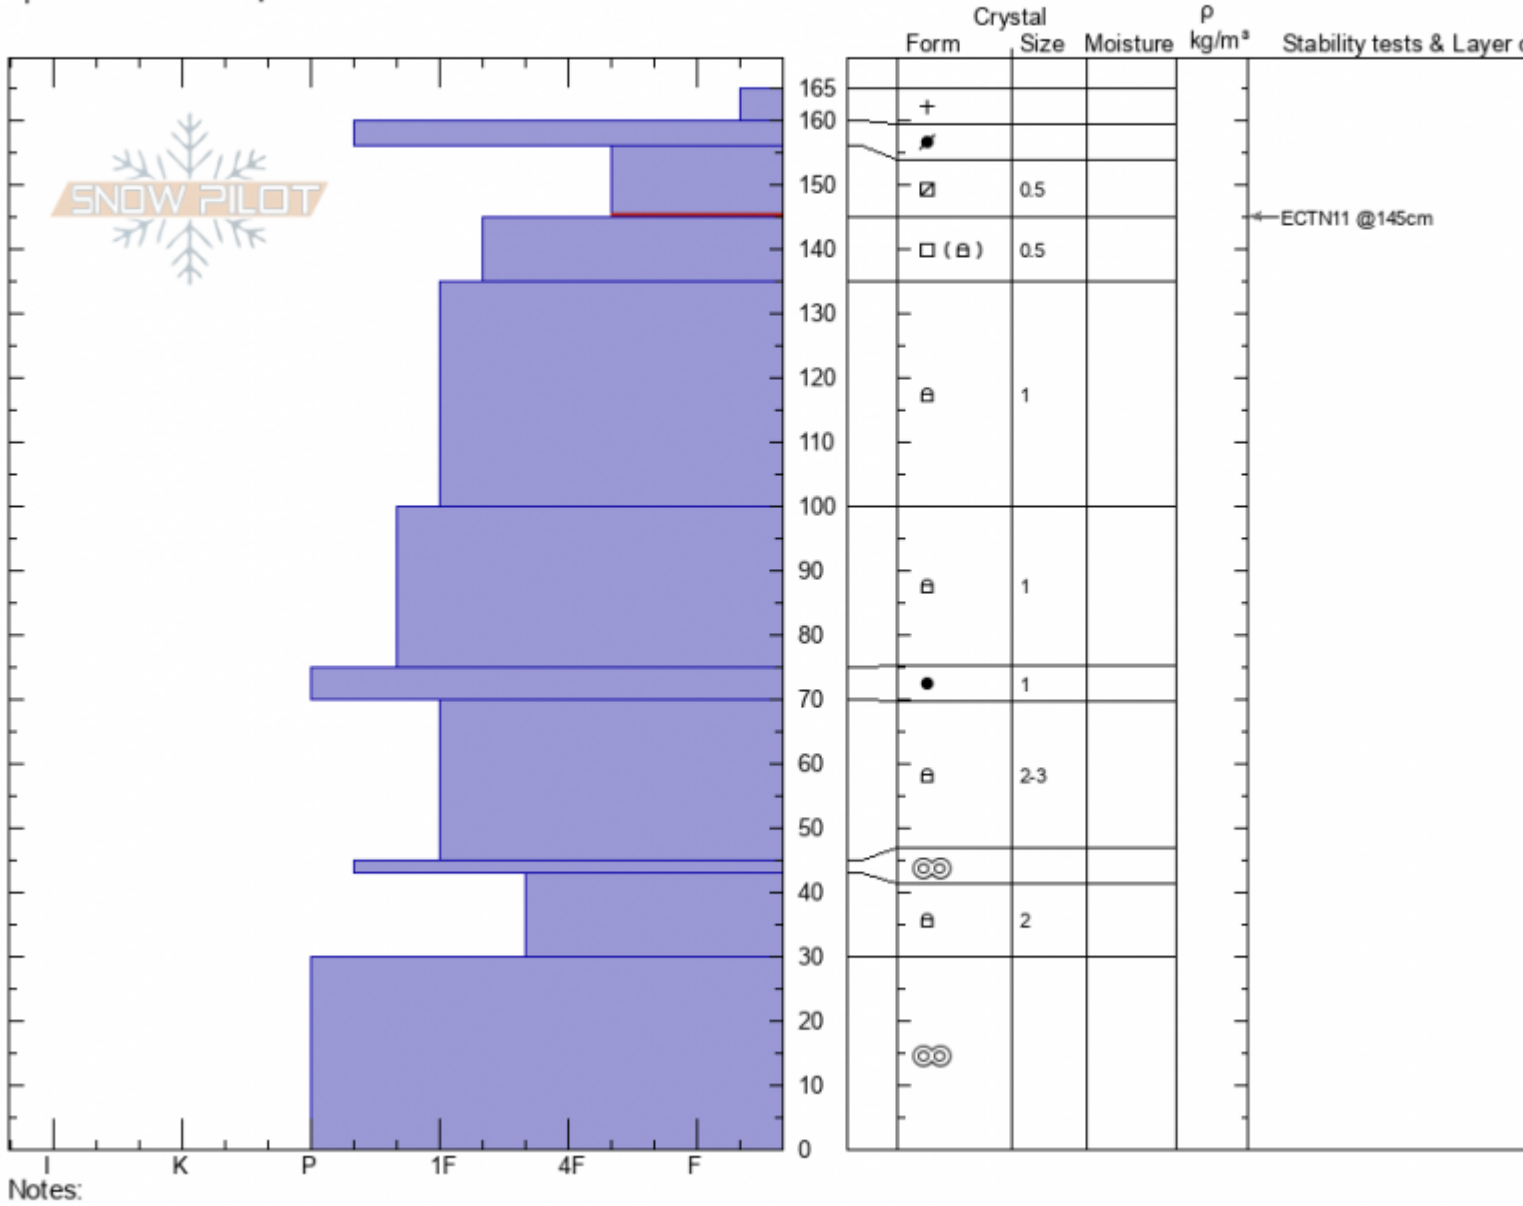

Argentina Bowl
Bridger Range
MT
 Elevation: **8580 ft**
 Aspect: **40°**
 Specifics: **We skied slope**

Doug Chabot-Admin
01/27/2022 - 11:10am
 Co-ord: **45.78620N, -110.93584W**
 Slope Angle: **40°**
 Wind Loading:

Stability: **Good**
 Air Temperature: **-4°C**
 Sky Cover: **CLR**
 Precipitation: **NO**
 Wind: **Calm**

HS: **165** Layer Notes:
 156-145cm: **Problematic layer**

Advisory Region
 Bridger Range
 Longitude
 -110.94W
 Latitude
 45.79N

Forecast link: [GNFAC Avalanche Forecast for Sat Jan 29, 2022](#)
 Bridger Range, 2022-01-27