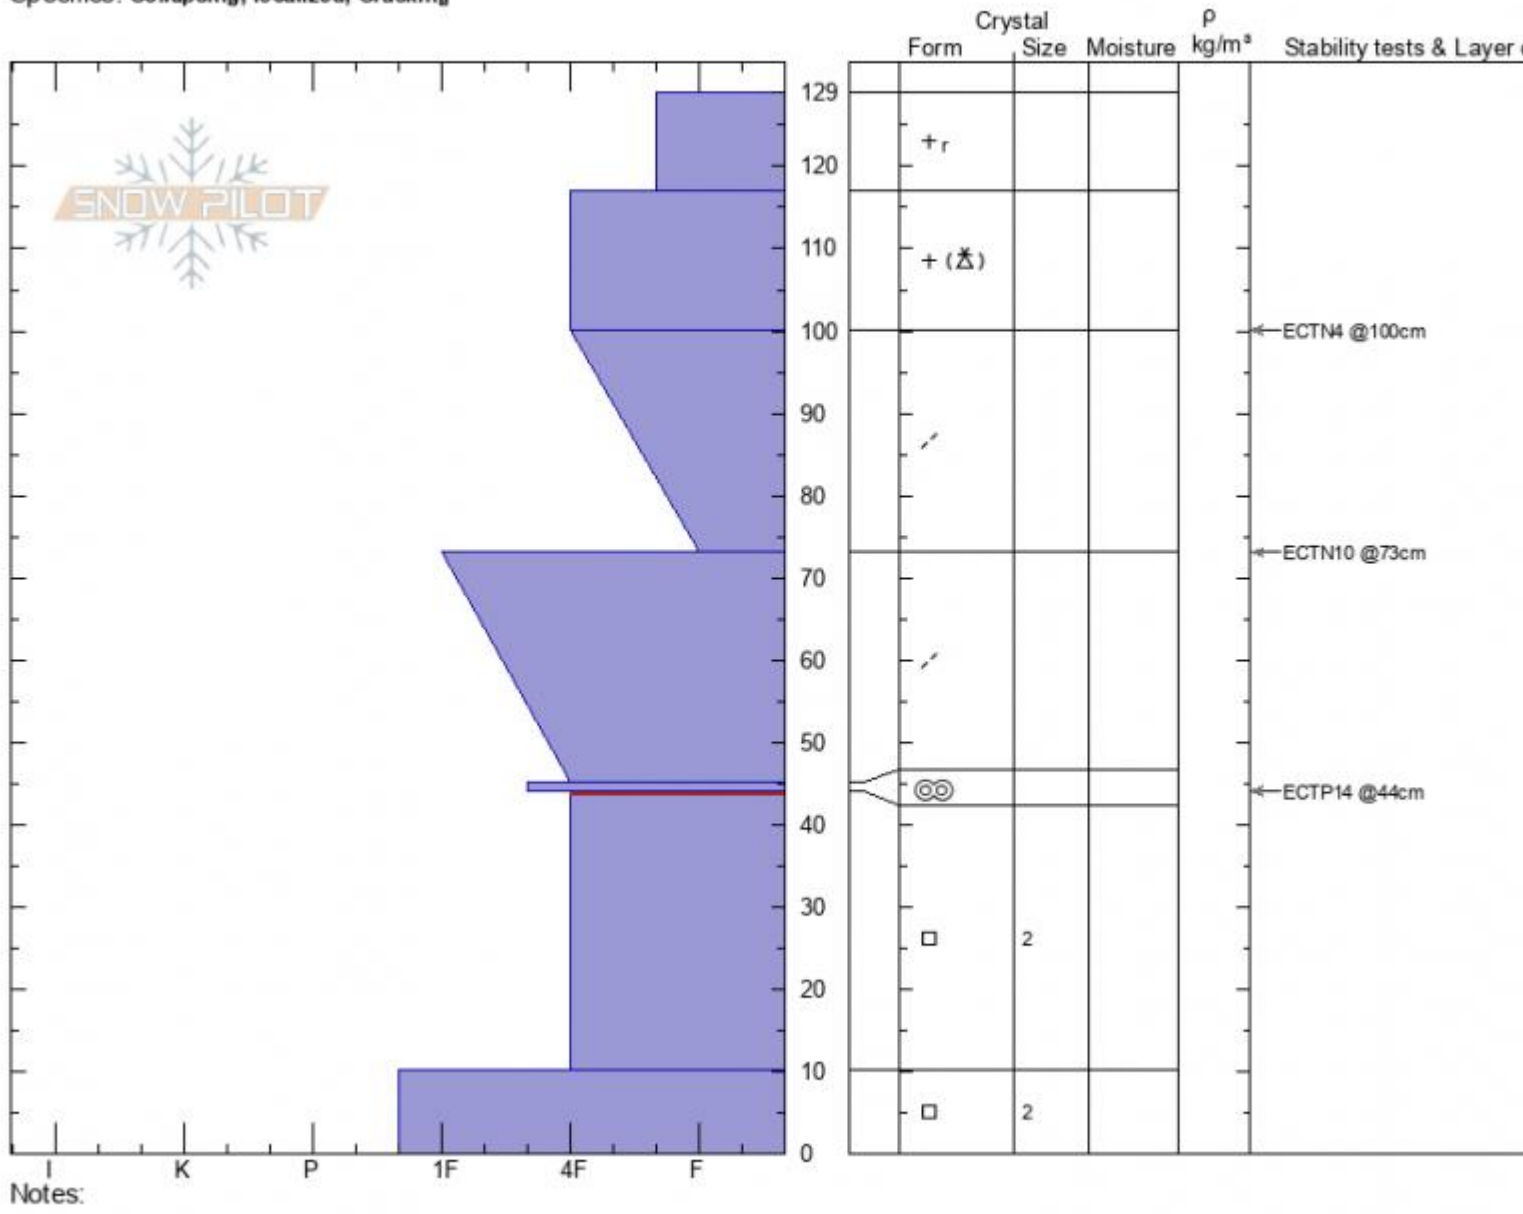

**Lionhead Ridge**  
**Lionhead Range**  
**MT**  
 Elevation: **8706 ft**  
 Aspect: **30°**  
 Specifics: Collapsing, localized; Cracking

**Dave Zinn**  
**12/12/2021 - 1:00pm**  
 Co-ord: **44.70836N, -111.30755W**  
 Slope Angle: **25°**  
 Wind Loading: **yes**

Stability: **Poor**  
 Air Temperature:  
 Sky Cover: **OVC**  
 Precipitation: **S-1**  
 Wind: **SW Strong**

HS: **129** Layer Notes:  
 PF: **100** 44-10cm: Problematic layer  
 PS: **15**

Advisory Region  
 Lionhead Range  
 Longitude  
 -111.32W  
 Latitude  
 44.71N  
**Avalanche Details:** [Collapse/ Cracking Lionhead Ridge](#)  
 Lionhead Range, 2021-12-12