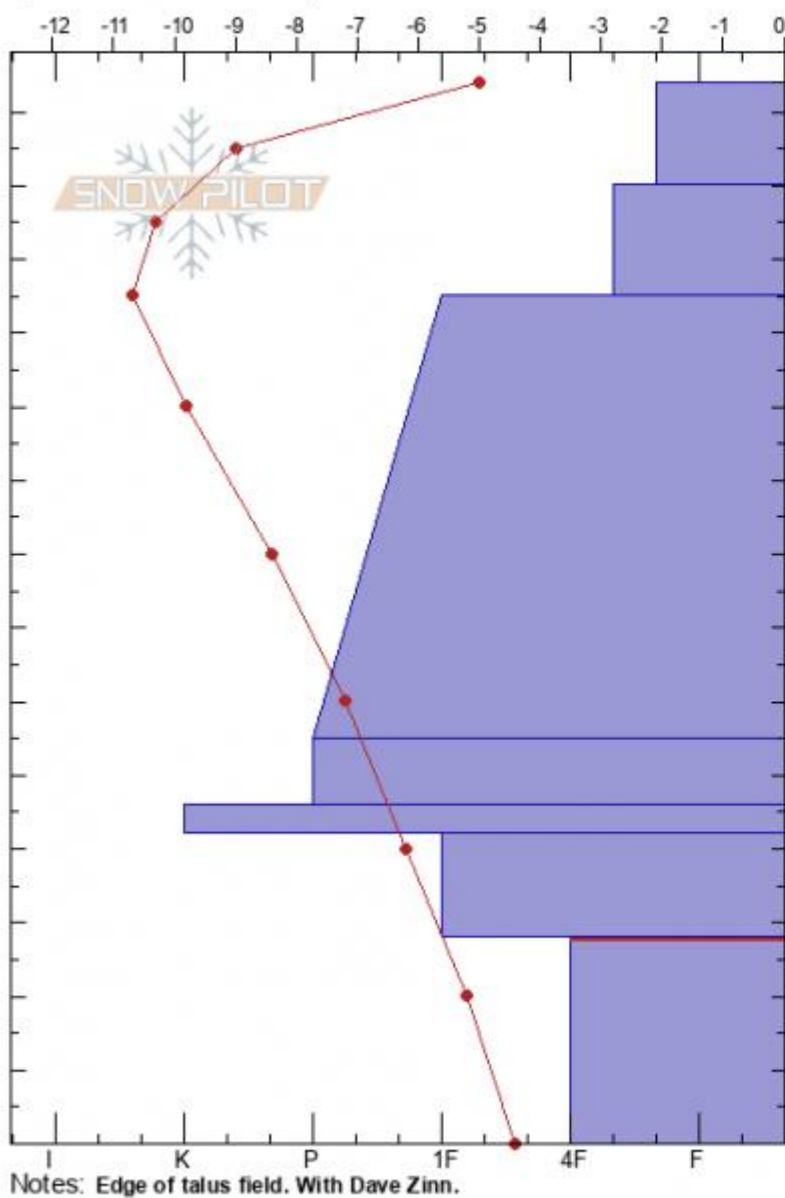

Frazier Basin
Bridger Range
MT
 Elevation: **8288 ft**
 Aspect: **N**
 Specifics: **Ski tracks on slope**

Zach Keskinen
03/14/2021 - 11:30am
 Co-ord: **45.92263N, -110.97569W**
 Slope Angle: **27°**
 Wind Loading: **no**

Stability: **good**
 Air Temperature: **1°C**
 Sky Cover: **FEW**
 Precipitation: **NO**
 Wind: **E Light Breeze**

HS: **144** Layer Notes:
 PF: **30** 28-0cm: **Problematic layer**

Form	Crystal Size	Moisture	ρ kg/m ³	Stability tests & Layer
+		D		
/ (X)				← ECTN13 @115cm
•	0.5-1			
B	1			
■				
□	1-3			← ECTP25 @28cm
^ (A)	3-6 (10)			