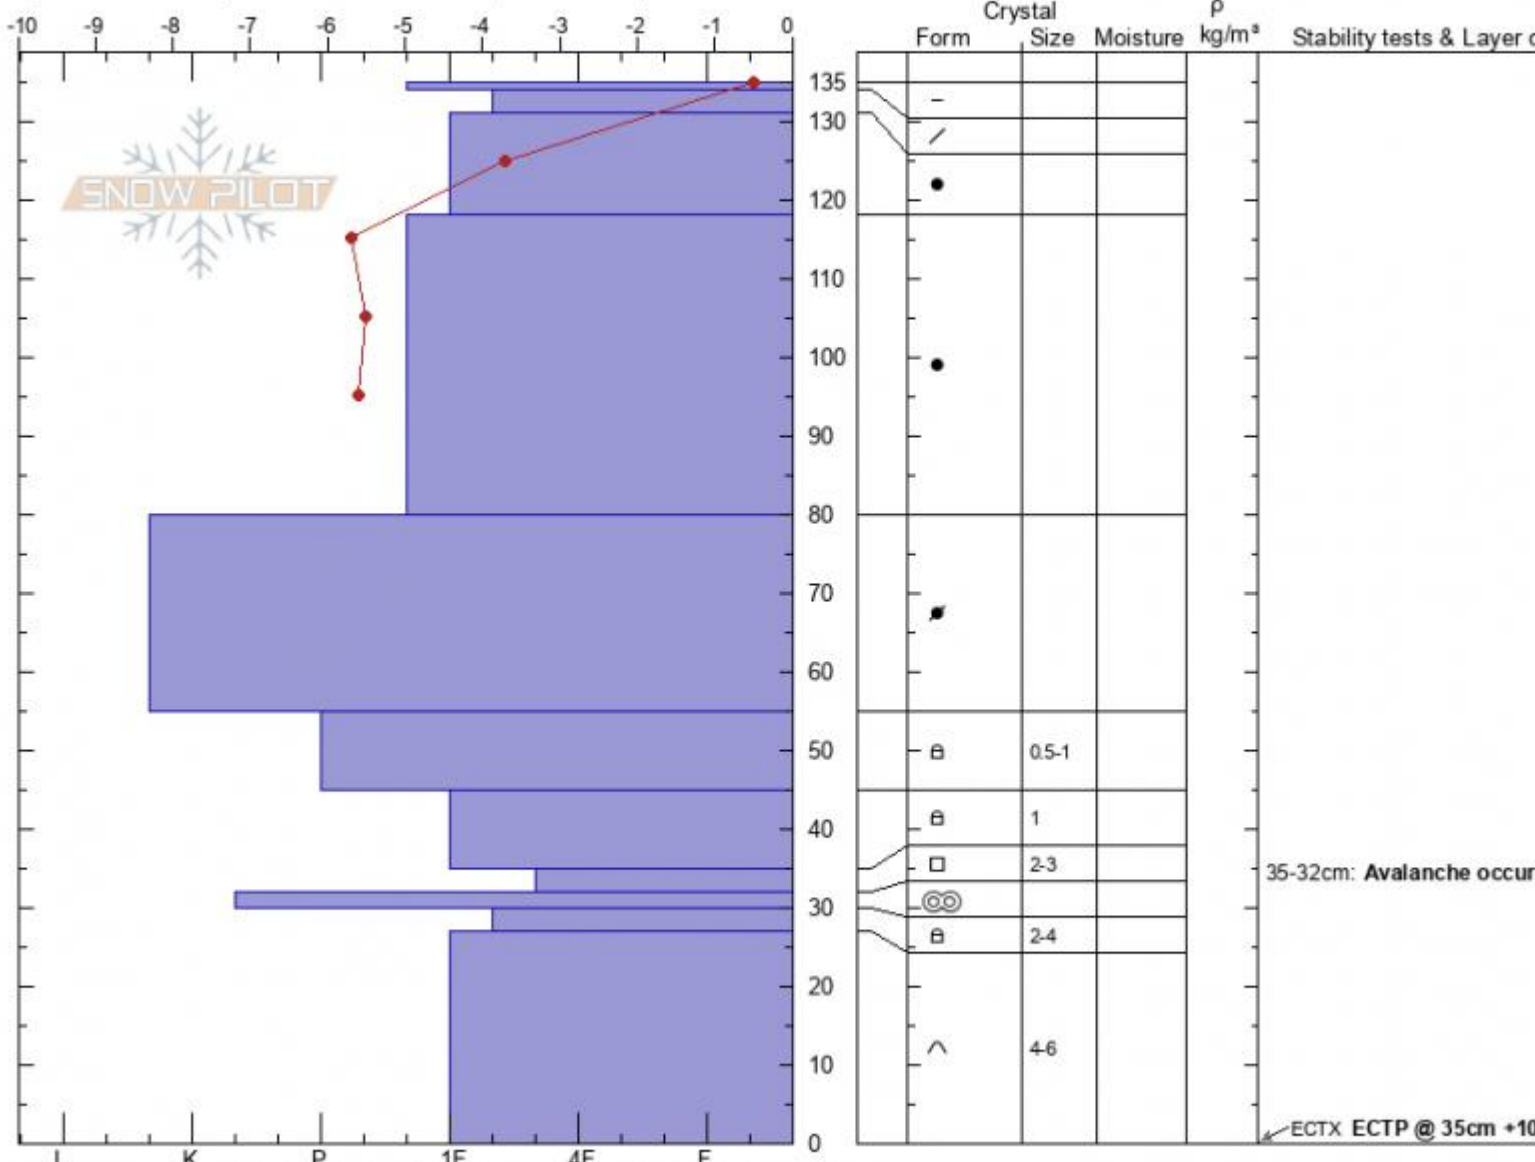

Arden Profile
 Gallatin Range-N
 MT
 Elevation: 10022 ft
 Aspect: 130°
 Specifics: Pit is adjacent to avalanche: flank; We skied slope

Dave Zinn
 03/07/2021 - 1:15am
 Co-ord: 45.41242N, -110.98846W
 Slope Angle: 35°
 Wind Loading: previous

Stability: good
 Air Temperature: -3°C
 Sky Cover: FEW
 Precipitation: NO
 Wind: W Light Breeze

HS: 135 Layer Notes:
 35-32cm: Avalanche occurred

Advisory Region
 Northern Gallatin
 Longitude
 -110.97W
 Latitude
 45.42N

Avalanche Details: [Two large deep slabs near Maid of the Mist](#)
 Northern Gallatin, 2021-03-07