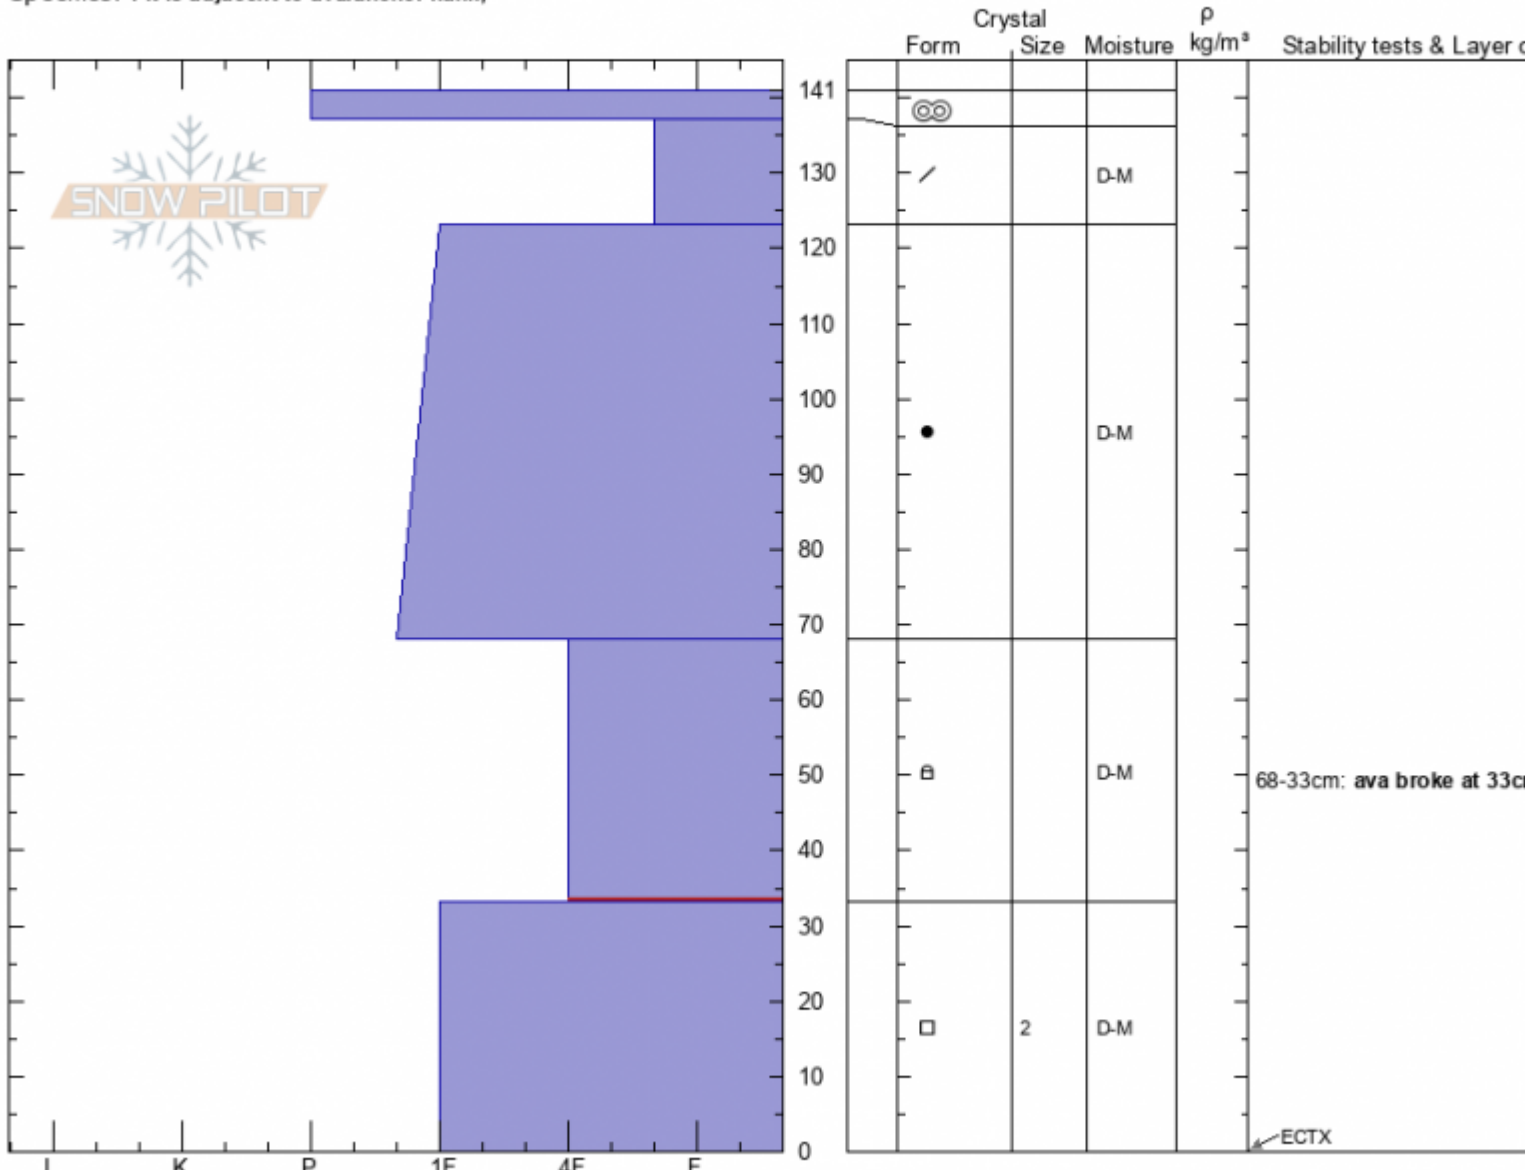

3rd Yellow Mule
 Madison Range-N
 MT
 Elevation: 9234 ft
 Aspect: 150°
 Specifics: Pit is adjacent to avalanche: flank;

Doug Chabot-Admin
 03/02/2021 - 10:00am
 Co-ord: 45.19318N, -111.44351W
 Slope Angle: 35°
 Wind Loading: previous

Stability:
 Air Temperature:
 Sky Cover: CLR
 Precipitation: NO
 Wind:

HS: 141 Layer Notes:
 68-33cm: ava broke at 33cm
 68-33cm: Problematic layer

Notes: This avalanche was sympathetically triggered from a skier triggered slide 200' away. Surprised the snow was getting moist.

Advisory Region
 Northern Madison
 Longitude
 -111.38W
 Latitude
 45.17N

Avalanche Details: [Third Yellow Mule / Skier triggered slide + sympathetic](#)
 Northern Madison, 2021-03-02