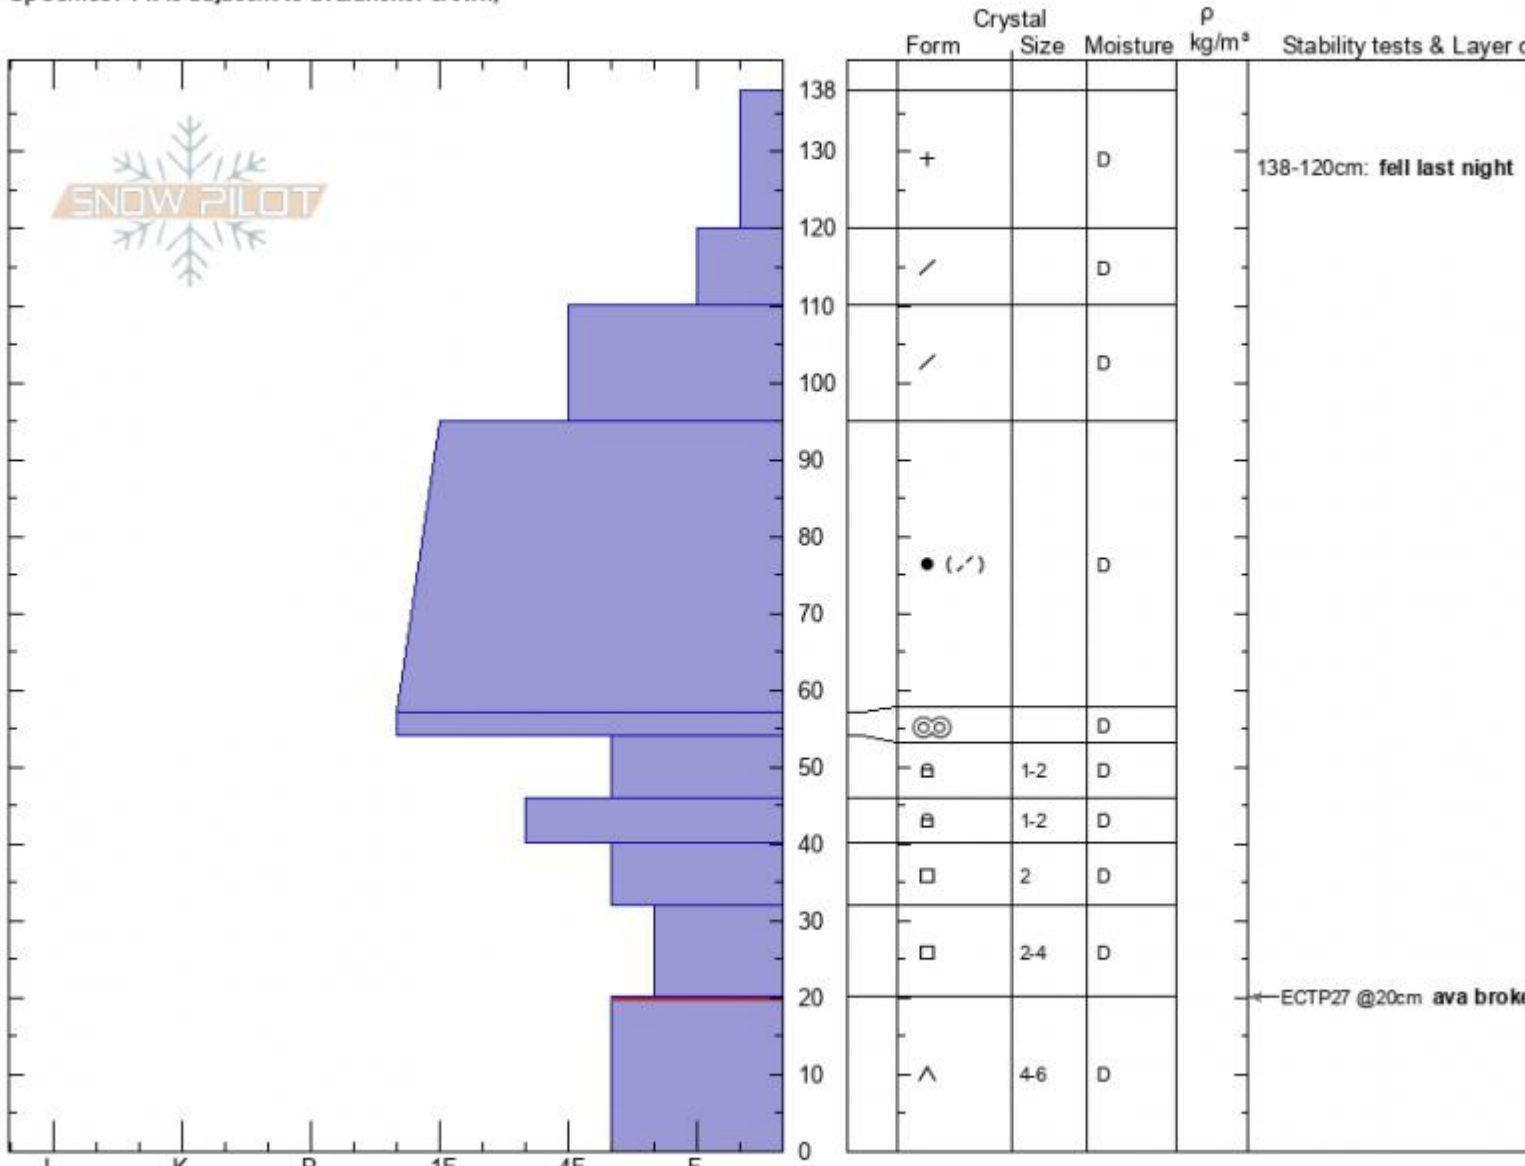

**Beehive Fatality**  
**Madison Range-N**  
**MT**

Elevation: **9200 ft**  
 Aspect: **270°**  
 Specifics: Pit is adjacent to avalanche: crown;

**Doug Chabot-Admin**  
**02/15/2021 - 11:50am**  
 Co-ord: **45.32733N, -111.38312W**  
 Slope Angle: **40°**  
 Wind Loading: **previous**

Stability:  
 Air Temperature: **-9°C**  
 Sky Cover: **OVC**  
 Precipitation: **S1**  
 Wind: **Calm**

HS: **138** Layer Notes:  
 138-120cm: **fell last night**  
 20-0cm: **Problematic layer**

Notes: This snowpit was part of the accident investigation of an avalanche that occurred on 2/14/2021. 1 splitboarder was killed.

Advisory Region  
 Northern Madison  
 Longitude  
 -111.39W  
 Latitude  
 45.34N

**Avalanche Details:** [Splitboarder triggered, caught and killed in Beehive](#)  
 Northern Madison, 2021-02-16