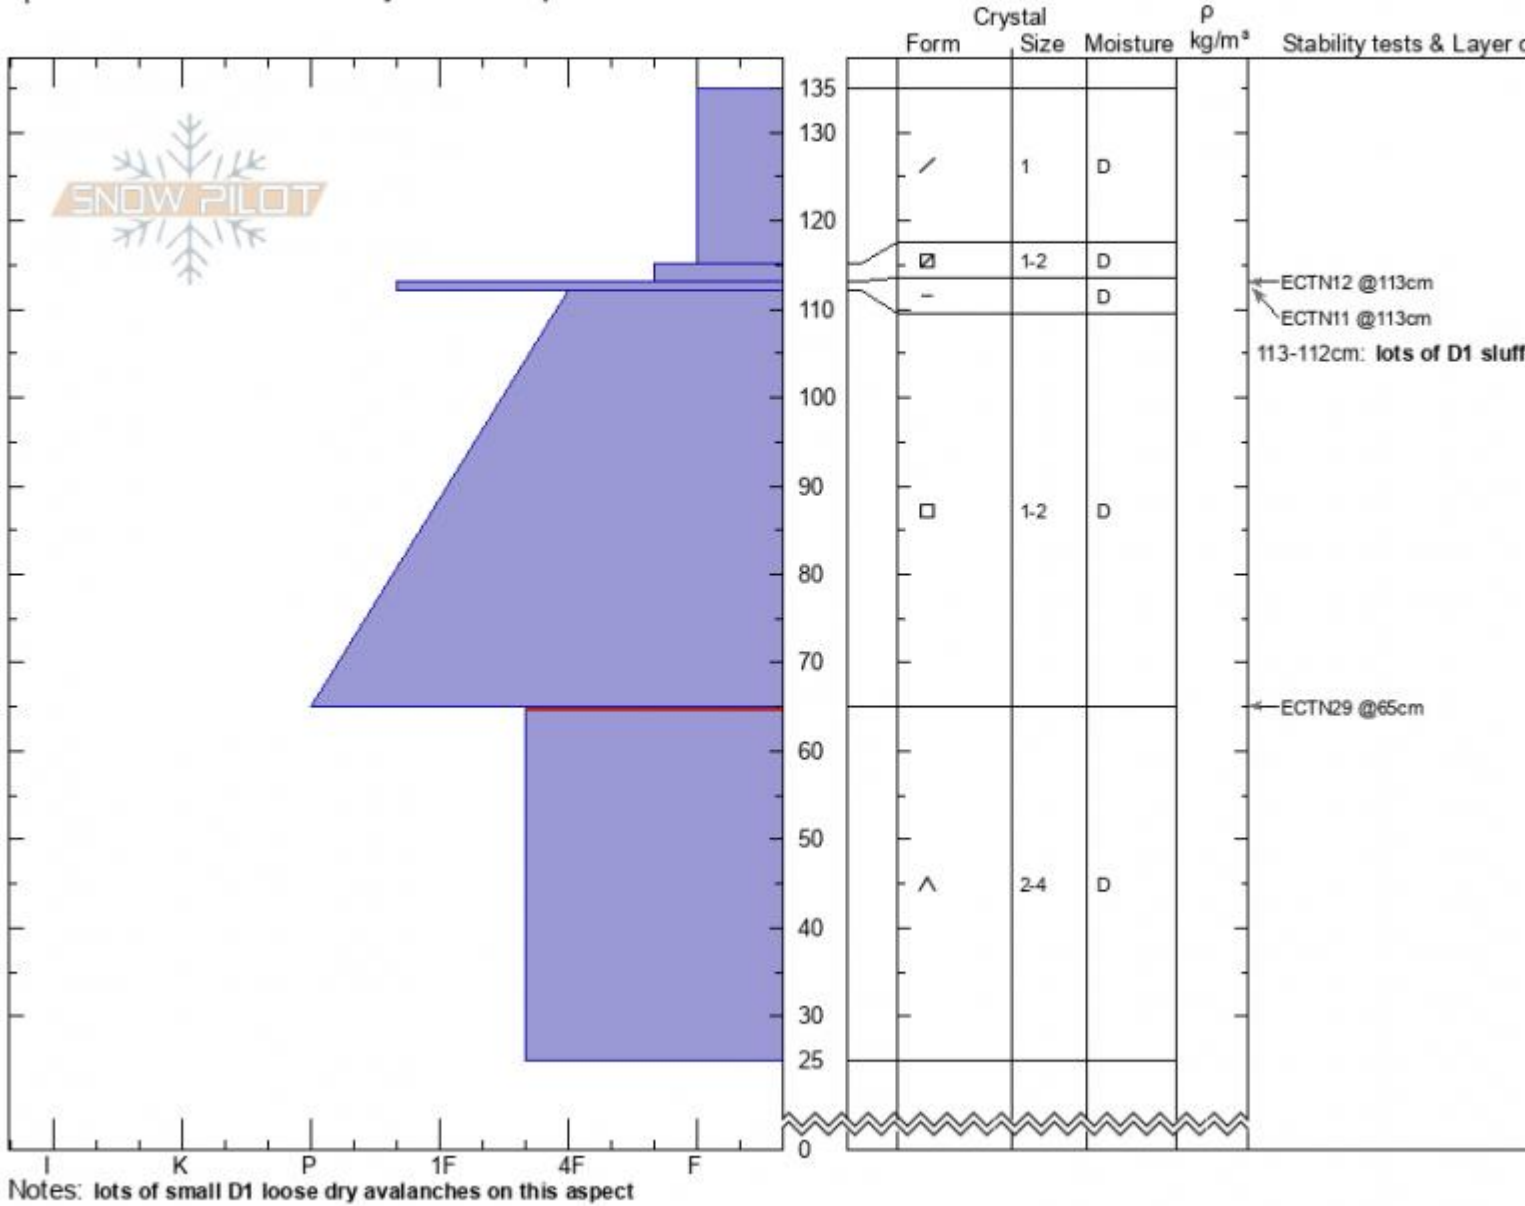

**The Throne**  
**Bridger Range**  
**MT**  
 Elevation: **7883 ft**  
 Aspect: **NE**  
 Specifics: Recent avalanche activity on similar slopes

**Zach Keskinen**  
**01/26/2021 - 12:15pm**  
 Co-ord: **45.87524N, -110.95308W**  
 Slope Angle: **32°**  
 Wind Loading: **previous**

Stability:  
 Air Temperature: **-4°C**  
 Sky Cover: **FEW**  
 Precipitation: **S-1**  
 Wind: **SE Light Breeze**

HS: **135** Layer Notes:  
 PF: **35** 113-112cm: lots of D1 sluffs on  
 65-25cm: Problematic layer

Advisory Region  
 Bridger Range  
 Longitude  
 -110.95W  
 Latitude  
 45.88N

**Avalanche Details:** [Loose Dry Avalanches on the Throne](#)  
 Bridger Range, 2021-01-26