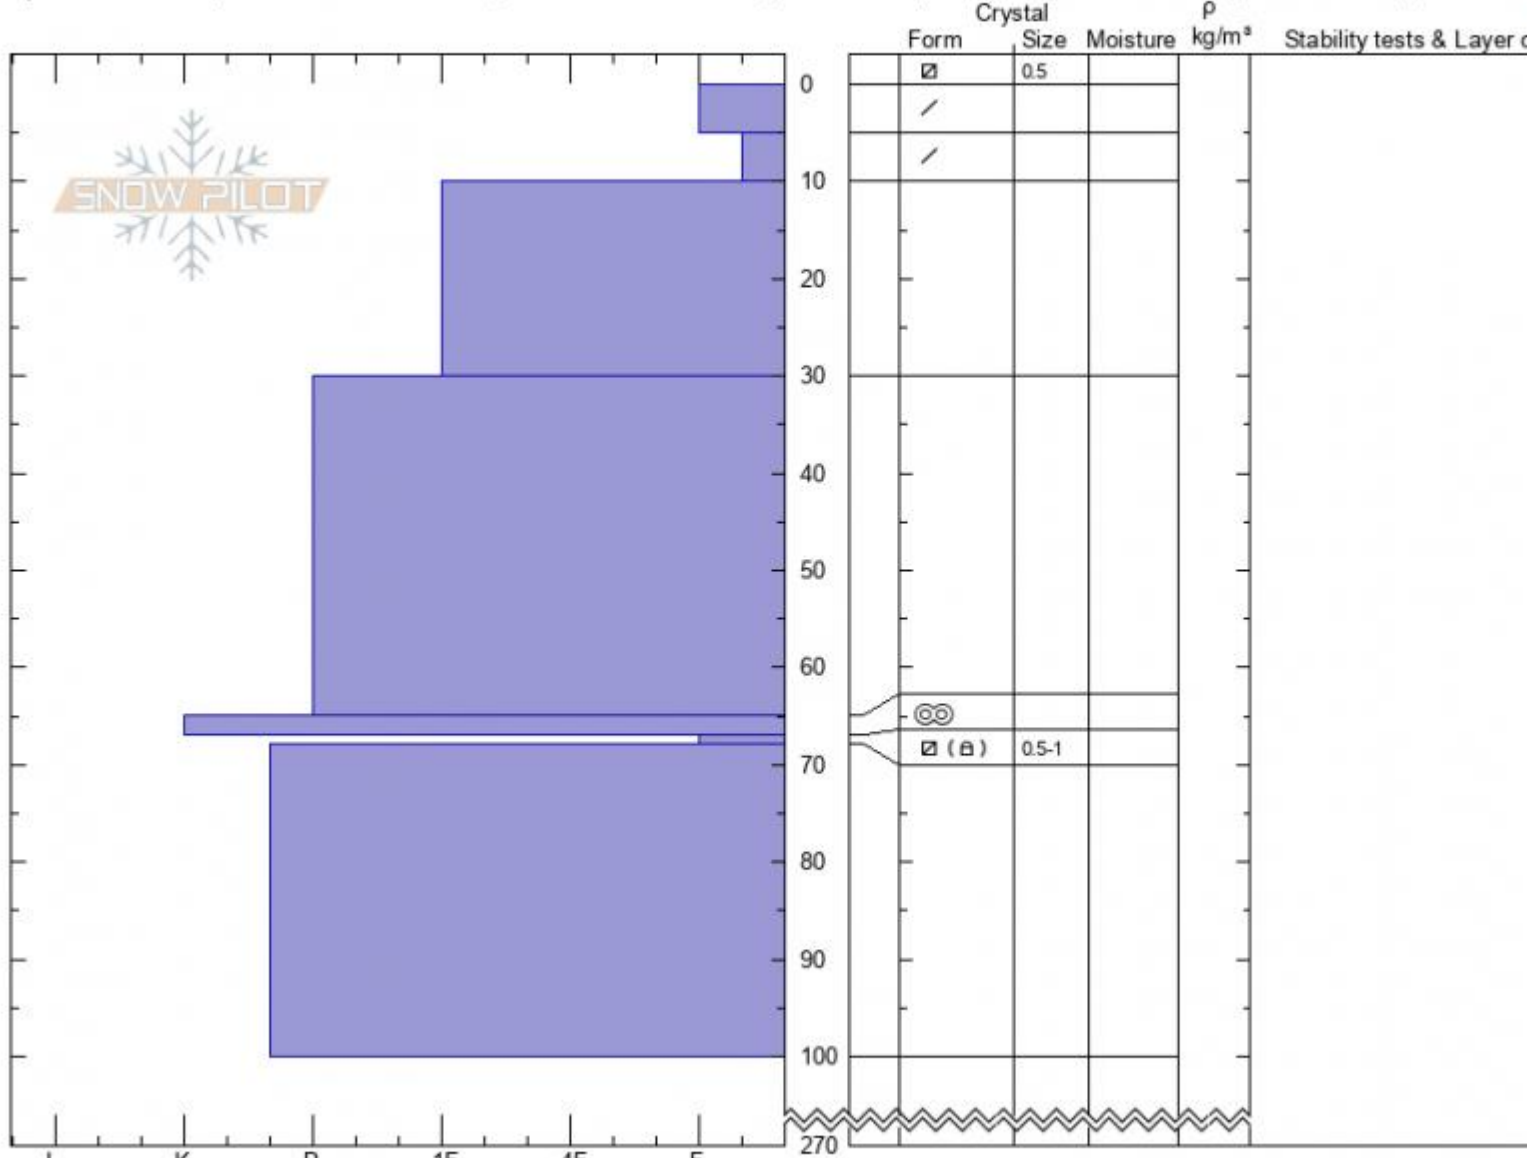

**Sheep Mountain
Cooke City
MT**

Elevation: **9730 ft**
Aspect: **196°**

Logan DeMarcus
01/25/2021 - 11:00am
Co-ord: **45.06752N, -109.93025W**
Slope Angle: **37°**
Wind Loading: **previous**

Stability: **good**
Air Temperature: **-11°C**
Sky Cover: **CLR**
Precipitation: **NO**
Wind: **E Light Breeze**

HS: **270** Layer Notes:
67-68cm: **Problematic layer**

Specifics: Pit is adjacent to avalanche: crown; Recent avalanche activity on similar slopes; Recent avalanche activity on different slopes

Notes: This pit was dug at the crown of the avalanche reported on the south side of Sheep Mountain. SS-AMu-R1-D2-O. Additional Pit Specifics: S

Advisory Region
Cooke City
Longitude
-109.93W
Latitude
45.07N

Avalanche Details: [Snowmobile triggered on Sheep Mtn, Cooke City, 2021-01-25](#)