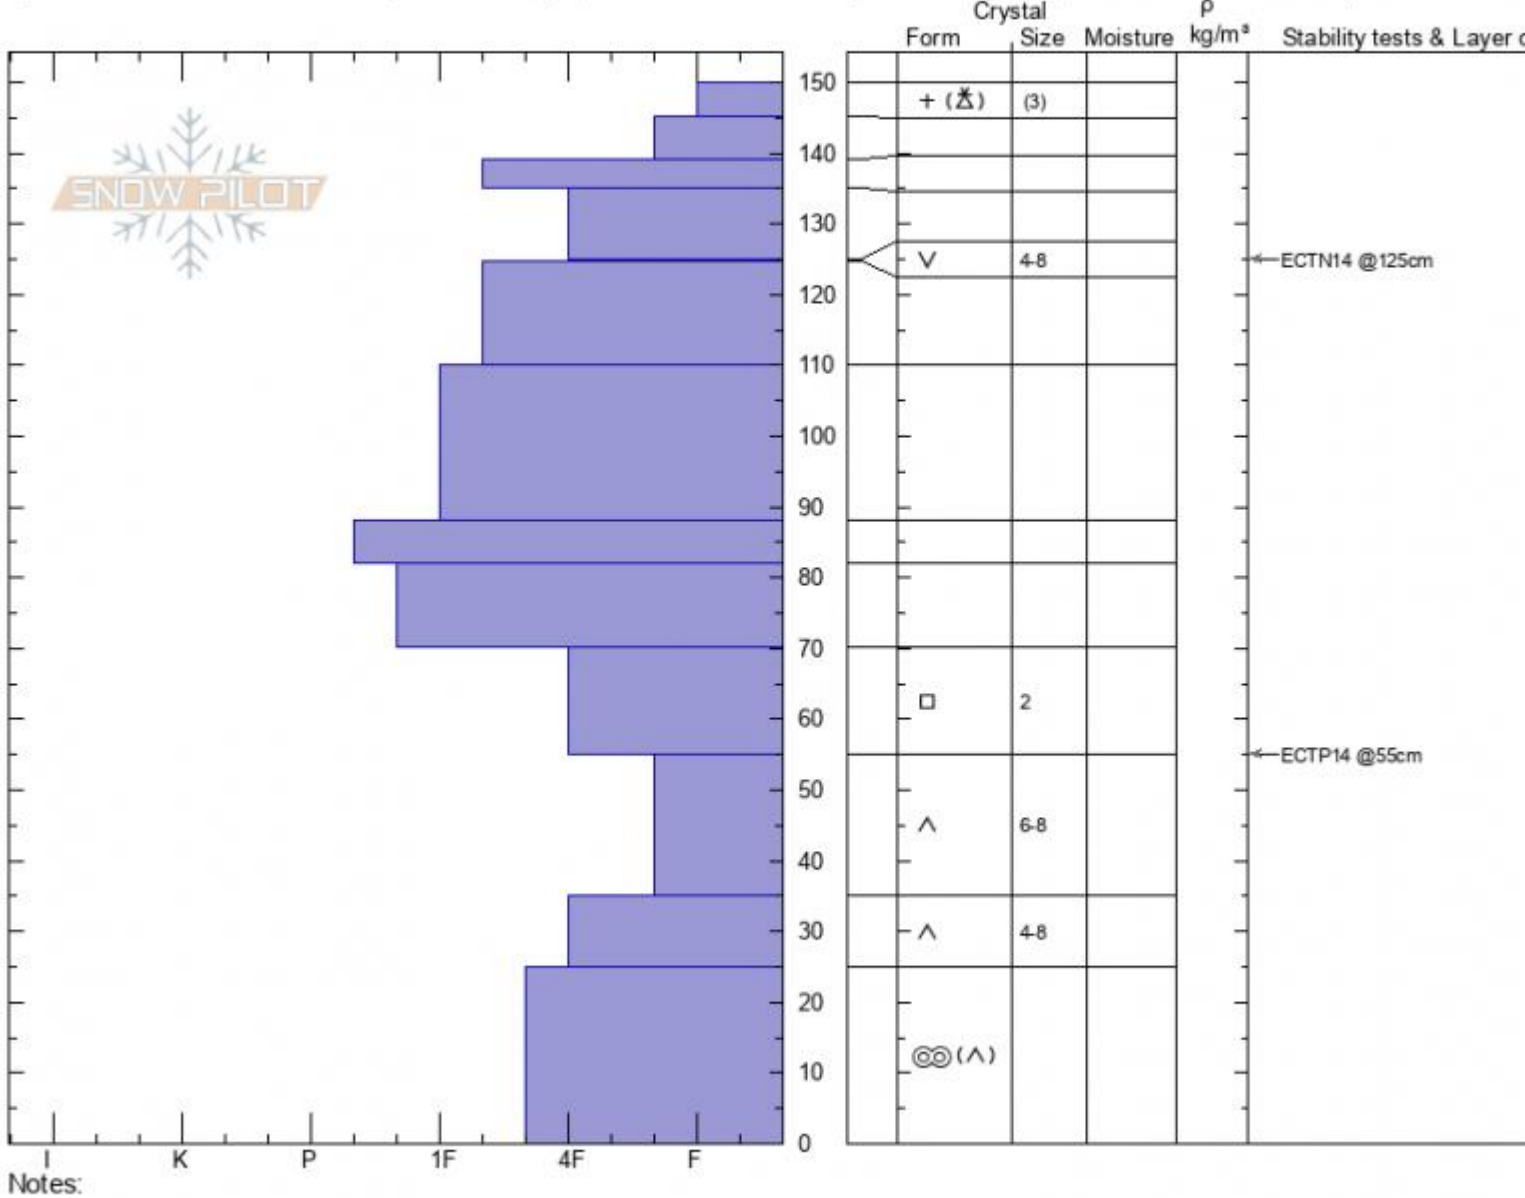

South Fk Muddy Creek
 Madison Range-N
 MT
 Elevation: 9400 ft
 Aspect: 40°

Alex Marienthal
 01/21/2021 - 11:00am
 Co-ord: 45.18660N, -111.45838W
 Slope Angle: 33°
 Wind Loading: previous

Stability: poor
 Air Temperature:
 Sky Cover: OVC
 Precipitation: S-1
 Wind: Calm

HS: 150 Layer Notes:
 PF: 100 55-35cm: Problematic layer

Specifics: Recent avalanche activity on similar slopes; Recent avalanche activity on different slopes; Snowmobile tracks on slope

Advisory Region
 Northern Madison
 Longitude
 -111.38W
 Latitude
 45.17N
 Northern Madison, 2021-01-21