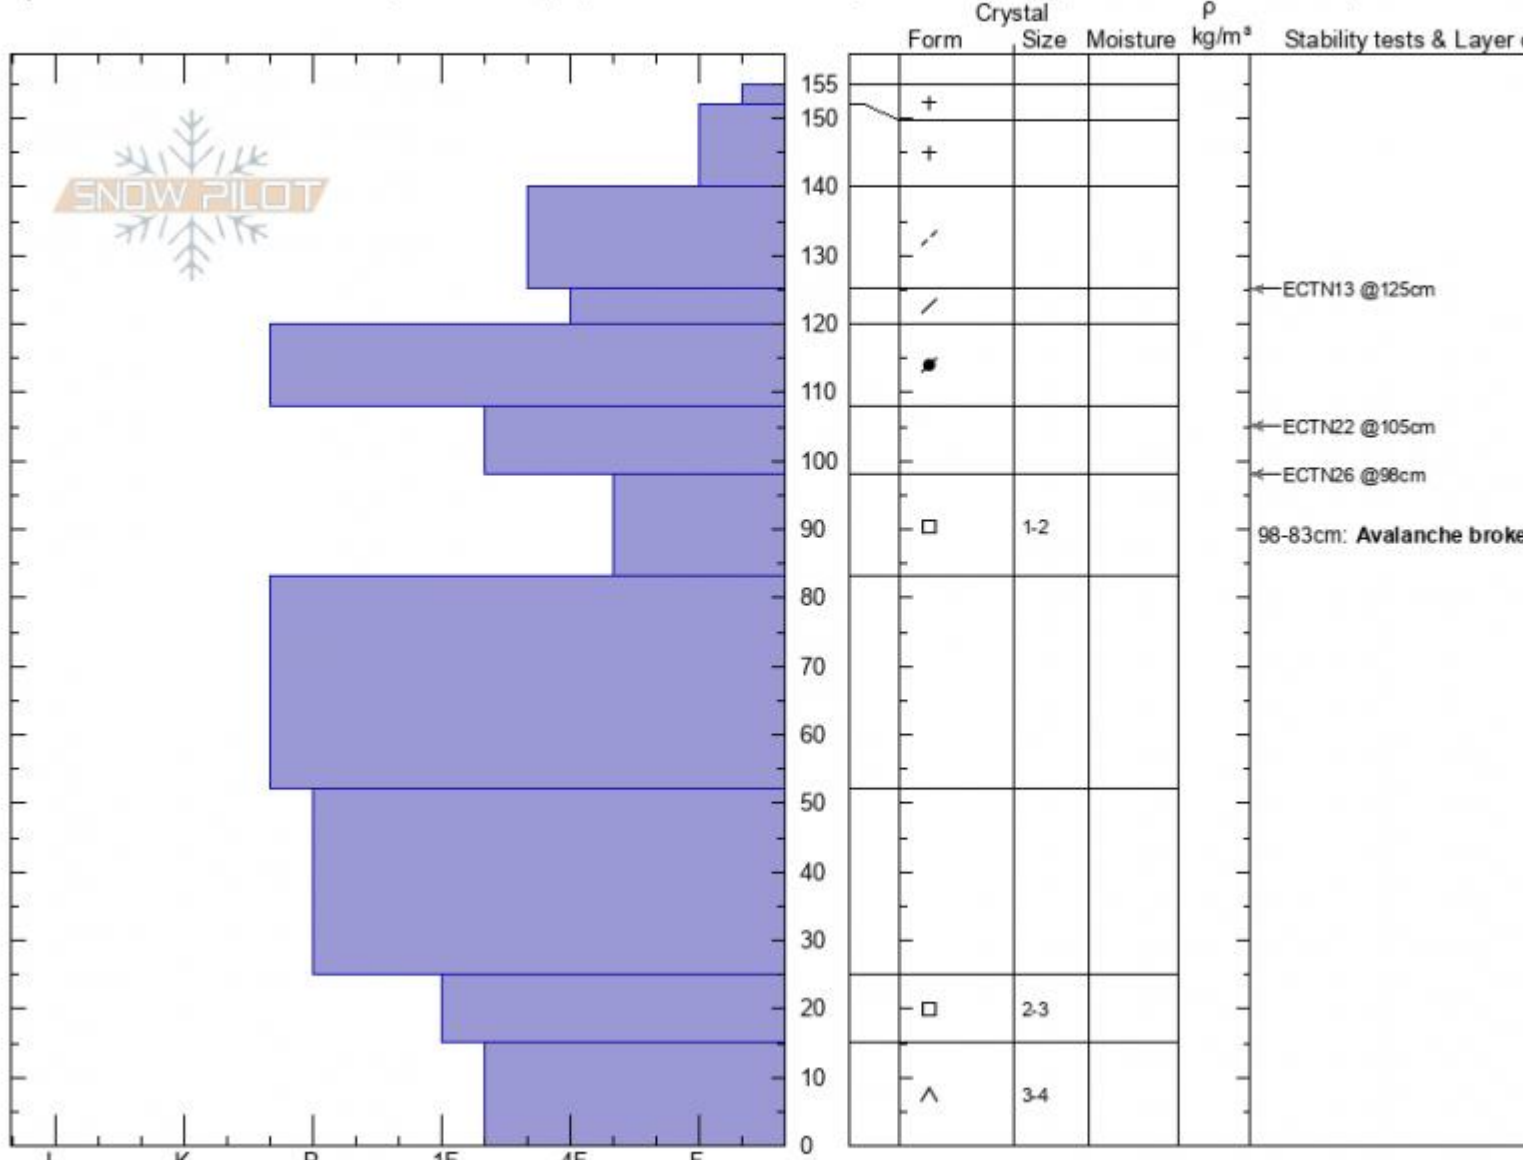

Beaver Creek Crown
 Madison Range-N
 MT
 Elevation: 9400 ft
 Aspect: 5°

Ian Hoyer
 01/08/2021 - 12:00pm
 Co-ord: 45.16978N, -111.36992W
 Slope Angle: 37°
 Wind Loading: **previous**

Stability: **poor**
 Air Temperature: 19°F
 Sky Cover: **FEW**
 Precipitation: **NO**
 Wind: **Calm**

HS: 155 Layer Notes:
 98-83cm: **Avalanche broke on b**
 98-83cm: **Problematic layer**

Specifics: Recent avalanche activity on similar slopes; Recent avalanche activity on different slopes; Snowmobile tracks on slope

Notes: Dug in the crown of an avalanche triggered by a snowmobiler the previous afternoon (1/7/21).

Advisory Region
 Northern Madison
 Longitude
 -111.38W
 Latitude
 45.17N

Avalanche Details: [Rider triggered large, wide slide on Buck Ridge](#)
 Northern Madison, 2021-01-08