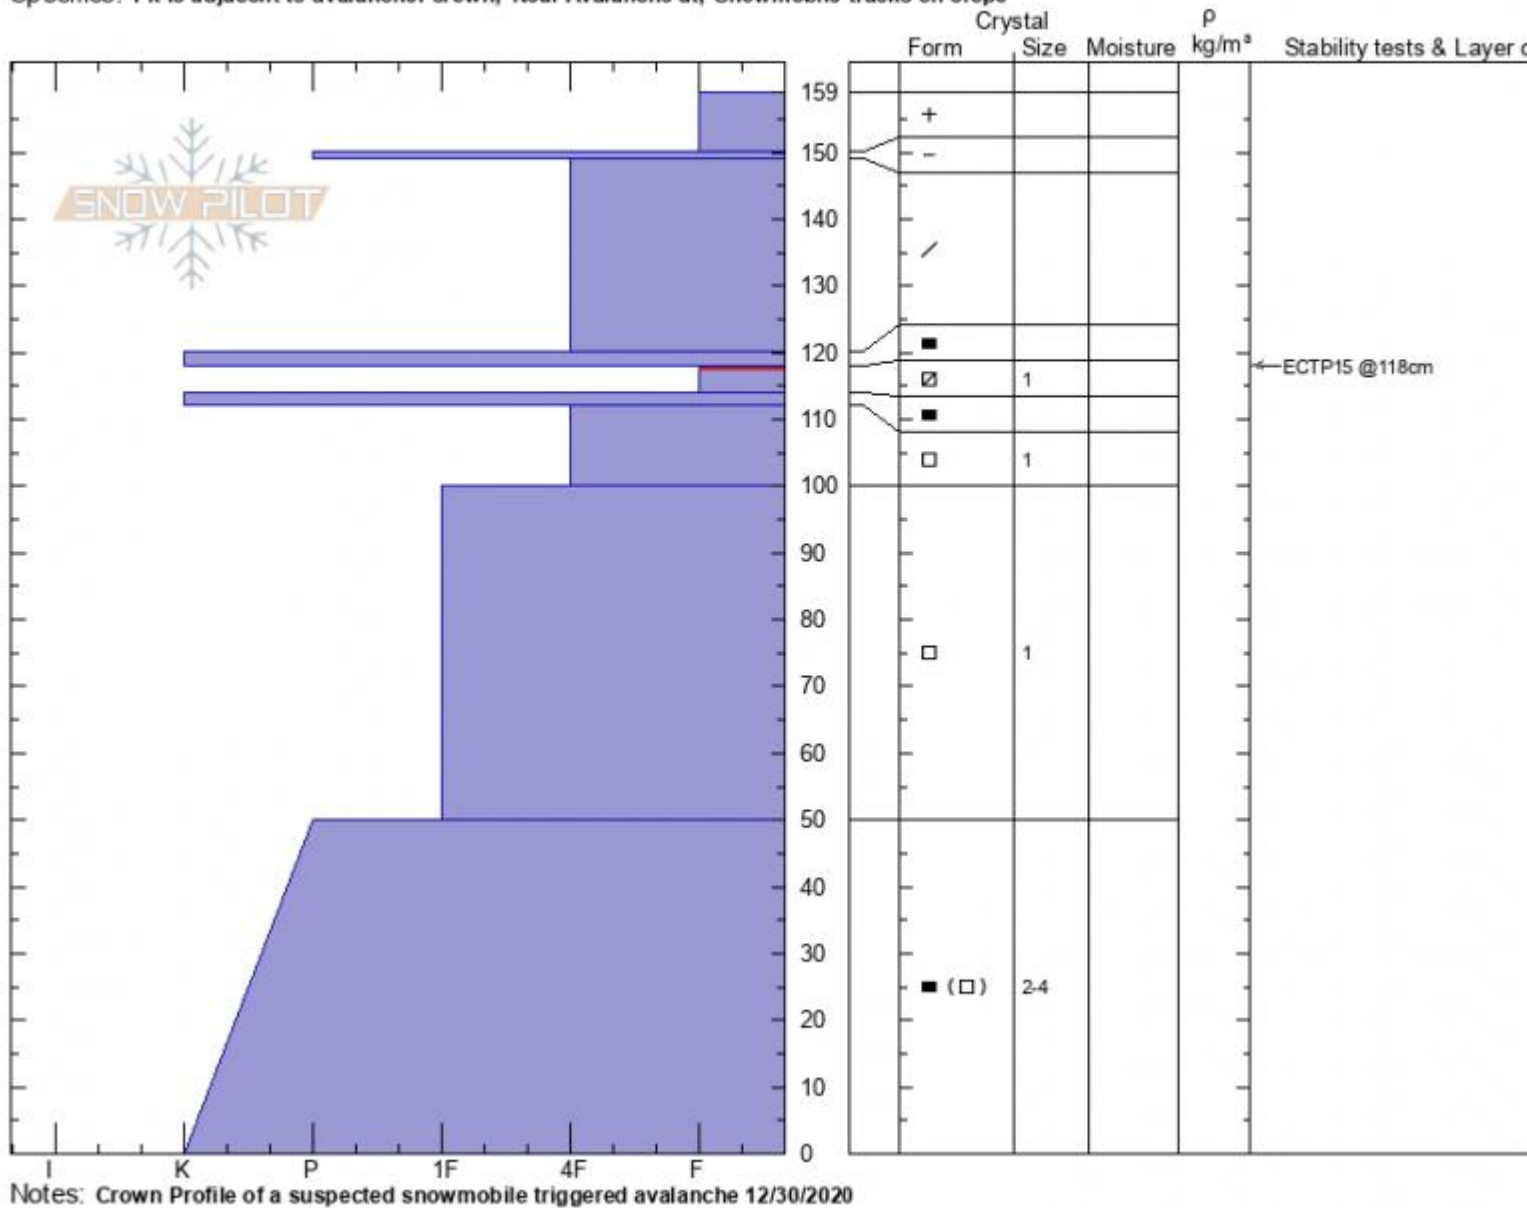

**Crown Butte Avalanche**  
**Cooke City**  
**MT**  
 Elevation: **9800 ft**  
 Aspect: **140°**  
 Specifics: Pit is adjacent to avalanche: crown; Near Avalanche at; Snowmobile tracks on slope

**Dave Zinn**  
**12/30/2020 - 12:00pm**  
 Co-ord: **45.05200N, -109.95915W**  
 Slope Angle: **36°**  
 Wind Loading: **previous**

Stability: **good**  
 Air Temperature:  
 Sky Cover: **BKN**  
 Precipitation: **NO**  
 Wind: **NW Light Breeze**

HS: **159** Layer Notes:  
 PF: **40** 118-114cm: Problematic layer

Advisory Region  
 Cooke City  
 Longitude  
 -109.96W  
 Latitude  
 45.05N

**Avalanche Details:** [Crown Butte, Snowmobile triggered Avalanche](#)  
 Cooke City, 2020-12-30