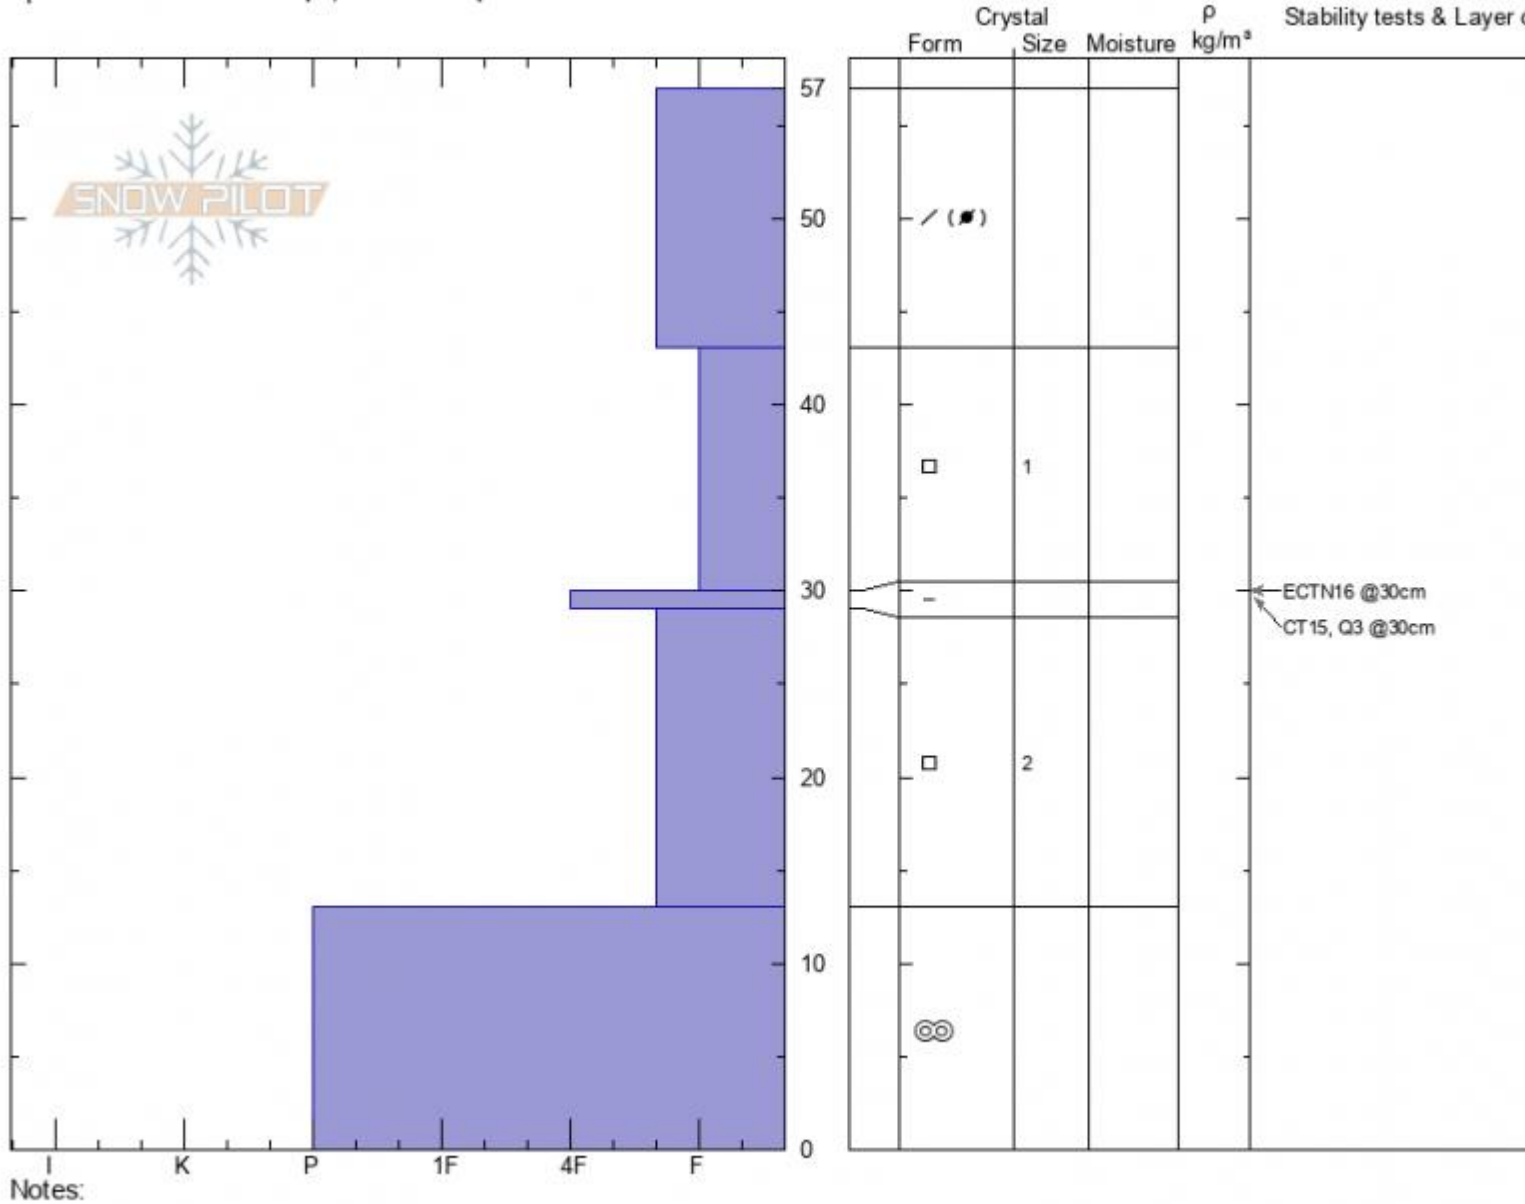

Ramp  
 Bridger Range  
 MT  
 Elevation: 7887 ft  
 Aspect: 110°  
 Specifics: Ski tracks on slope; We skied slope

Spencer Jonas  
 12/03/2020 - 1:30pm  
 Co-ord: 45.82976N, -110.92911W  
 Slope Angle: 25°  
 Wind Loading: no

Stability:  
 Air Temperature:  
 Sky Cover: CLR  
 Precipitation: NO  
 Wind: N Light Breeze

HS: 57  
 PF: 40  
 PS: 15  
 Layer Notes:

Advisory Region  
 Bridger Range  
 Longitude  
 -110.93W  
 Latitude  
 45.83N

Forecast link: [GNFAC Avalanche Forecast for Fri Dec 4, 2020](#)  
 Bridger Range, 2020-12-03