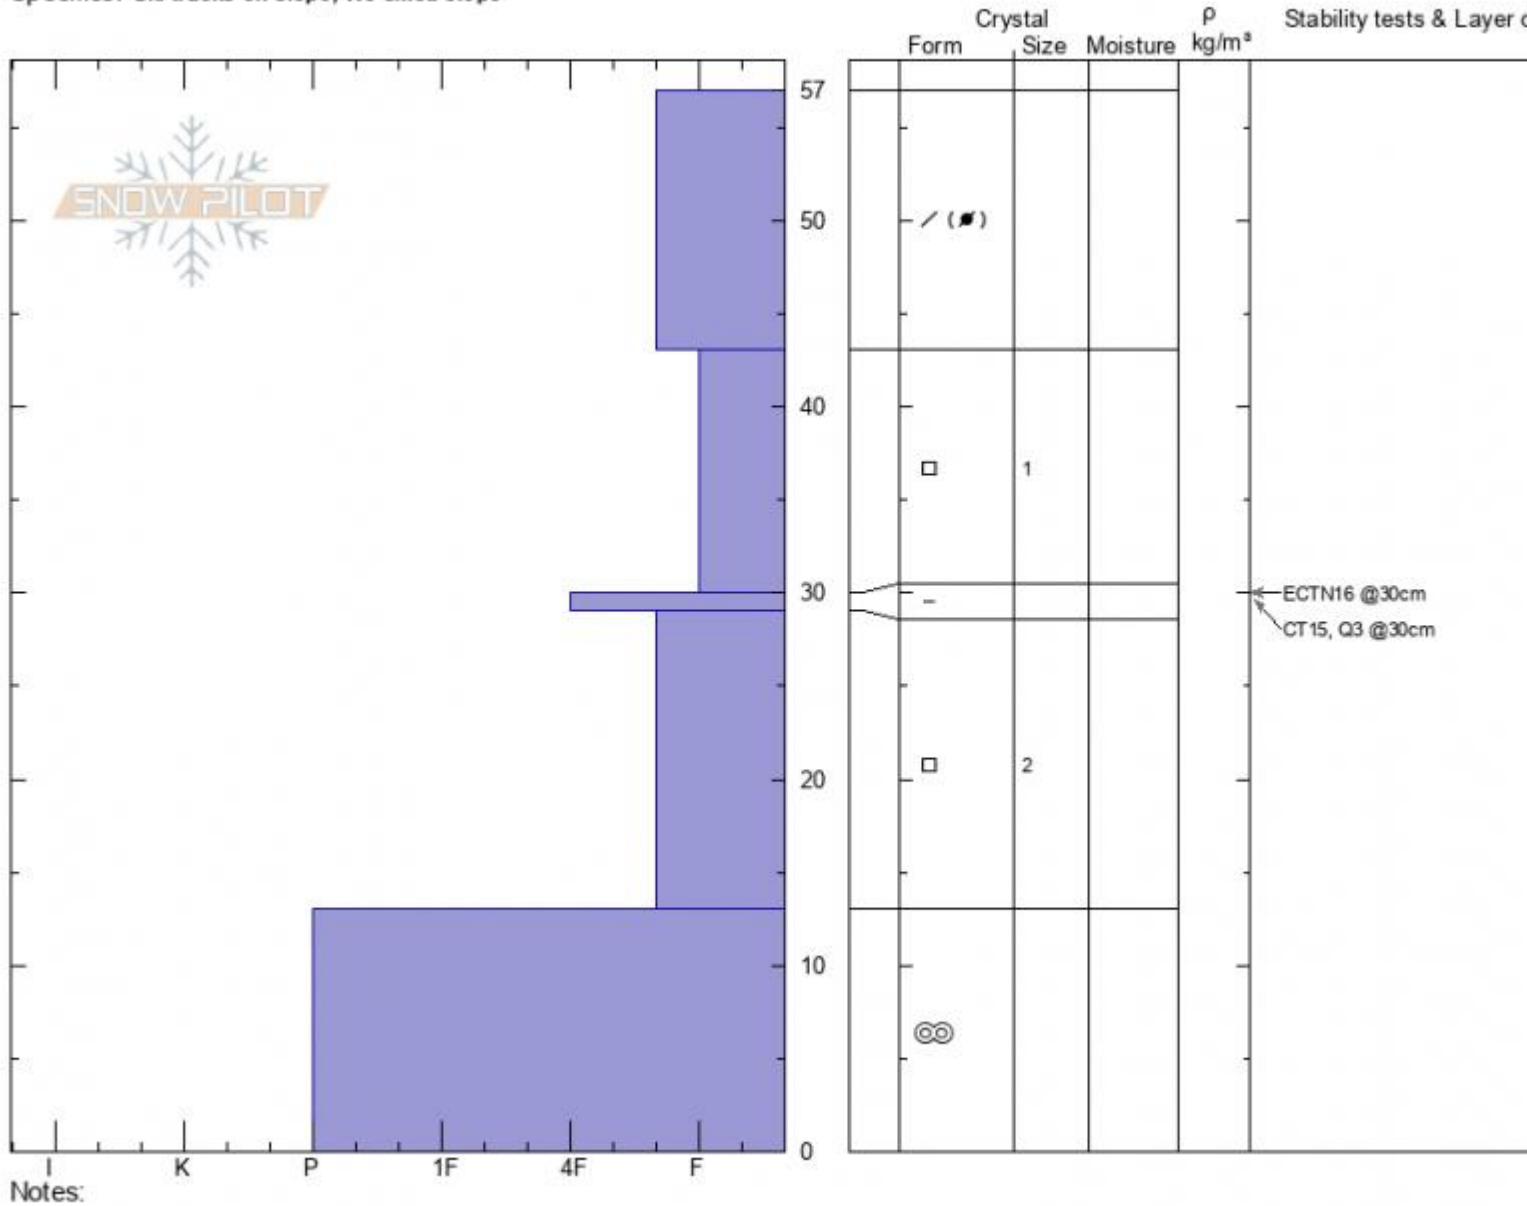

Ramp
 Bridger Range
 MT
 Elevation: 7887 ft
 Aspect: 110°
 Specifics: Ski tracks on slope; We skied slope

Spencer Jonas
 12/03/2020 - 1:30pm
 Co-ord: 45.82976N, -110.92911W
 Slope Angle: 25°
 Wind Loading: no

Stability:
 Air Temperature:
 Sky Cover: CLR
 Precipitation: NO
 Wind: N Light Breeze

HS: 57
 PF: 40
 PS: 15
 Layer Notes:

Advisory Region
 Bridger Range
 Longitude
 -110.93W
 Latitude
 45.83N

Forecast link: [GNFAC Avalanche Forecast for Fri Dec 4, 2020](#)
 Bridger Range, 2020-12-03