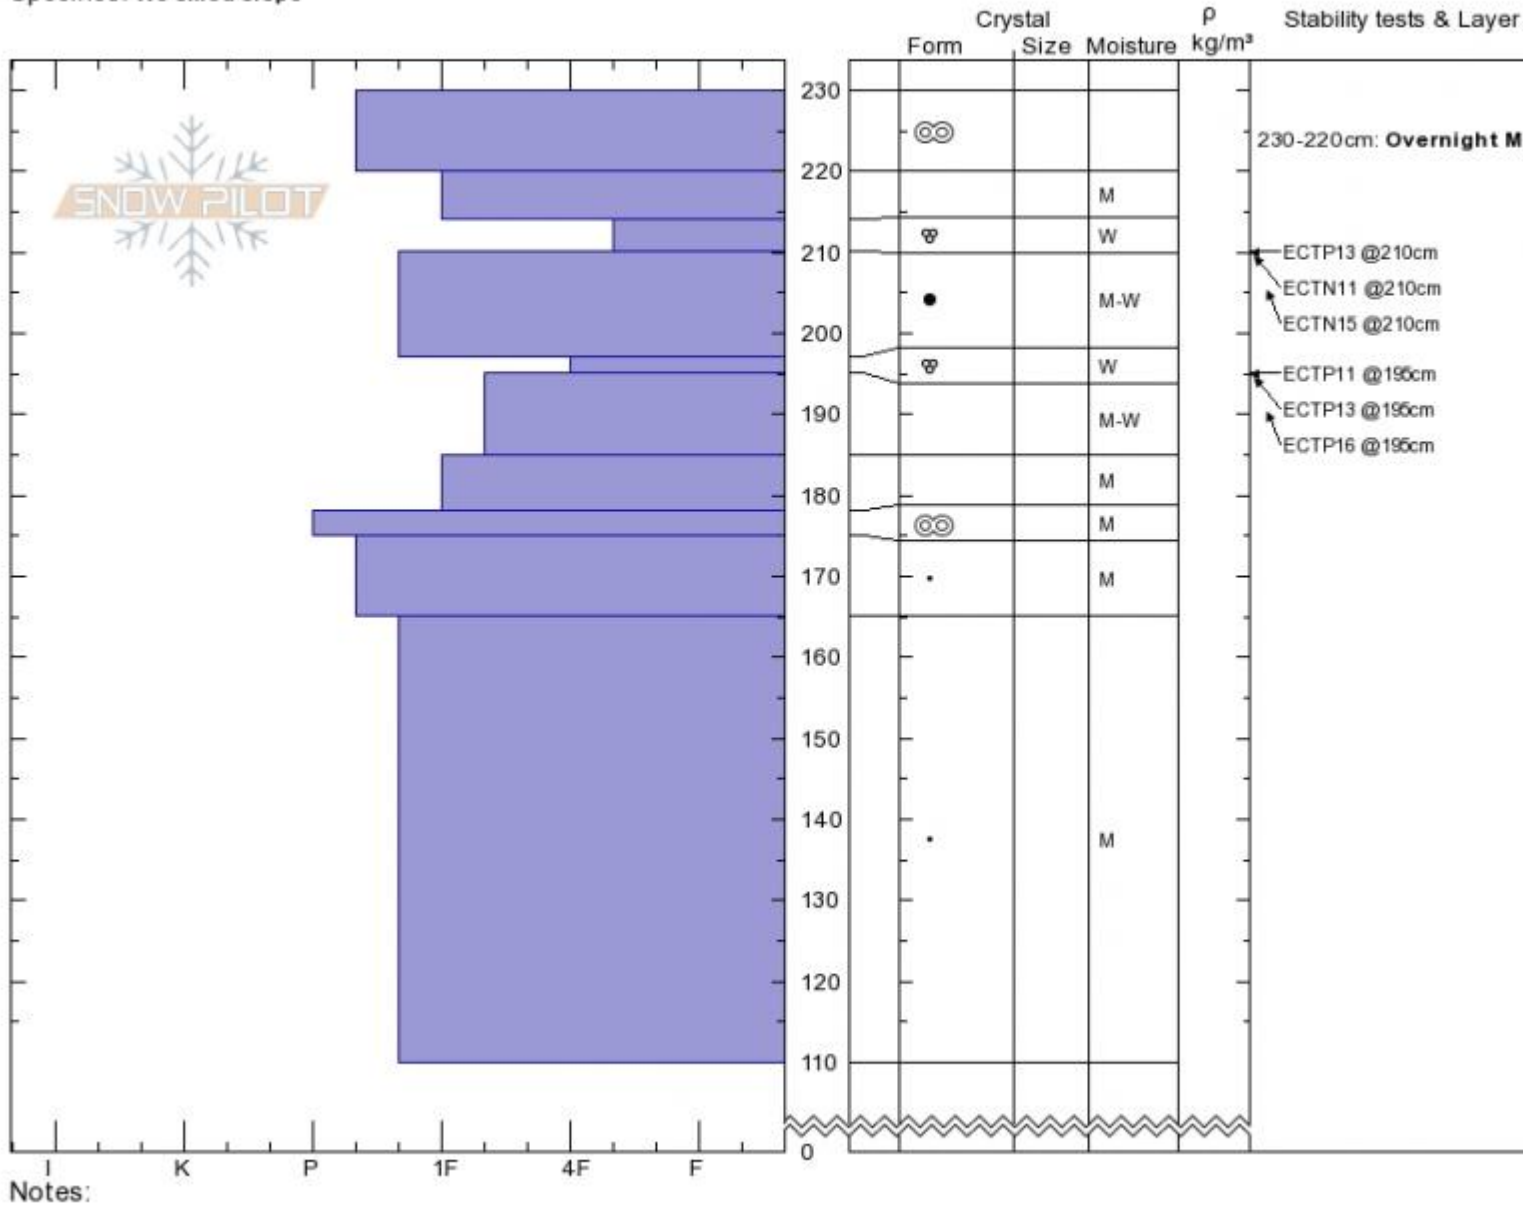

**Fingers Meadow**  
**Bridger Range**  
**MT**  
 Elevation: **7879 ft**  
 Aspect: **90°**  
 Specifics: **We skied slope**

**Alex Marienthal**  
**04/08/2020 - 9:30am**  
 Co-ord: **45.80619N, -110.92669W**  
 Slope Angle: **24°**  
 Wind Loading: **no**

Stability: **Good**  
 Air Temperature:  
 Sky Cover: **CLR**  
 Precipitation: **NO**  
 Wind: **Calm**

HS:**230** Layer Notes:  
 PF:**20** 230-220cm: **Overnight MFcr**  
 PS:**2** 197-195cm: **Problematic layer**

Advisory Region  
 Bridger Range  
 Longitude  
 -110.92W  
 Latitude  
 45.82N  
 Bridger Range, 2020-04-08