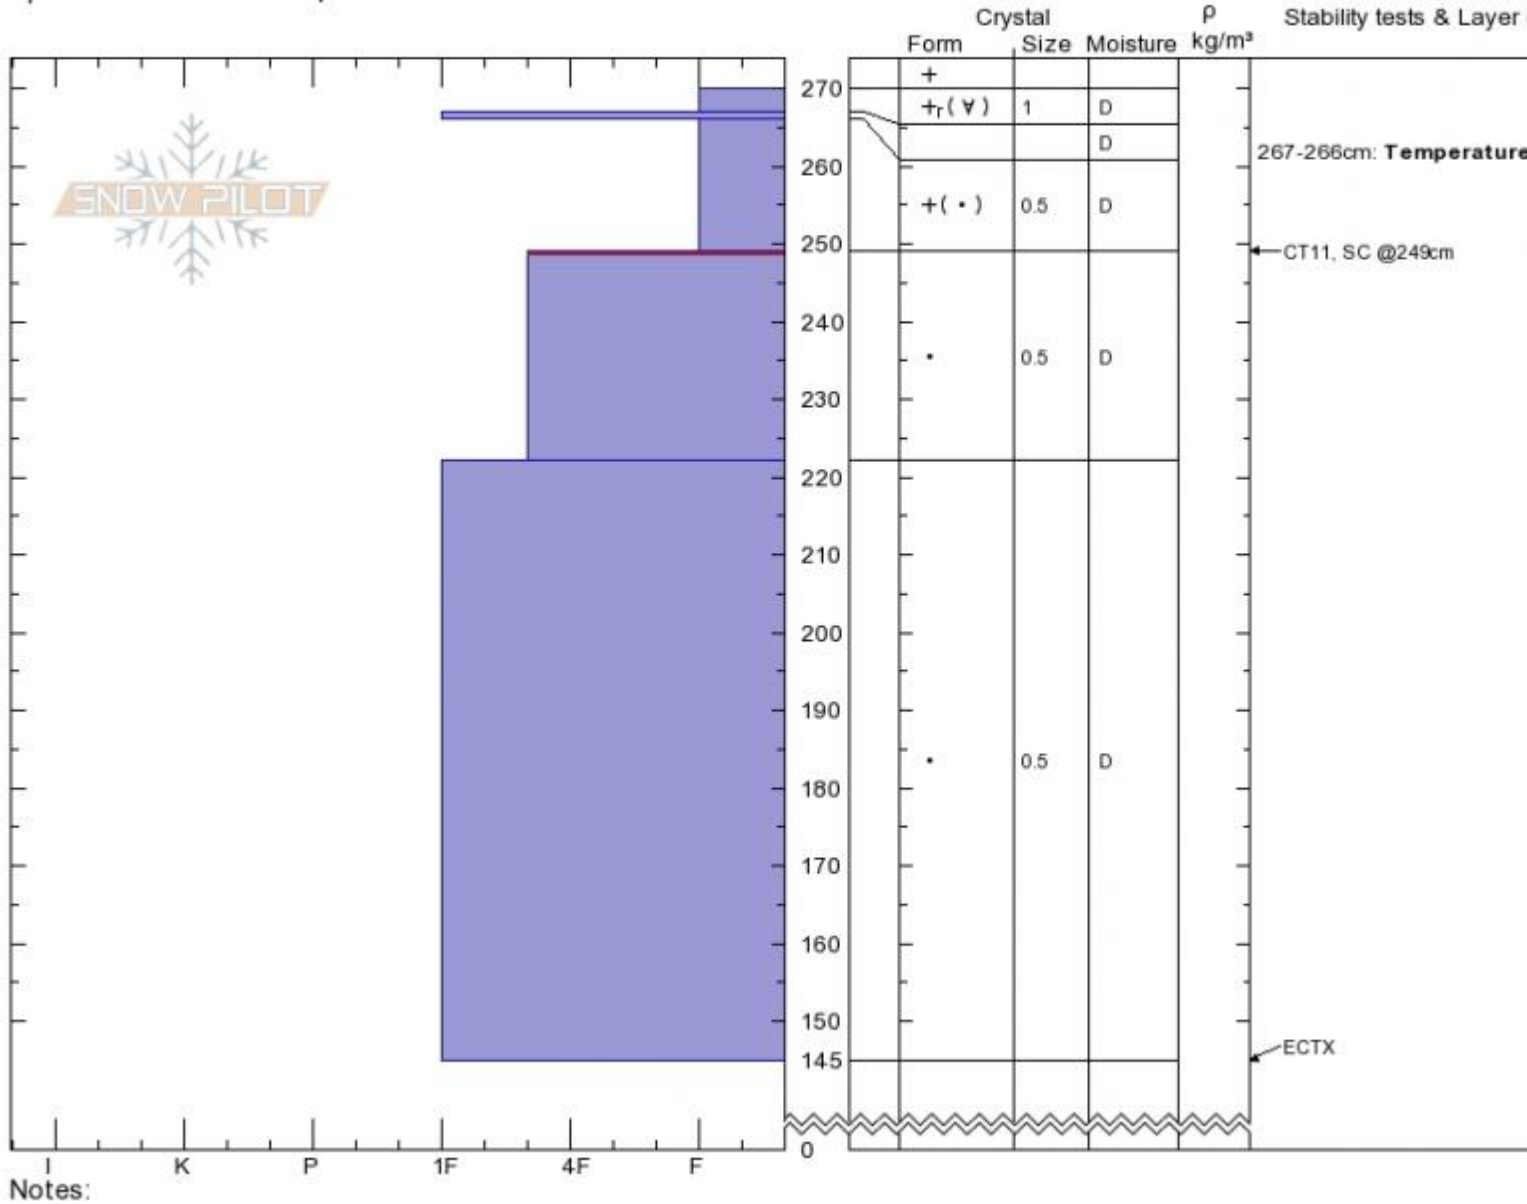

Bear Basin
Madison Range-N
MT
 Elevation: **9070 ft**
 Aspect: **NE**
 Specifics: **Ski tracks on slope**

Wyatt Gober
03/18/2020 - 12:45pm
 Co-ord: **45.33030N, -111.38080W**
 Slope Angle: **25°**
 Wind Loading: **no**

Stability: **Calm**
 Air Temperature:
 Sky Cover: **OVC**
 Precipitation: **NO**
 Wind: **Calm**

HS:270 Layer Notes:
PF:30 267-266cm: **Temperature Cru**
 249-222cm: **Problematic layer**

Advisory Region
 Northern Madison
 Longitude
 -111.38W
 Latitude
 45.33N
 Northern Madison, 2020-03-19