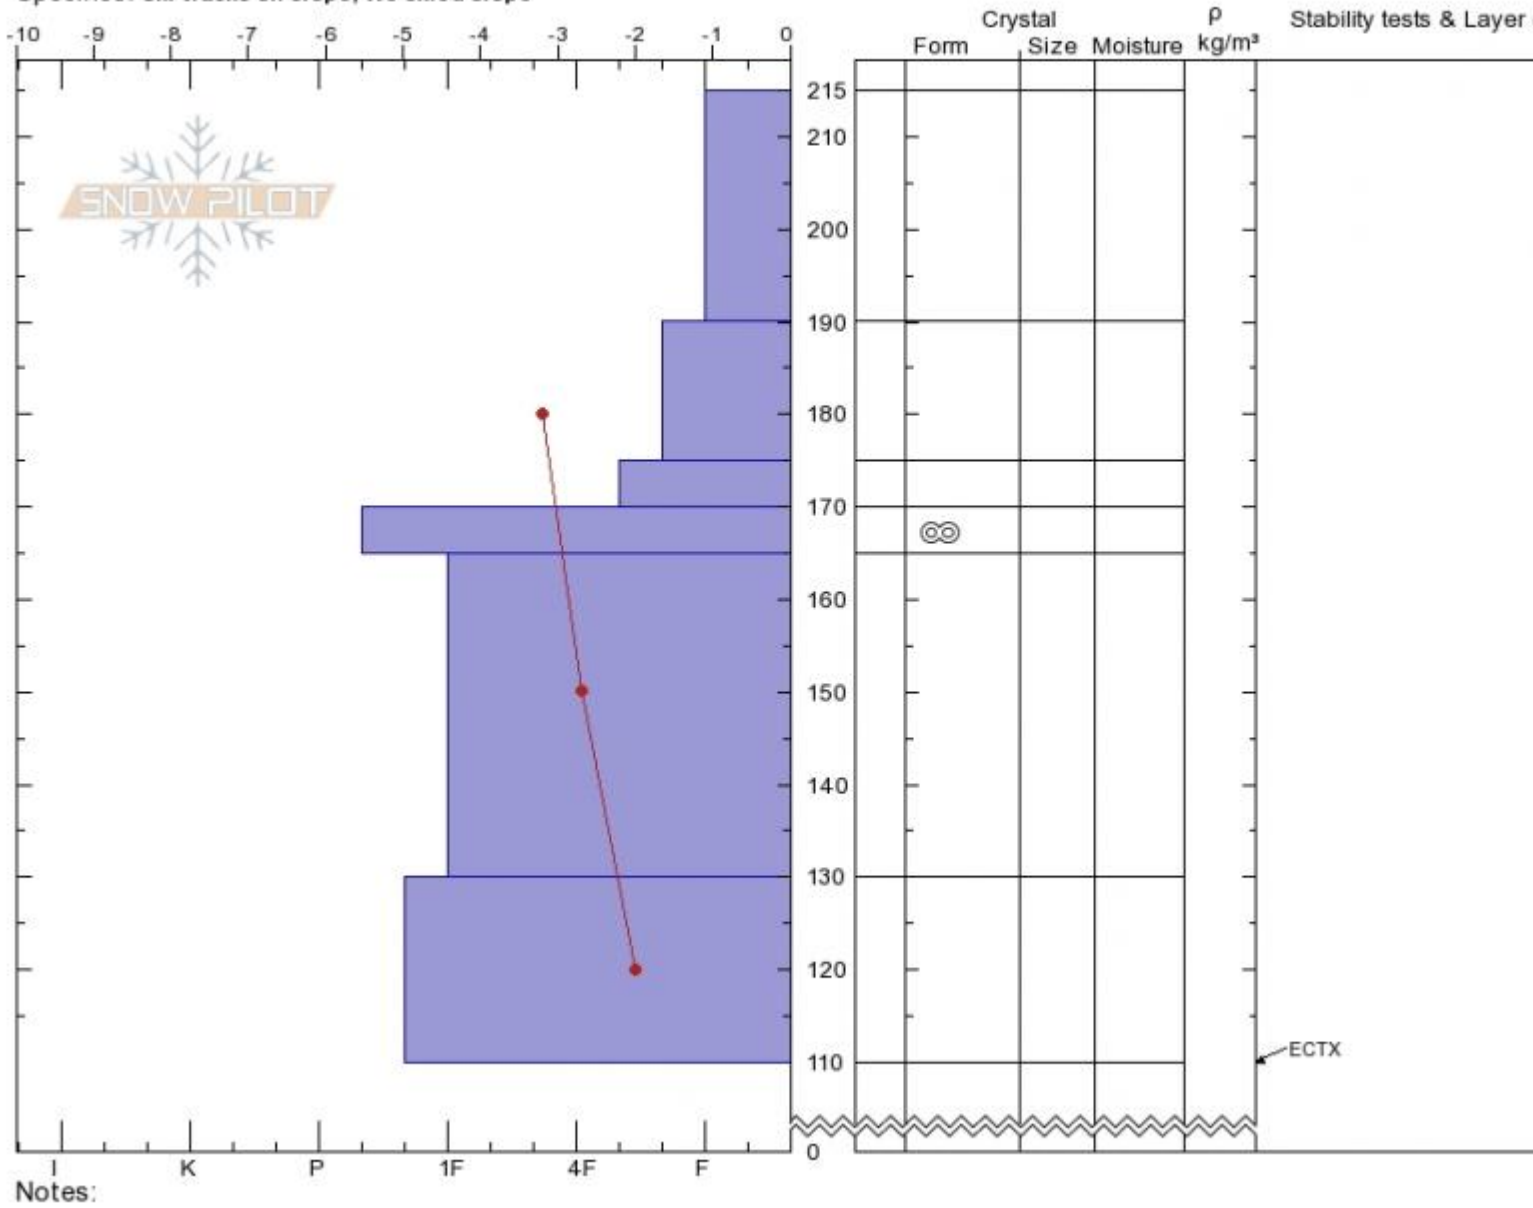

**Spankys**  
**Madison Range-N**  
**MT**  
 Elevation: **9300 ft**  
 Aspect: **70°**  
 Specifics: **Ski tracks on slope; We skied slope**

**Spencer Jonas**  
**03/15/2020 - 11:30am**  
 Co-ord: **45.32909N, -111.38120W**  
 Slope Angle: **33°**  
 Wind Loading: **no**

Stability: **Good**  
 Air Temperature:  
 Sky Cover: **OVC**  
 Precipitation:  
 Wind: **Calm**

HS:215 Layer Notes:

Notes:  
 Advisory Region  
 Northern Madison  
 Longitude  
 -111.38W  
 Latitude  
 45.35N  
 Northern Madison, 2020-03-15