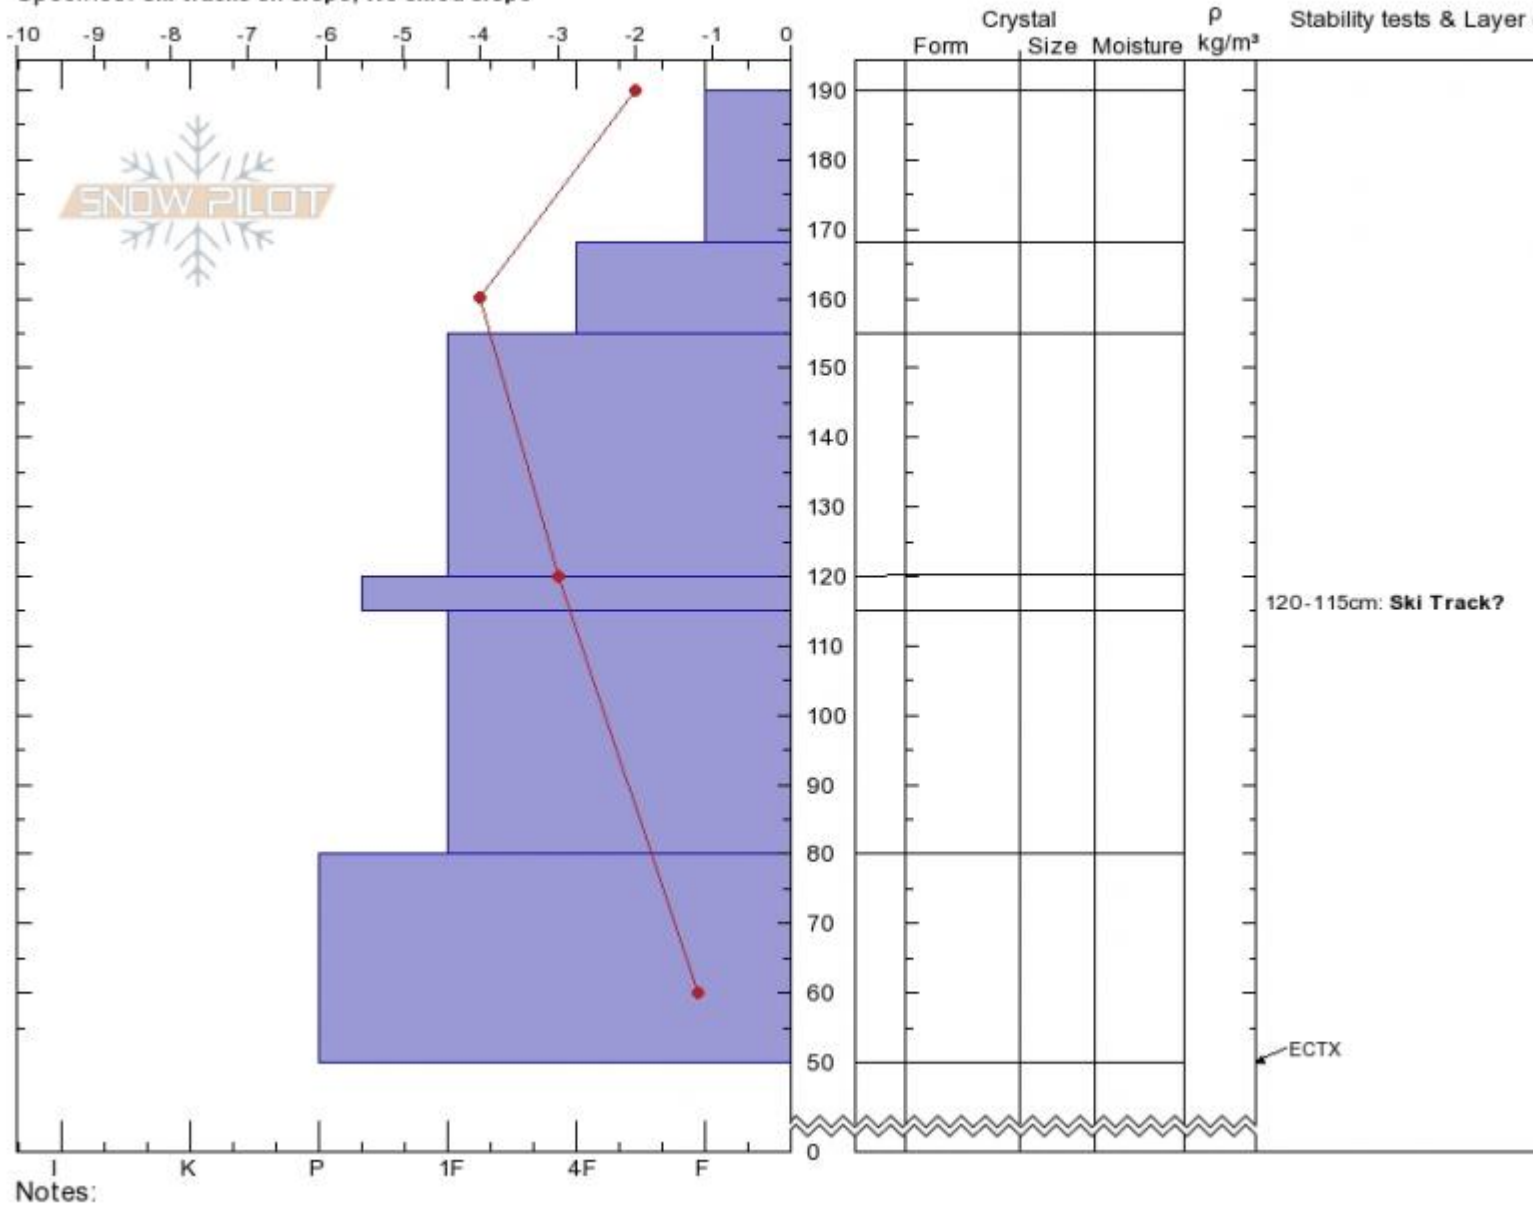

Tyler's
Madison Range-N
MT
 Elevation: **9375 ft**
 Aspect: **260°**
 Specifics: **Ski tracks on slope; We skied slope**

Spencer Jonas
03/15/2020 - 10:40am
 Co-ord: **45.33159N, -111.38476W**
 Slope Angle: **33°**
 Wind Loading: **no**

Stability:
 Air Temperature: **-3°C**
 Sky Cover: **OVC**
 Precipitation:
 Wind: **Calm**

HS: **190** Layer Notes:
 120-115cm: **Ski Track?**

Notes:
 Advisory Region
 Northern Madison
 Longitude
 -111.39W
 Latitude
 45.34N
 Northern Madison, 2020-03-15