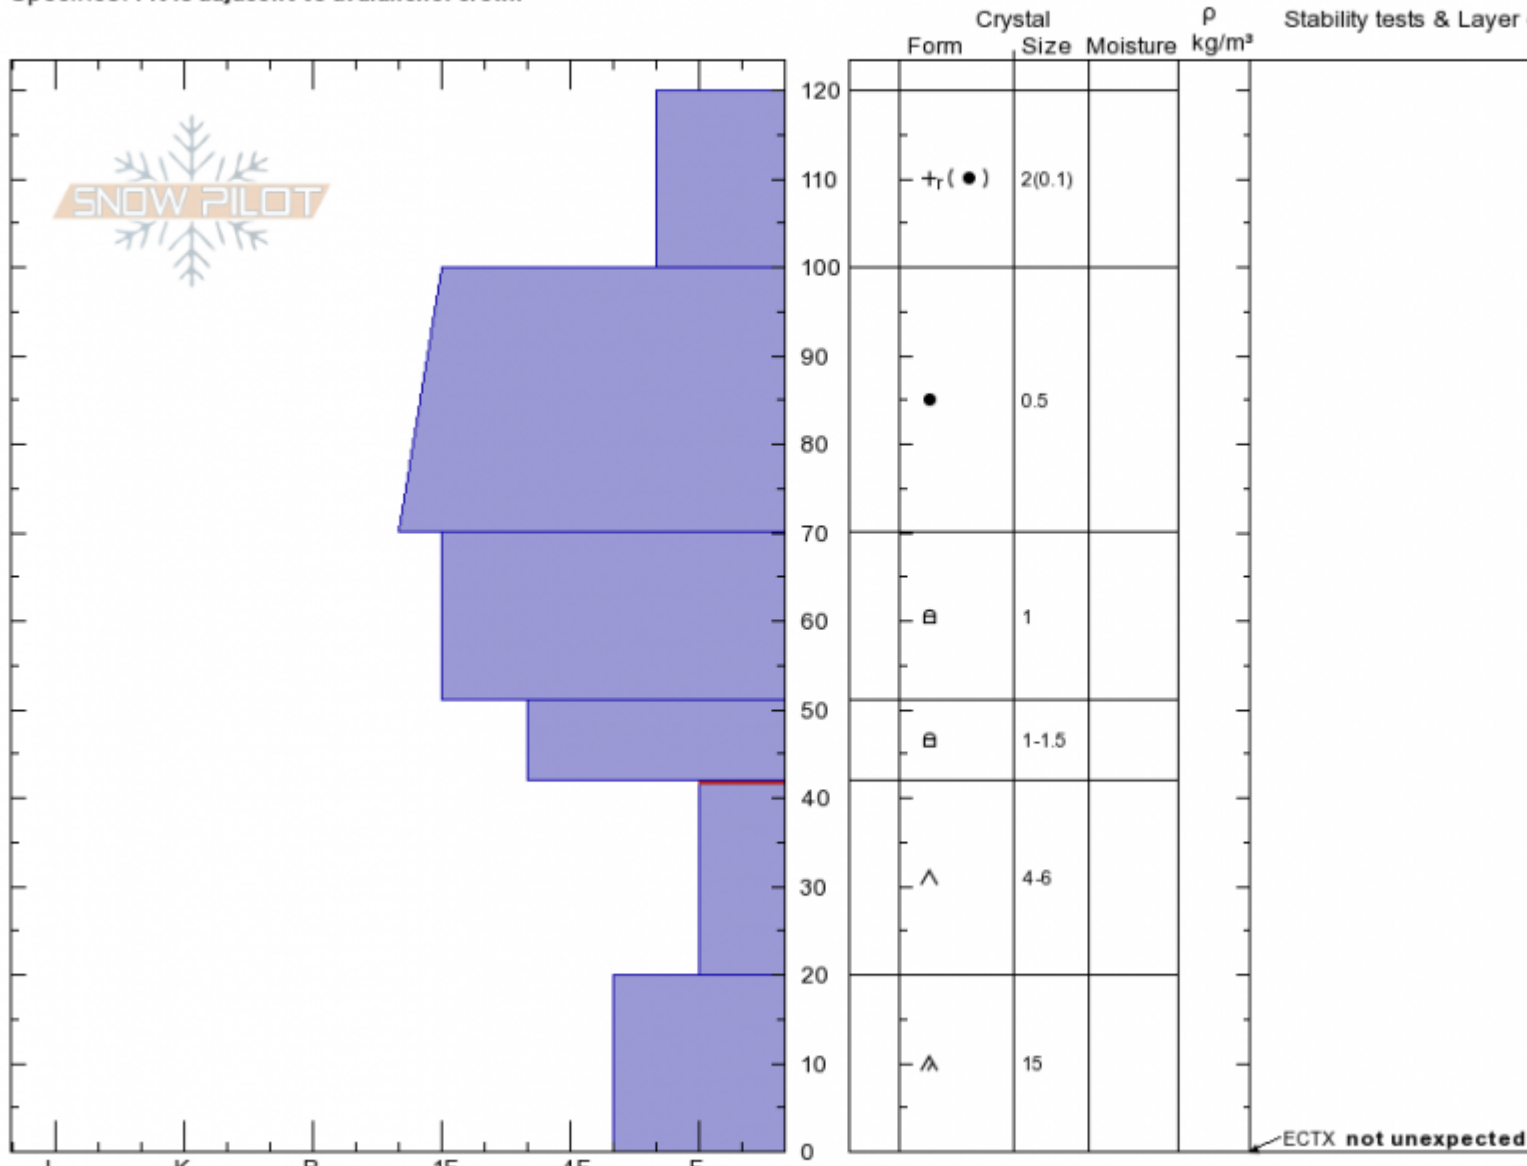

Groomer Crown Profile Doug Chabot-Admin
Gallatin Range-N 02/28/2020 - 11:30am
MT Co-ord: 45.38528N, -111.06987W
 Elevation: 7802 ft Slope Angle: 38°
 Aspect: 270° Wind Loading: no
 Specifics: Pit is adjacent to avalanche: crown

Stability: **Poor**
 Air Temperature: **0.5°C**
 Sky Cover: **CLR**
 Precipitation: **NO**
 Wind: **Calm**

HS:120 Layer Notes:
 42-20cm: **Problematic layer**

Notes: This avalanche was triggered by a groomer at 8:15 p.m. on 2/27. Info is here: <https://www.mtavalanche.com/node/22269>

Advisory Region
 Northern Gallatin
 Longitude
 -111.22W
 Latitude
 45.45N

Avalanche Details: [Snowcat triggered avalanche in Swan Creek](#)
 Northern Gallatin, 2020-02-29