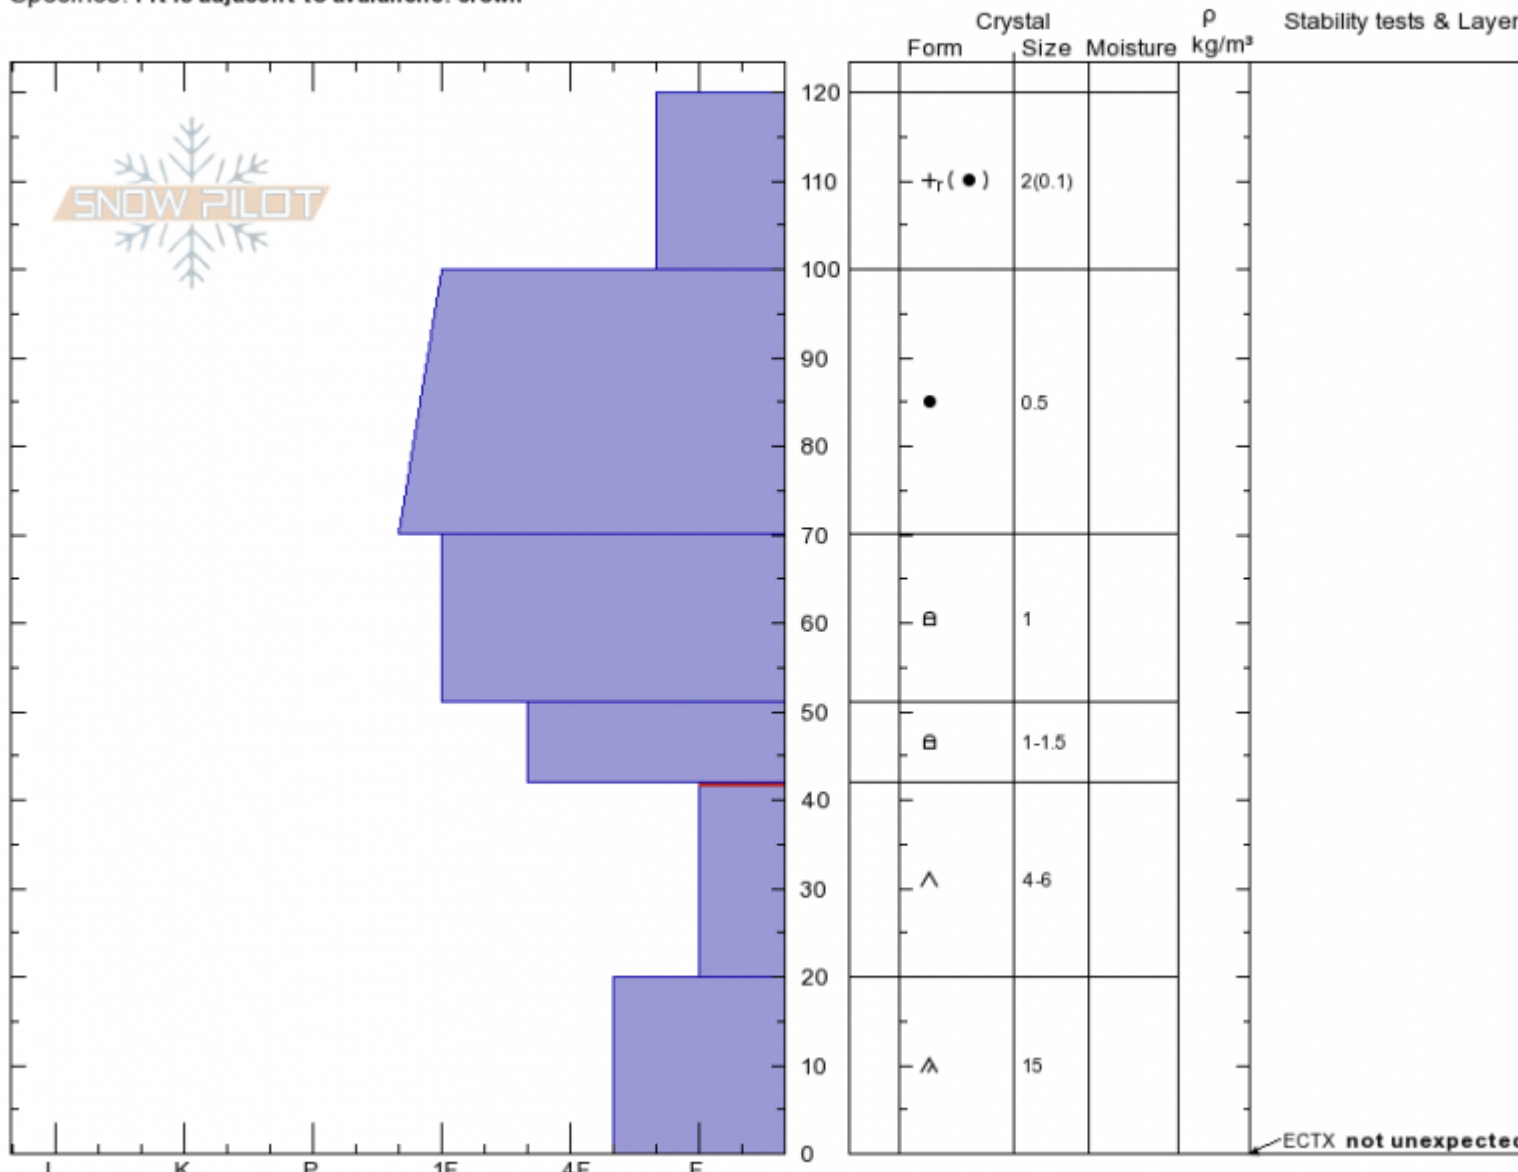

**Groomer Crown Profile** Doug Chabot-Admin  
**Gallatin Range-N** 02/28/2020 - 11:30am  
**MT** Co-ord: 45.38528N, -111.06987W  
 Elevation: 7802 ft Slope Angle: 38°  
 Aspect: 270° Wind Loading: no  
 Specifics: Pit is adjacent to avalanche: crown

Stability: **Poor**  
 Air Temperature: **0.5°C**  
 Sky Cover: **CLR**  
 Precipitation: **NO**  
 Wind: **Calm**

HS:120 Layer Notes:  
 42-20cm: **Problematic layer**

Notes: This avalanche was triggered by a groomer at 8:15 p.m. on 2/27. Info is here: <https://www.mtavalanche.com/node/22269>

Advisory Region  
 Northern Gallatin  
 Longitude  
 -111.22W  
 Latitude  
 45.45N

**Avalanche Details:** [Snowcat triggered avalanche in Swan Creek](#)  
 Northern Gallatin, 2020-02-29