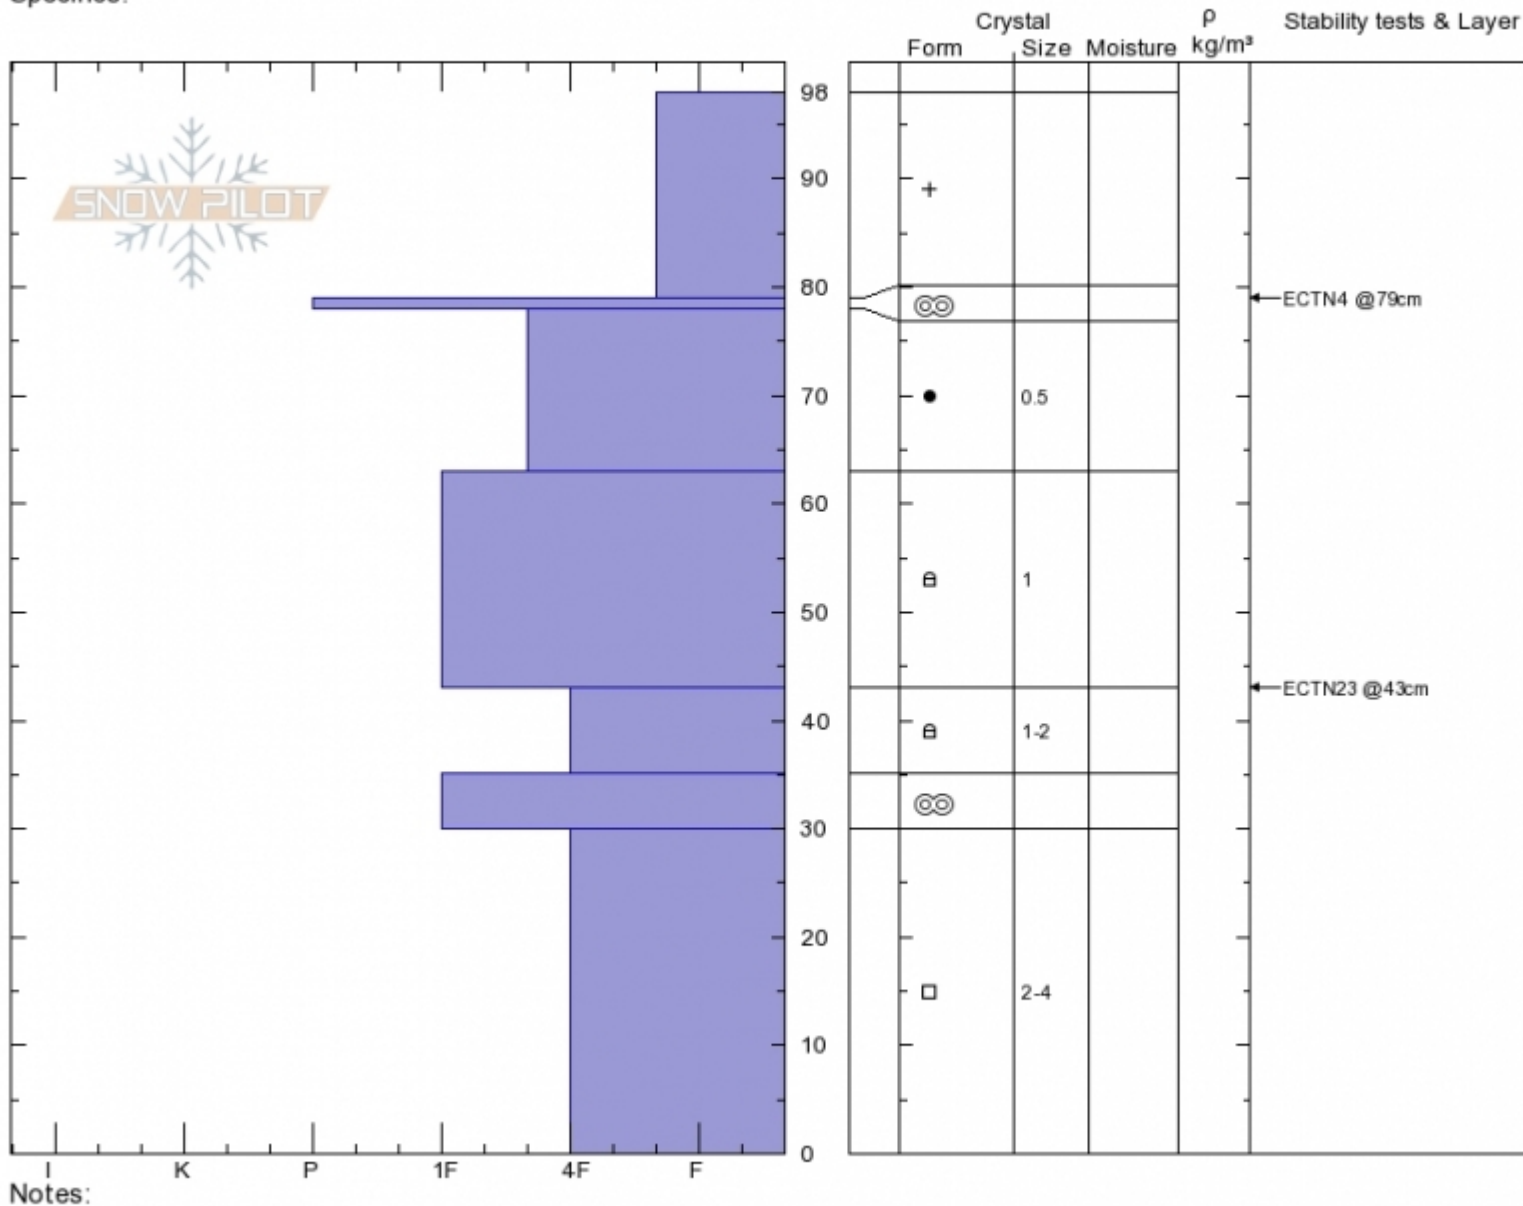

**E Face of Texas Meadow Spencer Jonas**

**Bridger Range** 01/27/2020 - 1:30pm  
**MT** Co-ord: 45.83069N, -110.92756W  
 Elevation: 7850 ft Slope Angle: 33°  
 Aspect: 80° Wind Loading: no  
 Specifics:

Stability: HS:98  
 Air Temperature: PF:98  
 Sky Cover: SCT PS:30  
 Precipitation: NO  
 Wind: **W Light Breeze**

Layer Notes:

Advisory Region  
 Bridger Range  
 Longitude  
 -110.93W  
 Latitude  
 45.84N

**Forecast link:** [GNFAC Avalanche Forecast for Tue Jan 28, 2020](#)  
 Bridger Range, 2020-01-27