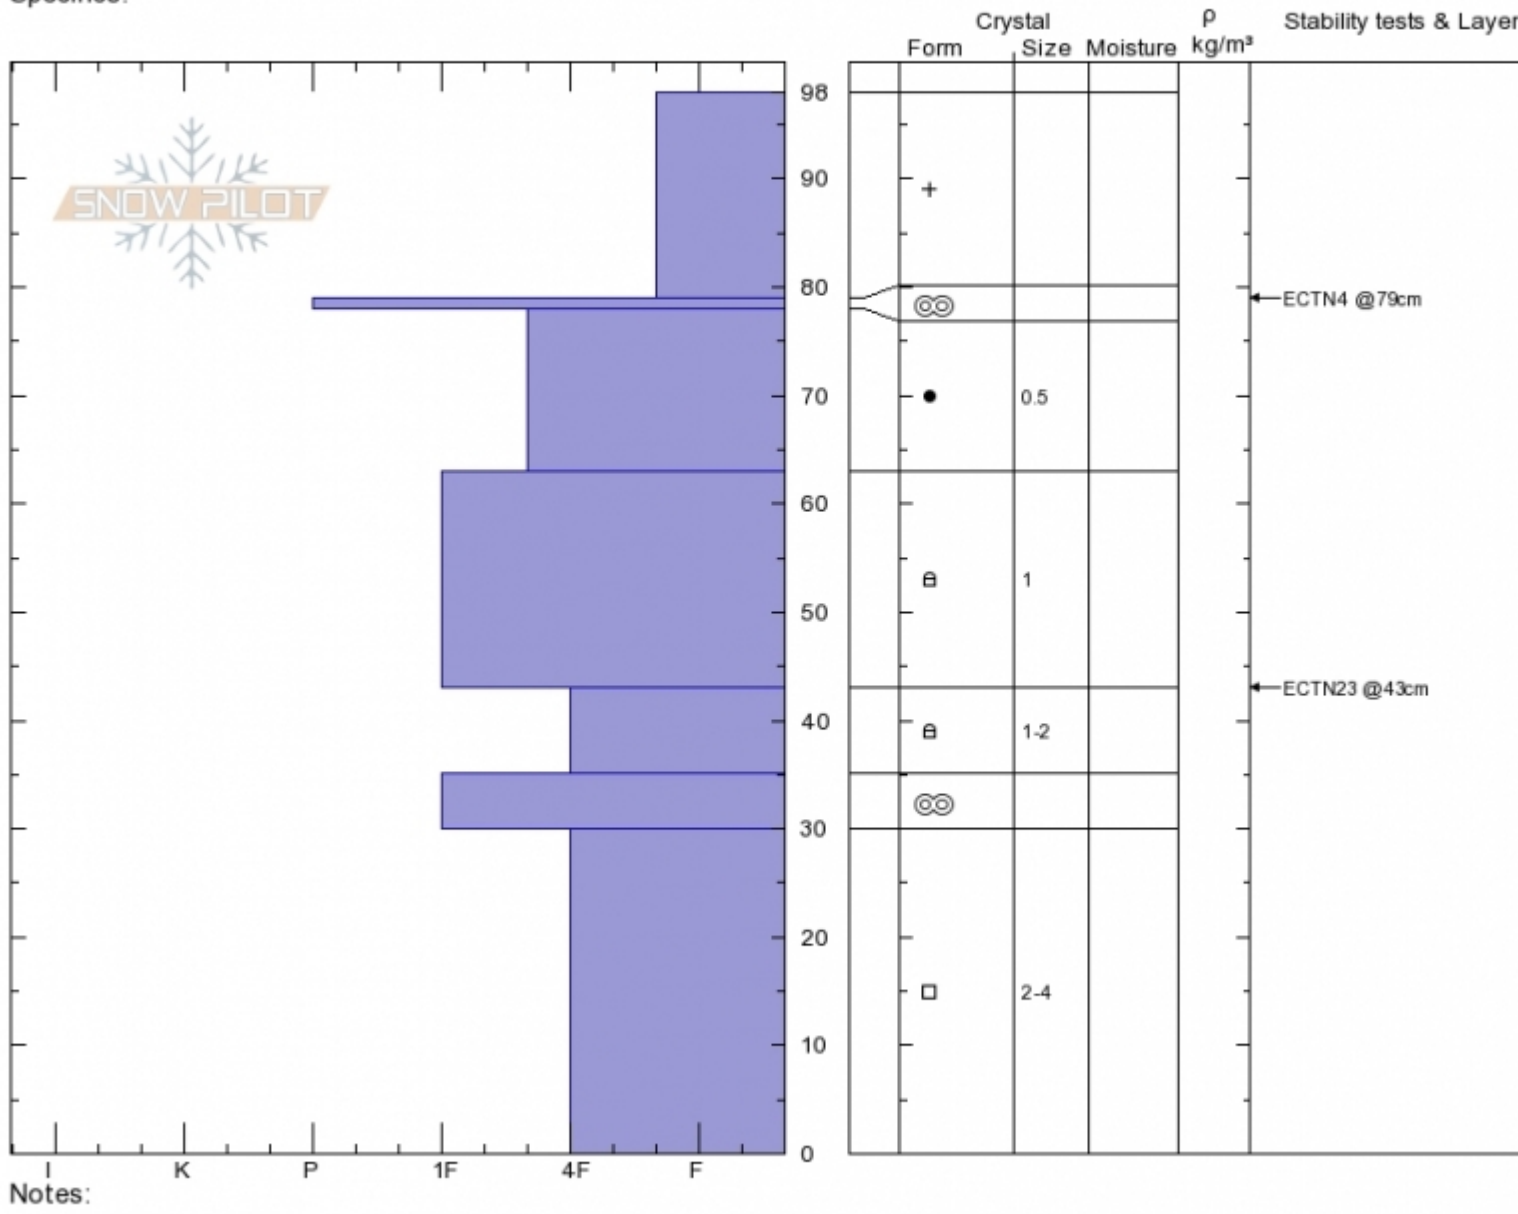

E Face of Texas Meadow
Bridger Range
MT
 Elevation: **7850 ft**
 Aspect: **80°**
 Specifics:

Spencer Jonas
01/27/2020 - 1:30pm
 Co-ord: **45.83069N, -110.92756W**
 Slope Angle: **33°**
 Wind Loading: **no**

Stability:
 Air Temperature:
 Sky Cover: **SCT**
 Precipitation: **NO**
 Wind: **W Light Breeze**

Layer Notes:

Advisory Region
 Bridger Range
 Longitude
 -110.93W
 Latitude
 45.84N

Forecast link: [GNFAC Avalanche Forecast for Tue Jan 28, 2020](#)
 Bridger Range, 2020-01-27