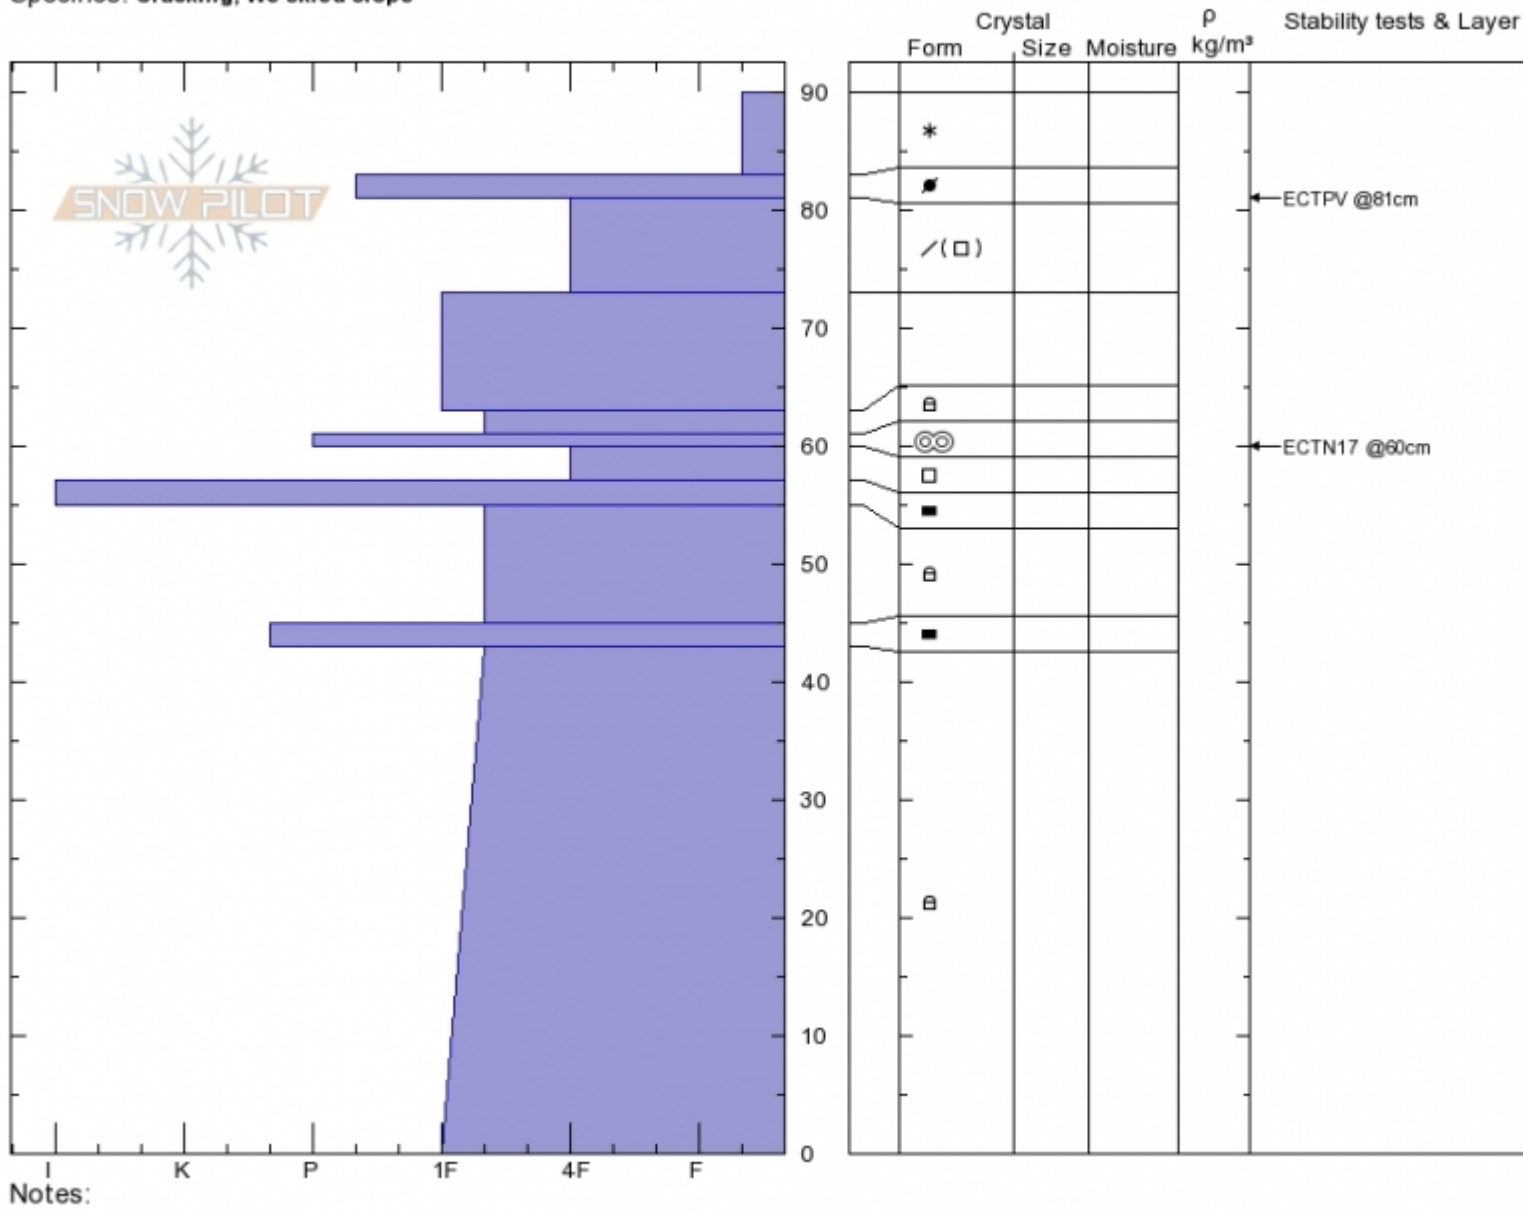

Fairy Lake/Pomp Pk.
 Bridger Range
 MT
 Elevation: 8406 ft
 Aspect: 80°
 Specifics: Cracking; We skied slope

Alex Marienthal
 12/29/2019 - 10:34am
 Co-ord: 45.90768N, -110.96999W
 Slope Angle: 35°
 Wind Loading:

Stability: **Good**
 Air Temperature:
 Sky Cover: **BKN**
 Precipitation: **S-1**
 Wind: **Calm**

HS:90 Layer Notes:

Advisory Region
 Bridger Range
 Longitude
 -110.96W
 Latitude
 45.90N

Forecast link: [GNFAC Avalanche Forecast for Tue Dec 31, 2019](#)
 Bridger Range, 2019-12-29