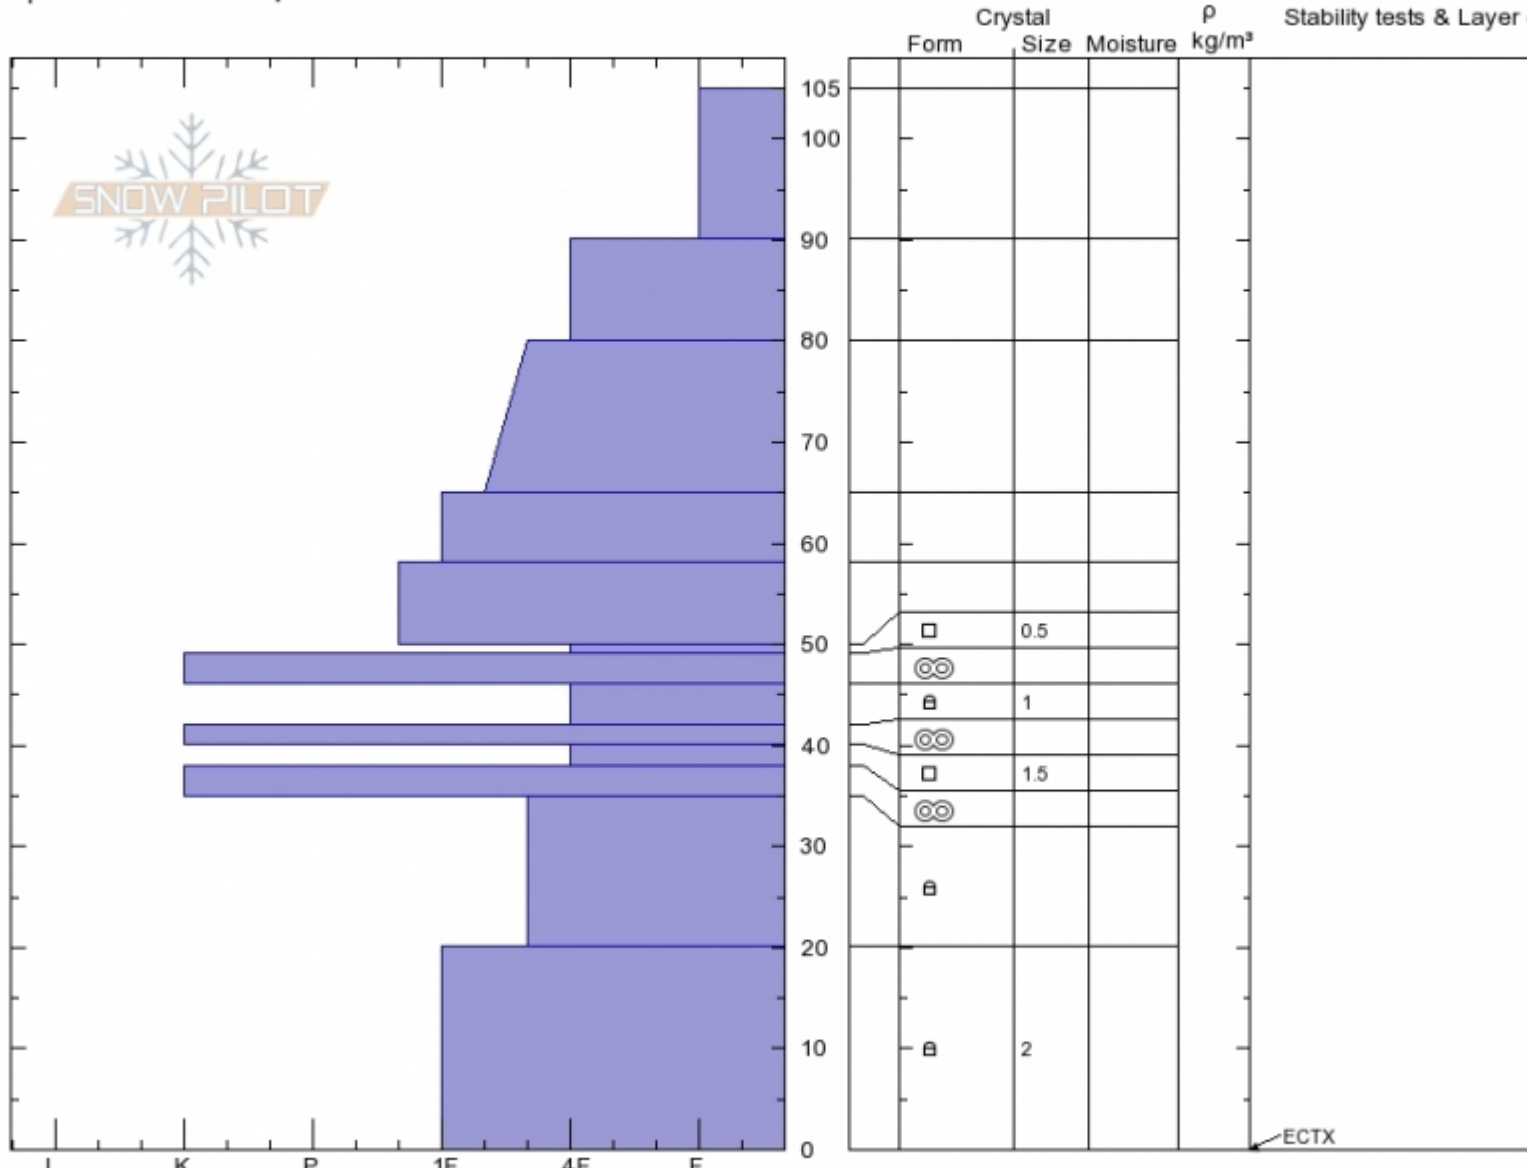

east Mt. Republic
 Absaroka Range
 MT
 Elevation: 9378 ft
 Aspect: 108°
 Specifics: We skied slope

Beau Fredlund
 12/17/2019 - 11:00am
 Co-ord: 45.00537N, -109.94428E
 Slope Angle: 29°
 Wind Loading:

Stability:
 Air Temperature:
 Sky Cover: BKN
 Precipitation: NO
 Wind: SW

HS:105 Layer Notes:
 50-49cm: Problematic layer

Notes: Localized wind effect, and drifts that were pencil hard and were sensitive to the weight of a skier, in areas along the NE ridge (f... winds). These areas did not appear to be widespread. One natural avalanche observed on an upper elevation east/NE aspect ne... left of the Fin. The avalanche appeared to have started from a cornice fall.

Advisory Region
 Cooke City
 Longitude
 -109.96W
 Latitude
 45.00N

Avalanche Details: [The Fin Avalanche](#)
 Cooke City, 2019-12-18