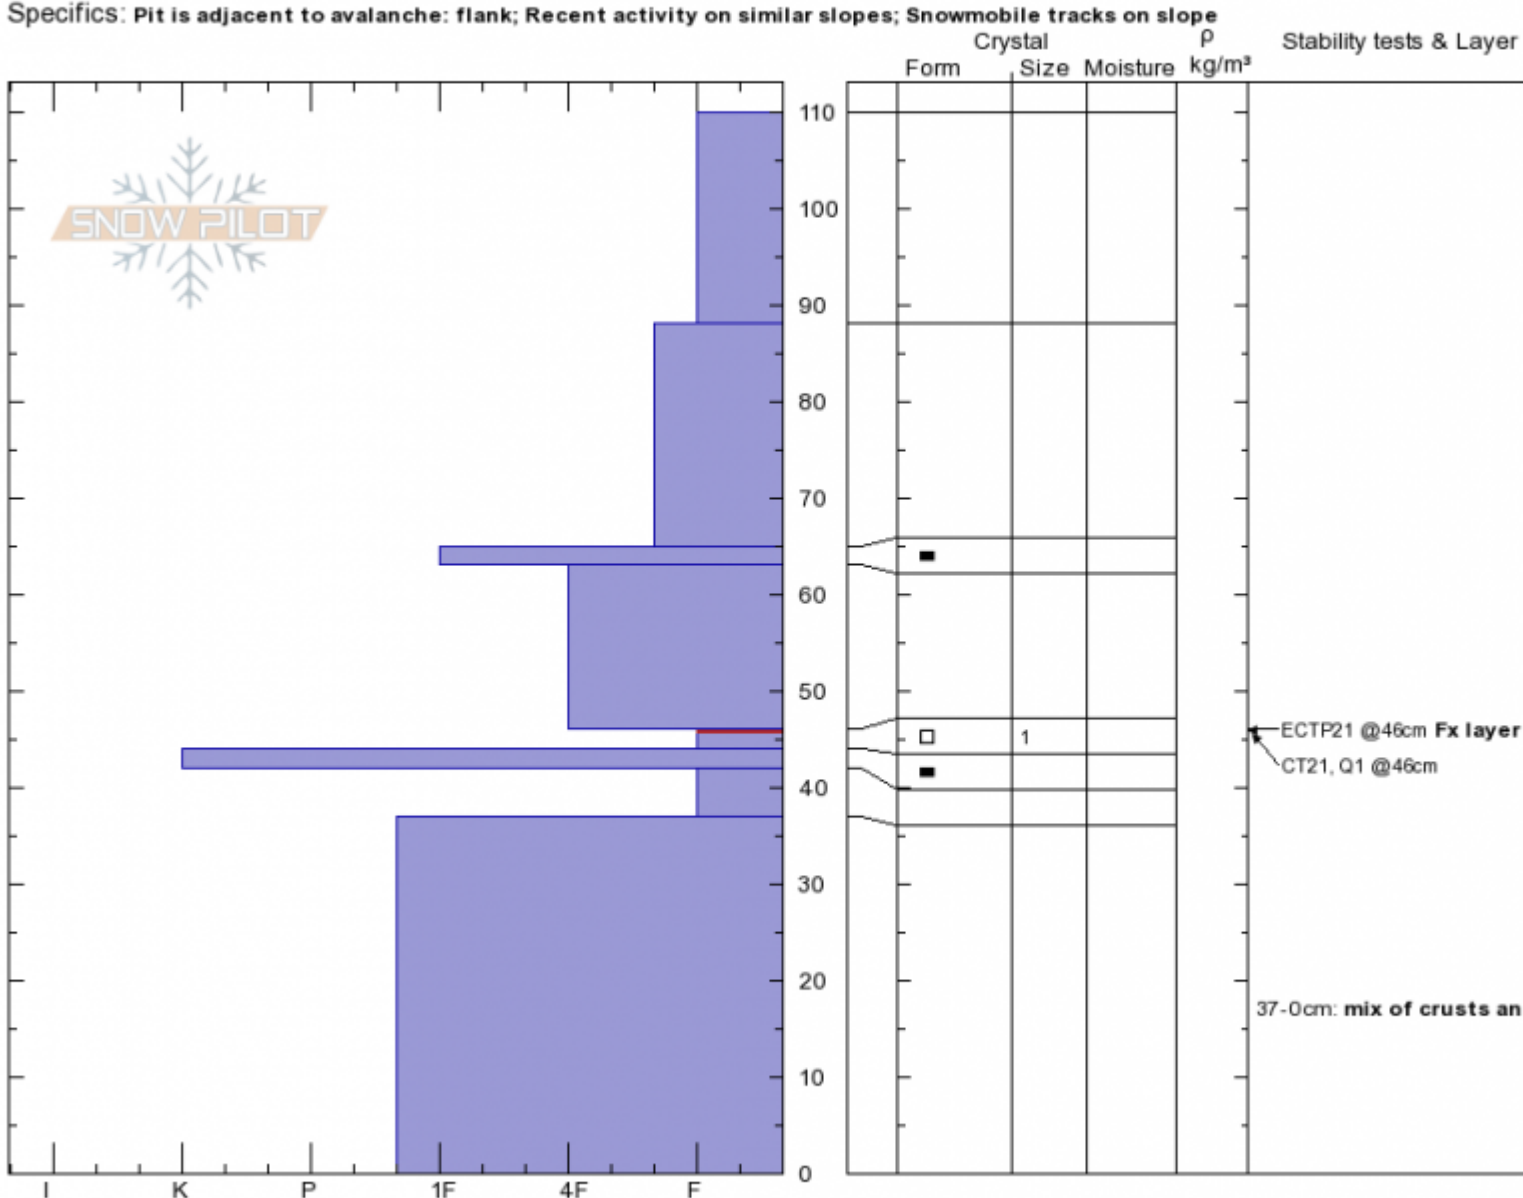

Abundance Avalanche
 Cooke City
 MT
 Elevation: 9432 ft
 Aspect: SE
 Specifics: Pit is adjacent to avalanche: flank; Recent activity on similar slopes;

Doug Chabot-Admin
 12/16/2019 - 9:10am
 Co-ord: 45.07342N, -110.01374W
 Slope Angle: 37°
 Wind Loading: previous

Stability: Poor
 Air Temperature: -6°C
 Sky Cover: OVC
 Precipitation: NO
 Wind:

HS:110 Layer Notes:
 46-44cm: Problematic layer
 37-0cm: mix of crusts and fac

Notes: This avalanche was triggered by a snowmobiler as he dropped onto the slope from the top.

Advisory Region
 Cooke City
 Longitude
 -110.02W
 Latitude
 45.08N

Forecast link: [GNFAC Avalanche Forecast for Tue Dec 17, 2019](#) [GNFAC Avalanche Forecast for Wed Dec 18, 2019](#)

Cooke City, 2019-12-16