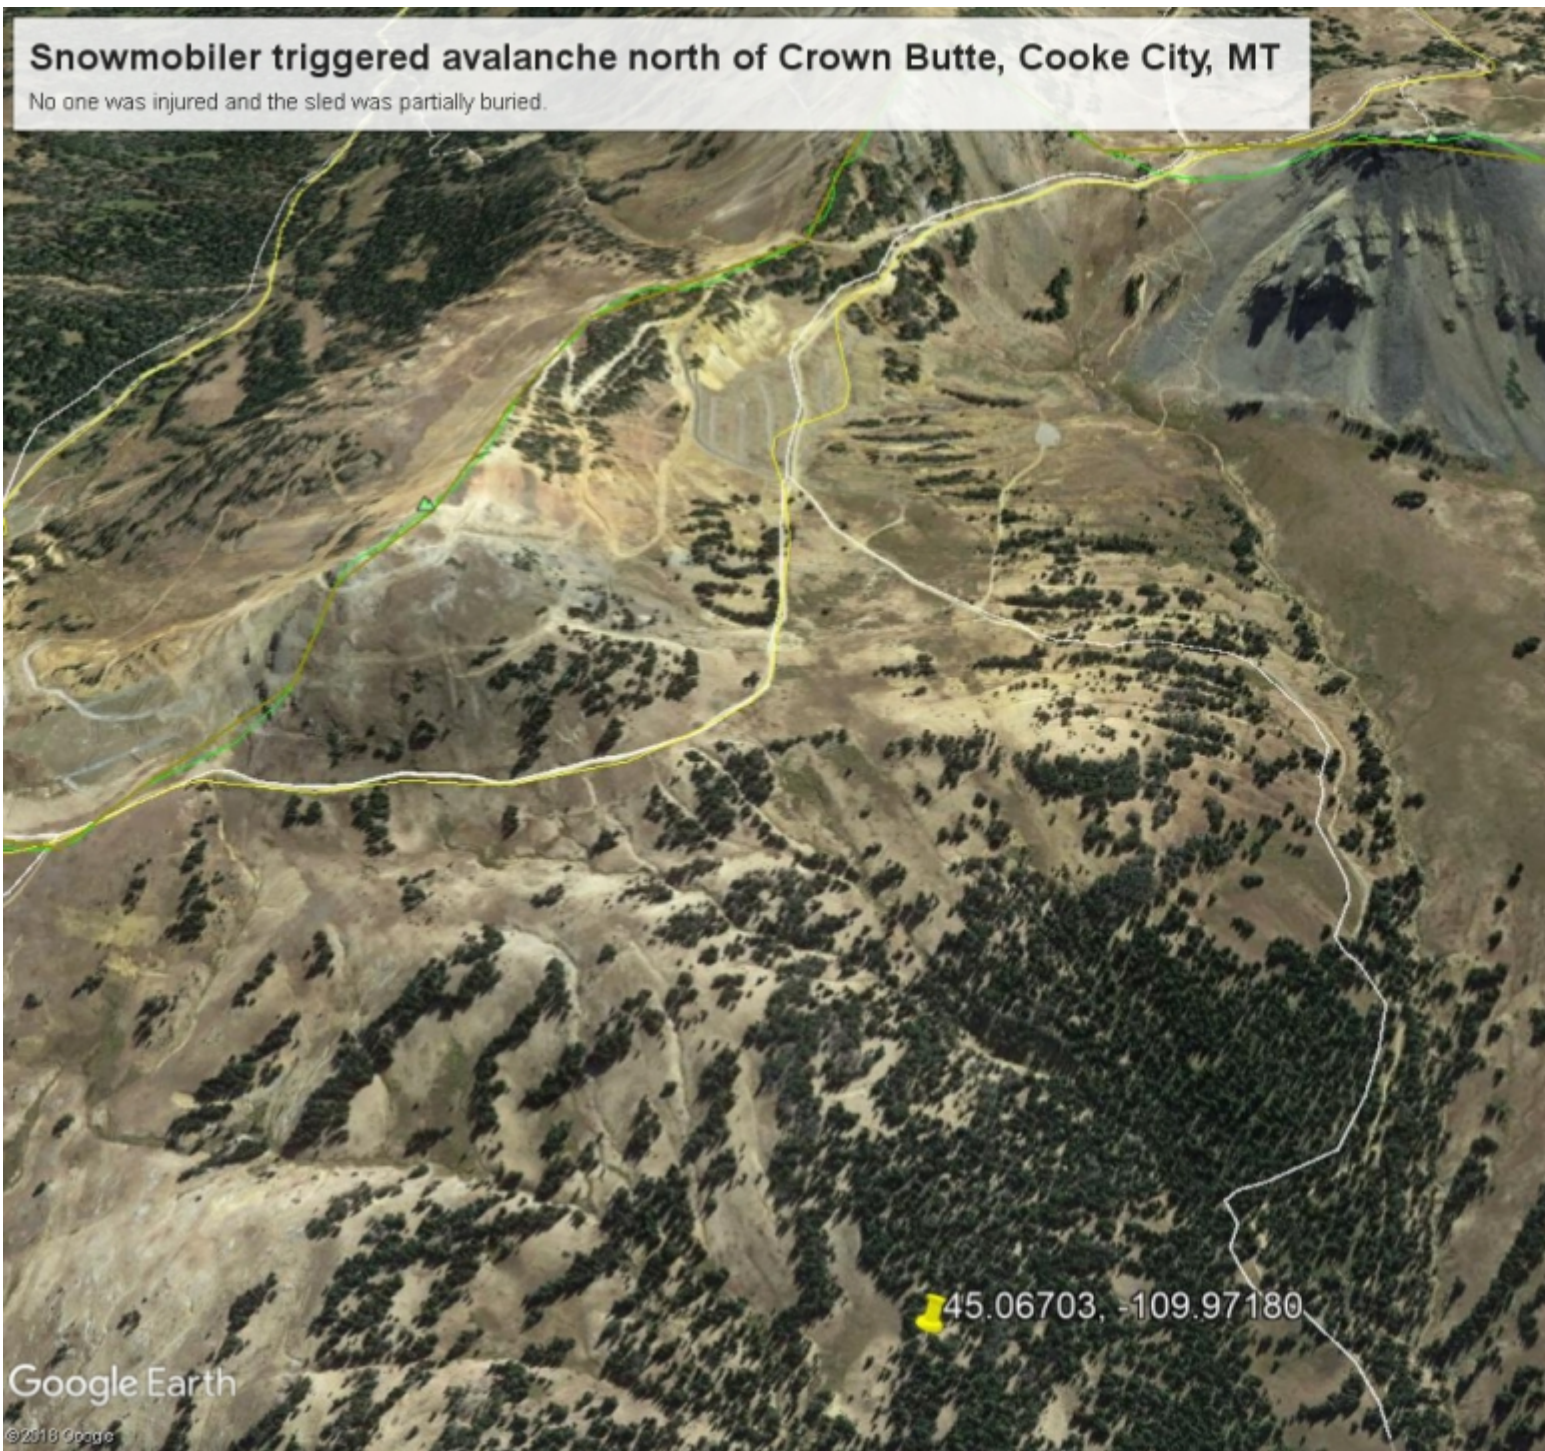

## Snowmobiler triggered avalanche north of Crown Butte, Cooke City, MT

No one was injured and the sled was partially buried.

A snowmobiler triggered an avalanche (yellow pin) north of Crown Butte (the gray mountain at the top of the image). This zone is typically approached from Lulu Pass. His sled was partially buried, but the rider was not. Lots of new snow in the last 24 hours created a CONSIDERABLE avalanche danger.

Advisory Region

Cooke City

Longitude

-109.97W

Latitude

45.07N

**Avalanche Details:** [Natural and human triggered slides in Cooke City](#)

**Forecast link:** [GNFAC Avalanche Forecast for Mon Dec 9, 2019](#)