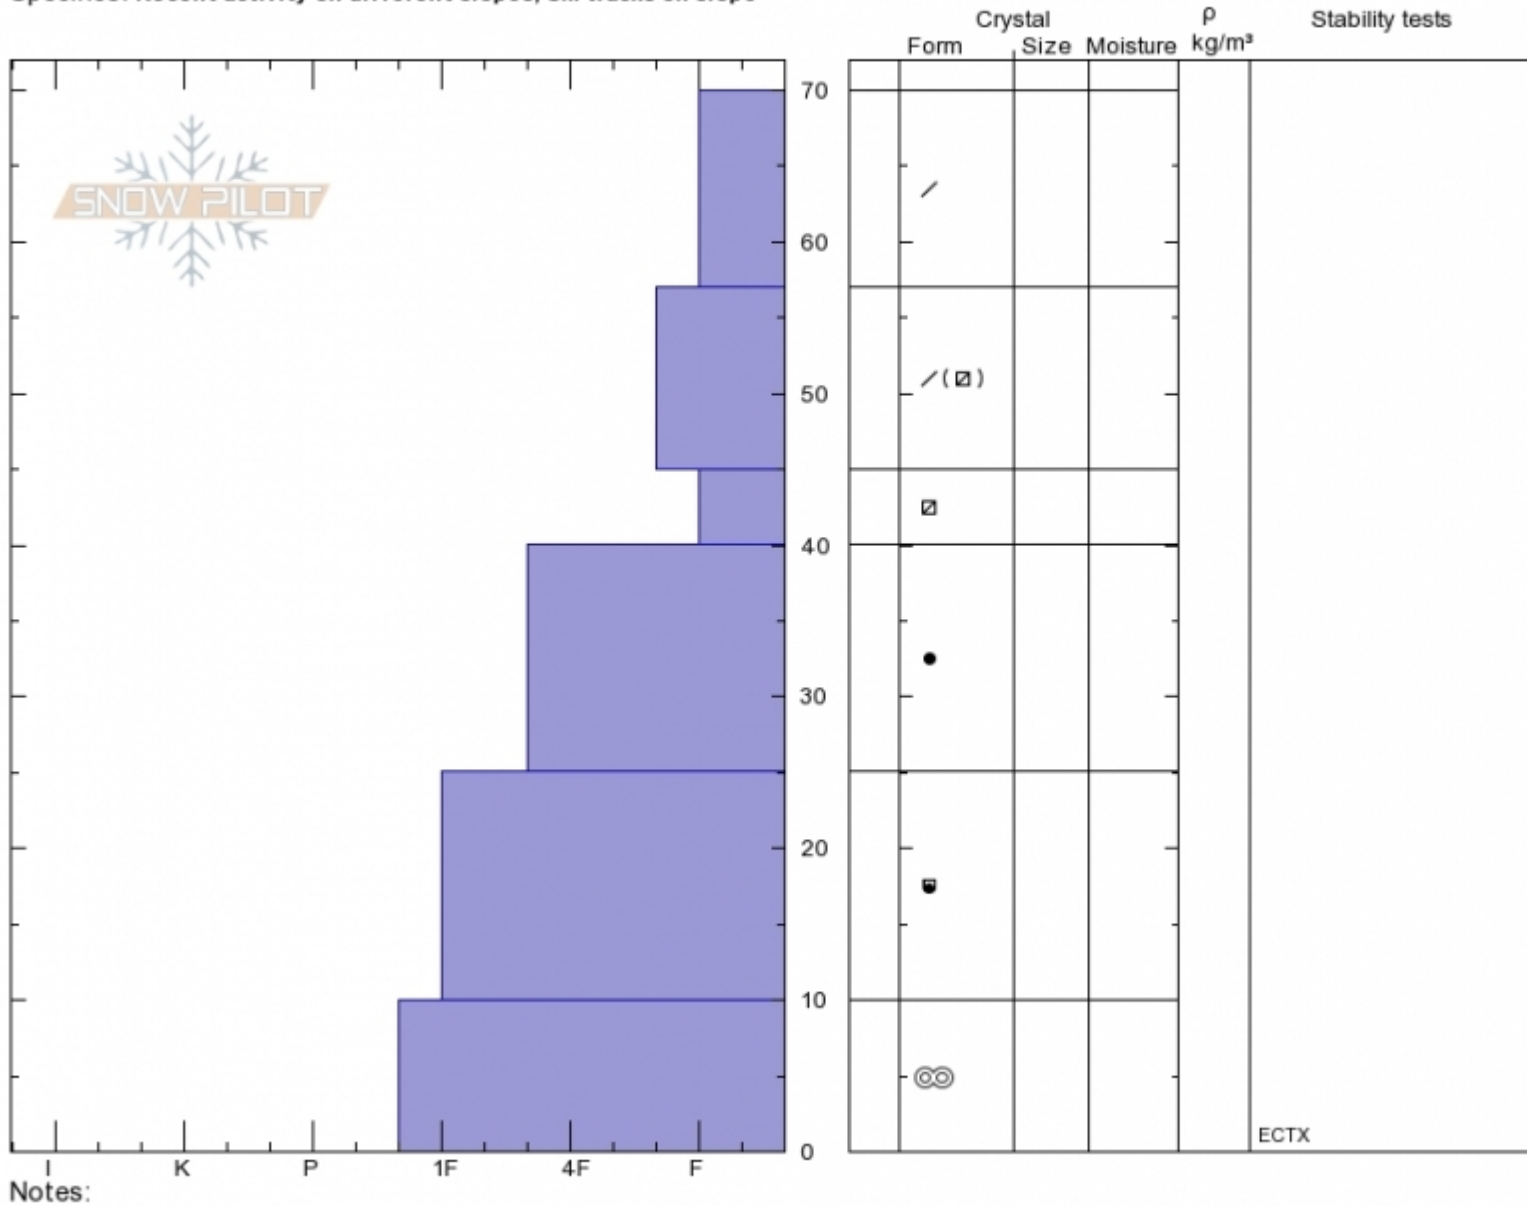

Sometimes Bomb Tram Alex Marienthal  
 Bridger Range 10/31/2019 - 11:55am  
 MT Co-ord: 45.81741N, -110.92874W  
 Elevation: 8425 ft Slope Angle: 28°  
 Aspect: 60° Wind Loading:  
 Specifics: Recent activity on different slopes; Ski tracks on slope

Stability: **Good**  
 Air Temperature:  
 Sky Cover: **OVC**  
 Precipitation: **S-1**  
 Wind: **Calm**

HS:70  
 Stability Test Notes

Layer No

Advisory Region  
 Bridger Range  
 Longitude  
 -110.92W  
 Latitude  
 45.82N