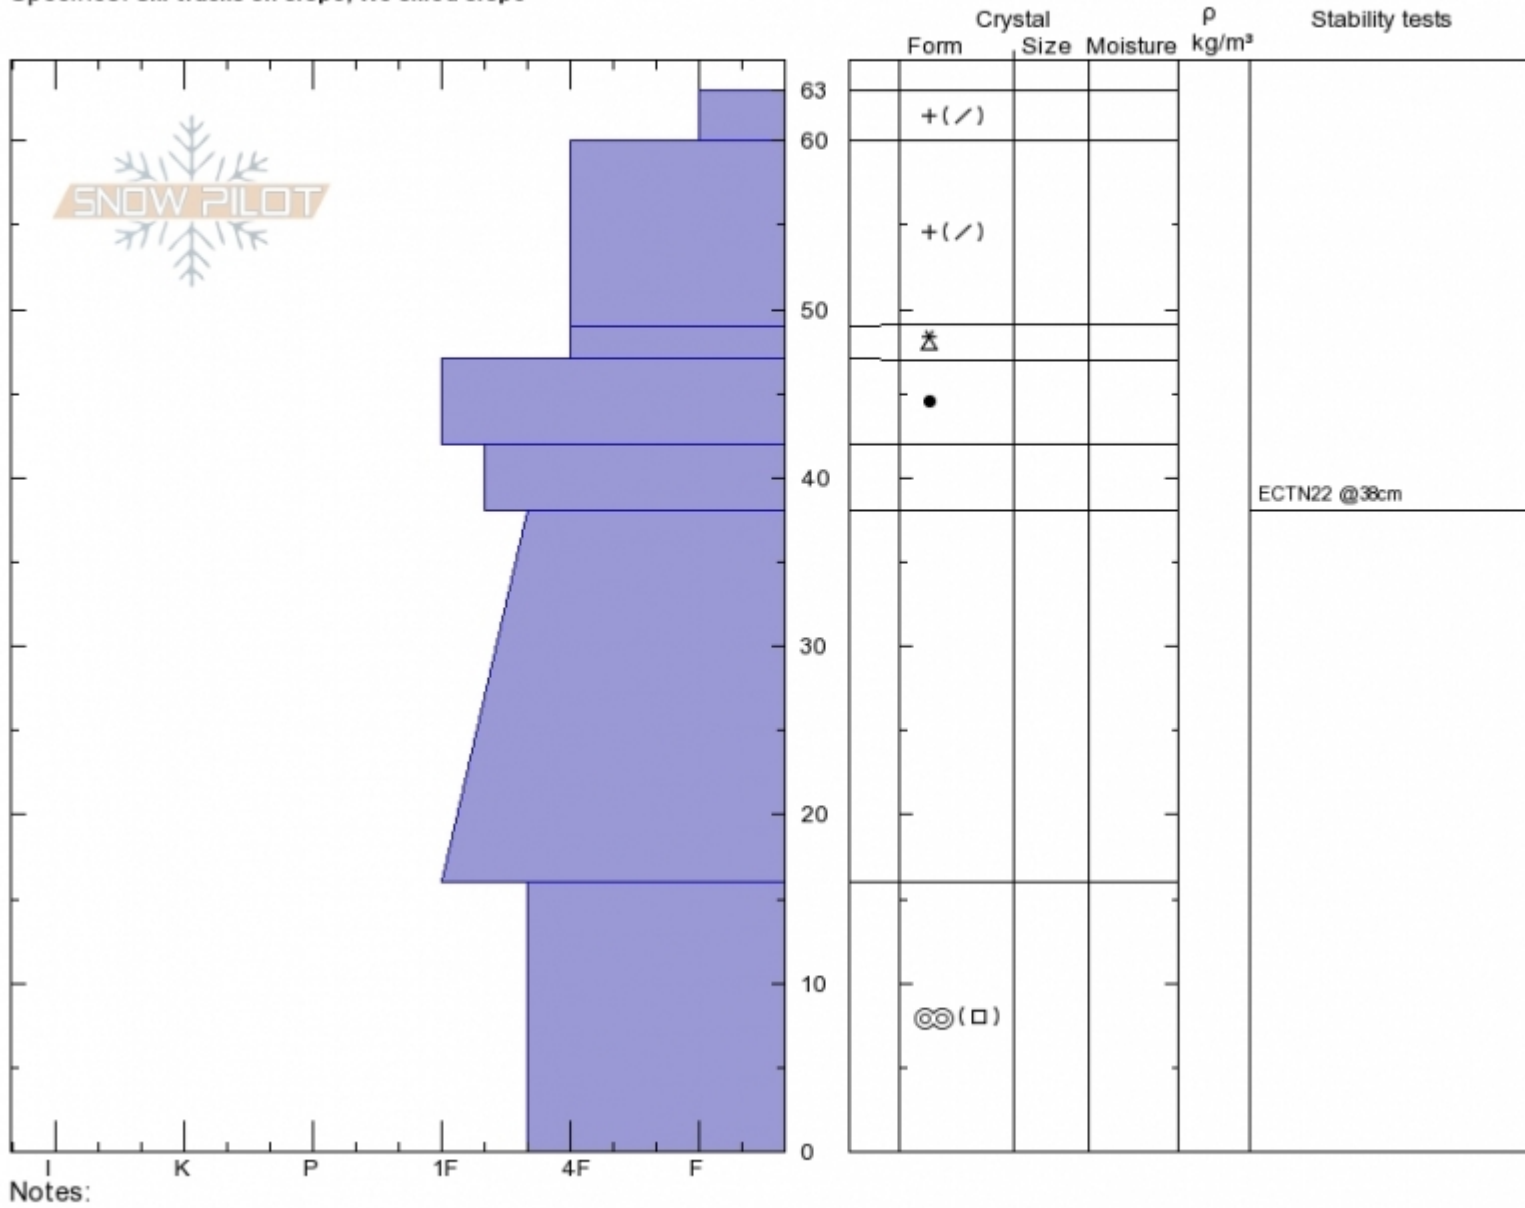

Lower Reefer Chute
Bridger Range
MT
 Elevation: **8082 ft**
 Aspect: **20°**
 Specifics: **Ski tracks on slope; We skied slope**

Alex Marienthal
10/27/2019 - 11:15am
 Co-ord: **45.82920N, -110.93093W**
 Slope Angle: **32°**
 Wind Loading: **no**

Stability: **Good**
 Air Temperature: **-17°C**
 Sky Cover: **BKN**
 Precipitation: **S-1**
 Wind: **W Light Breeze**

HS:**63**
 Stability Test Notes

Layer No

Advisory Region
 Bridger Range
 Longitude
 -110.93W
 Latitude
 45.83N