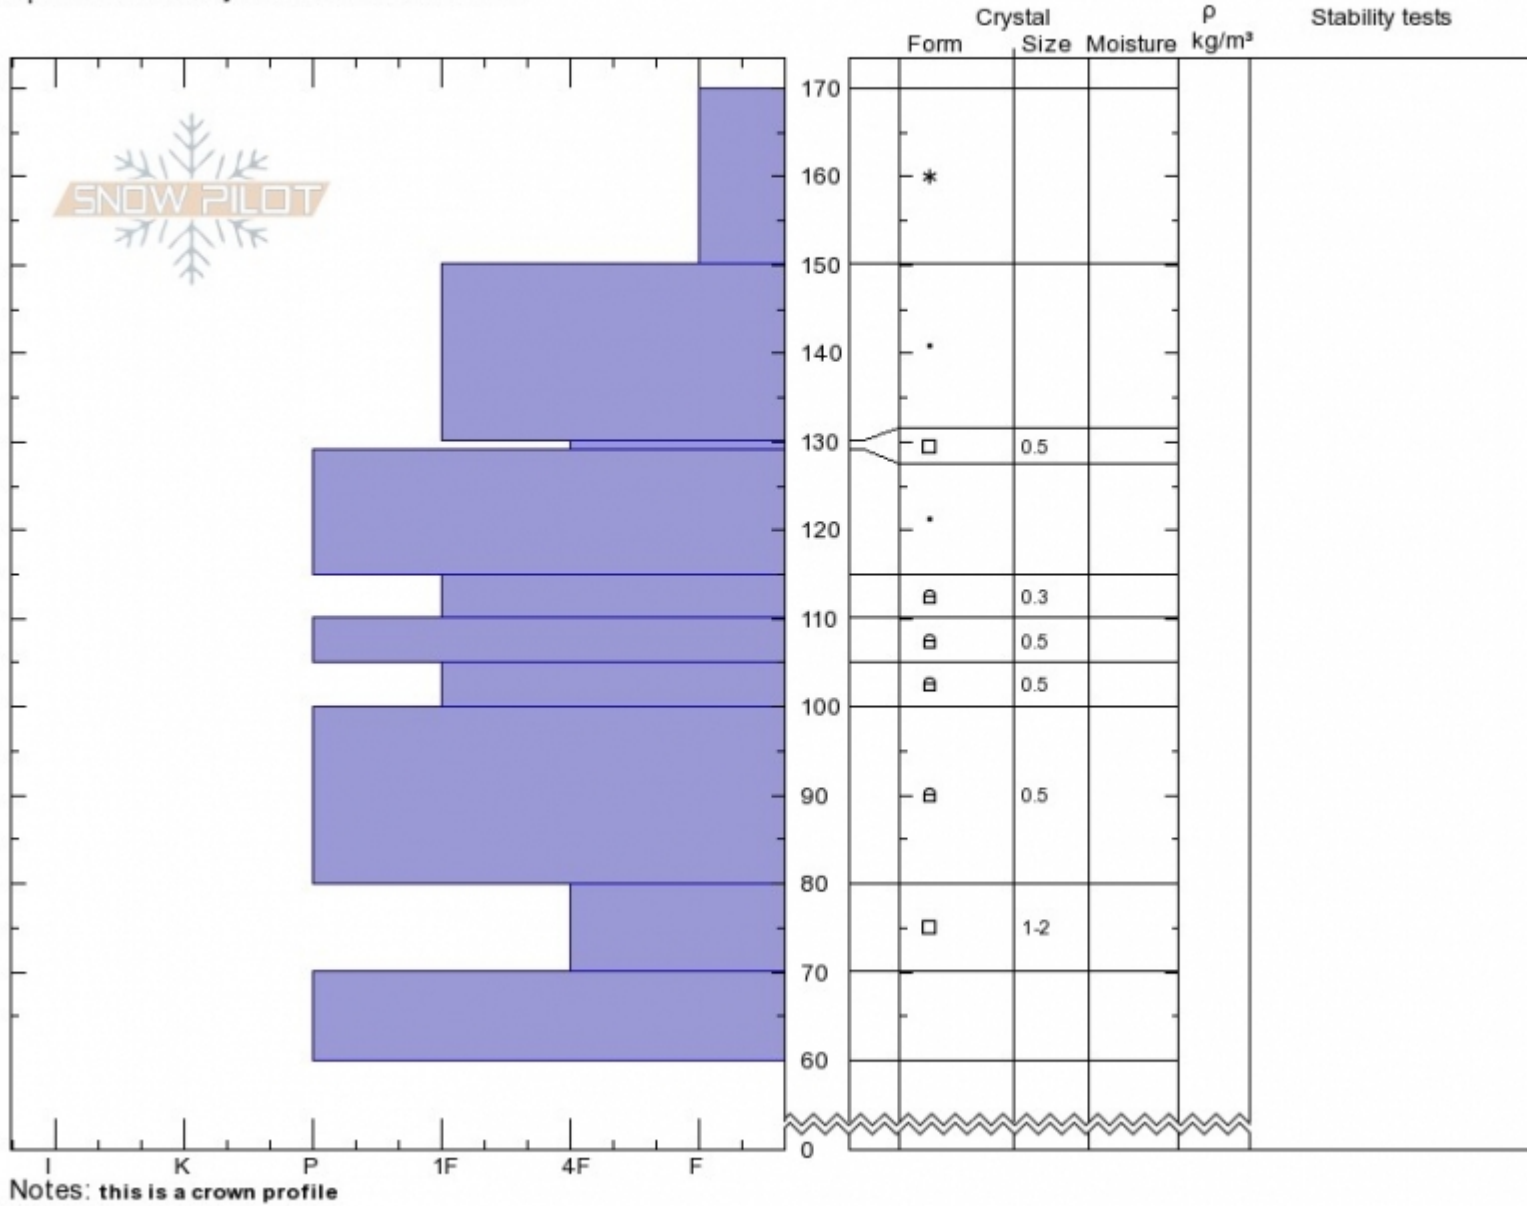

Forbidden Triangle
Tobacco Roots
MT
 Elevation: **9000 ft**
 Aspect: **105°**
 Specifics: **Pit is adjacent to avalanche: crown**

Spencer Jonas
Mon Jan 28 14:00 2019
 Co-ord: **45.54184N, -111.99816W**
 Slope Angle: **36°**
 Wind Loading:

Stability:
 Air Temperature: **-15°C**
 Sky Cover: **CLR**
 Precipitation: **NO**
 Wind: **Calm**

Layer No
 150-170: r
 70-80: SII
 70-80: Pro

Advisory Region
 Out of Advisory Area
Avalanche Details: [Avalanche Fatality, Tobacco Roots](#)
 Out of Advisory Area, 2019-01-29