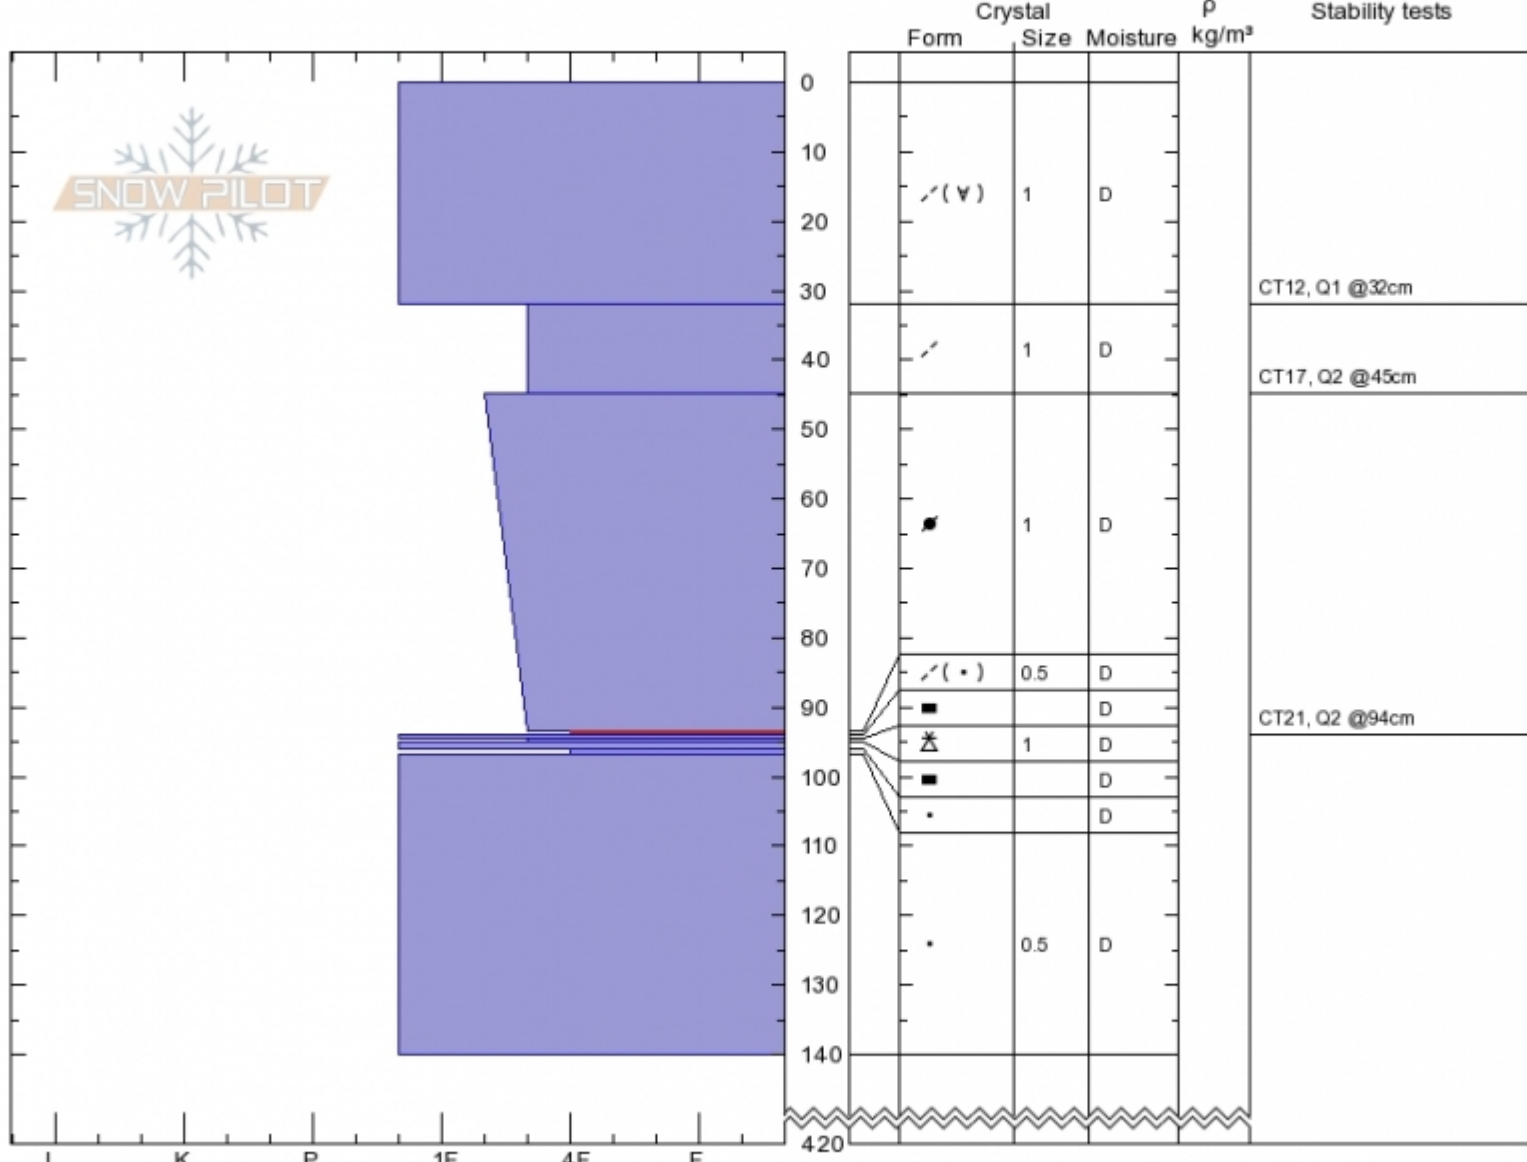

Saddle Peak Avalanche Doug Chabot-Admin
Bridger Range Sat Apr 14 14:00 2018
MT Co-ord: 45.79321N, -110.93537W
 Elevation: 9019 ft Slope Angle: 37°
 Aspect: 94° Wind Loading: previous
 Specifics: Pit is adjacent to avalanche: crown; Recent activity on similar slopes; Recent activity on different slopes; Ski tracks on slope

Stability: **Poor** HS420
 Air Temperature: -1°C Stability Test Notes
 Sky Cover: **BKN**
 Precipitation: **NO**
 Wind: **W Moderate**

Layer No
 94-93.5: P
 94.5-94: B

Notes: This avalanche killed a solo skier late morning today. SS-ASu-R3-D2-I