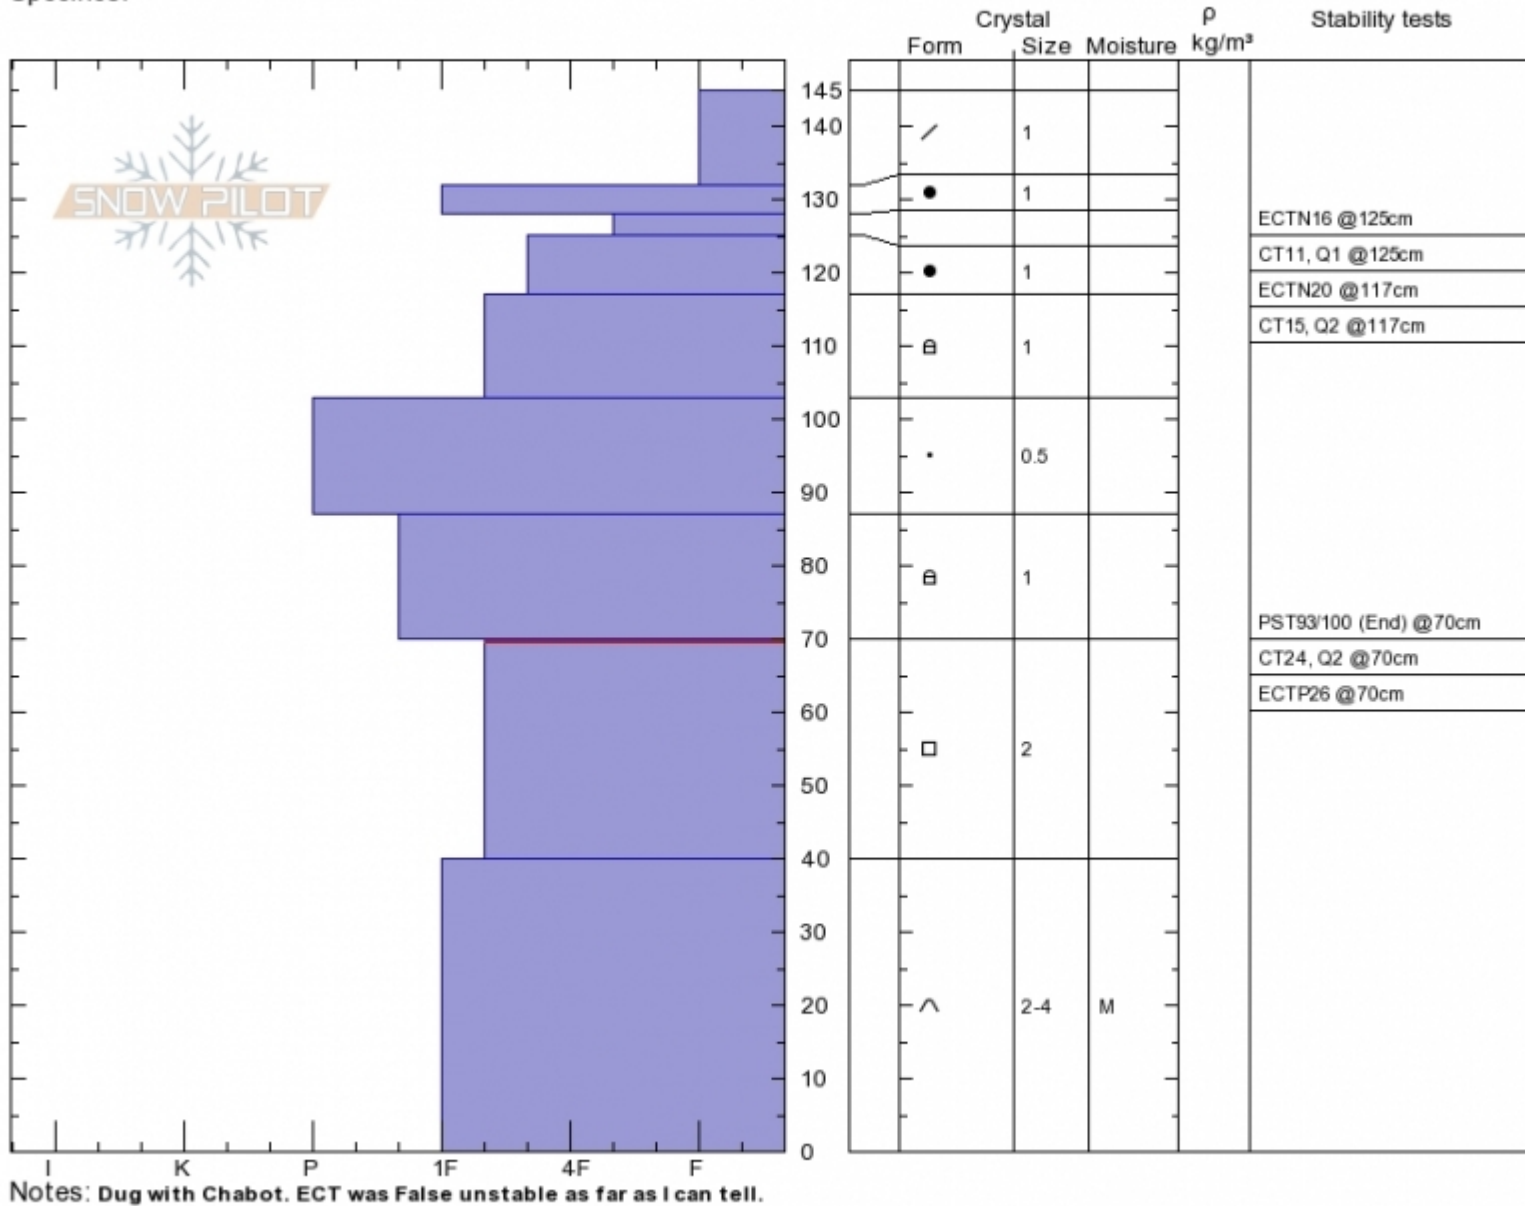

Taylor Fork  
 Madison Range-S  
 MT  
 Elevation: 9480 ft  
 Aspect: 100°  
 Specifics:

Gabrielle Antonioli  
 Wed Apr 4 11:33 2018  
 Co-ord: 44.97616N, -111.31281W  
 Slope Angle: 26°  
 Wind Loading: previous

Stability: Good  
 Air Temperature: -7°C  
 Sky Cover: BKN  
 Precipitation: NO  
 Wind: SW Light Breeze

HS145  
 Stability Test Notes

Layer No  
 40-70: Pr

Taylor Fork Pit Profile, 04-April-18

Advisory Region  
 Southern Madison  
 Longitude  
 -111.15W  
 Latitude  
 44.95N