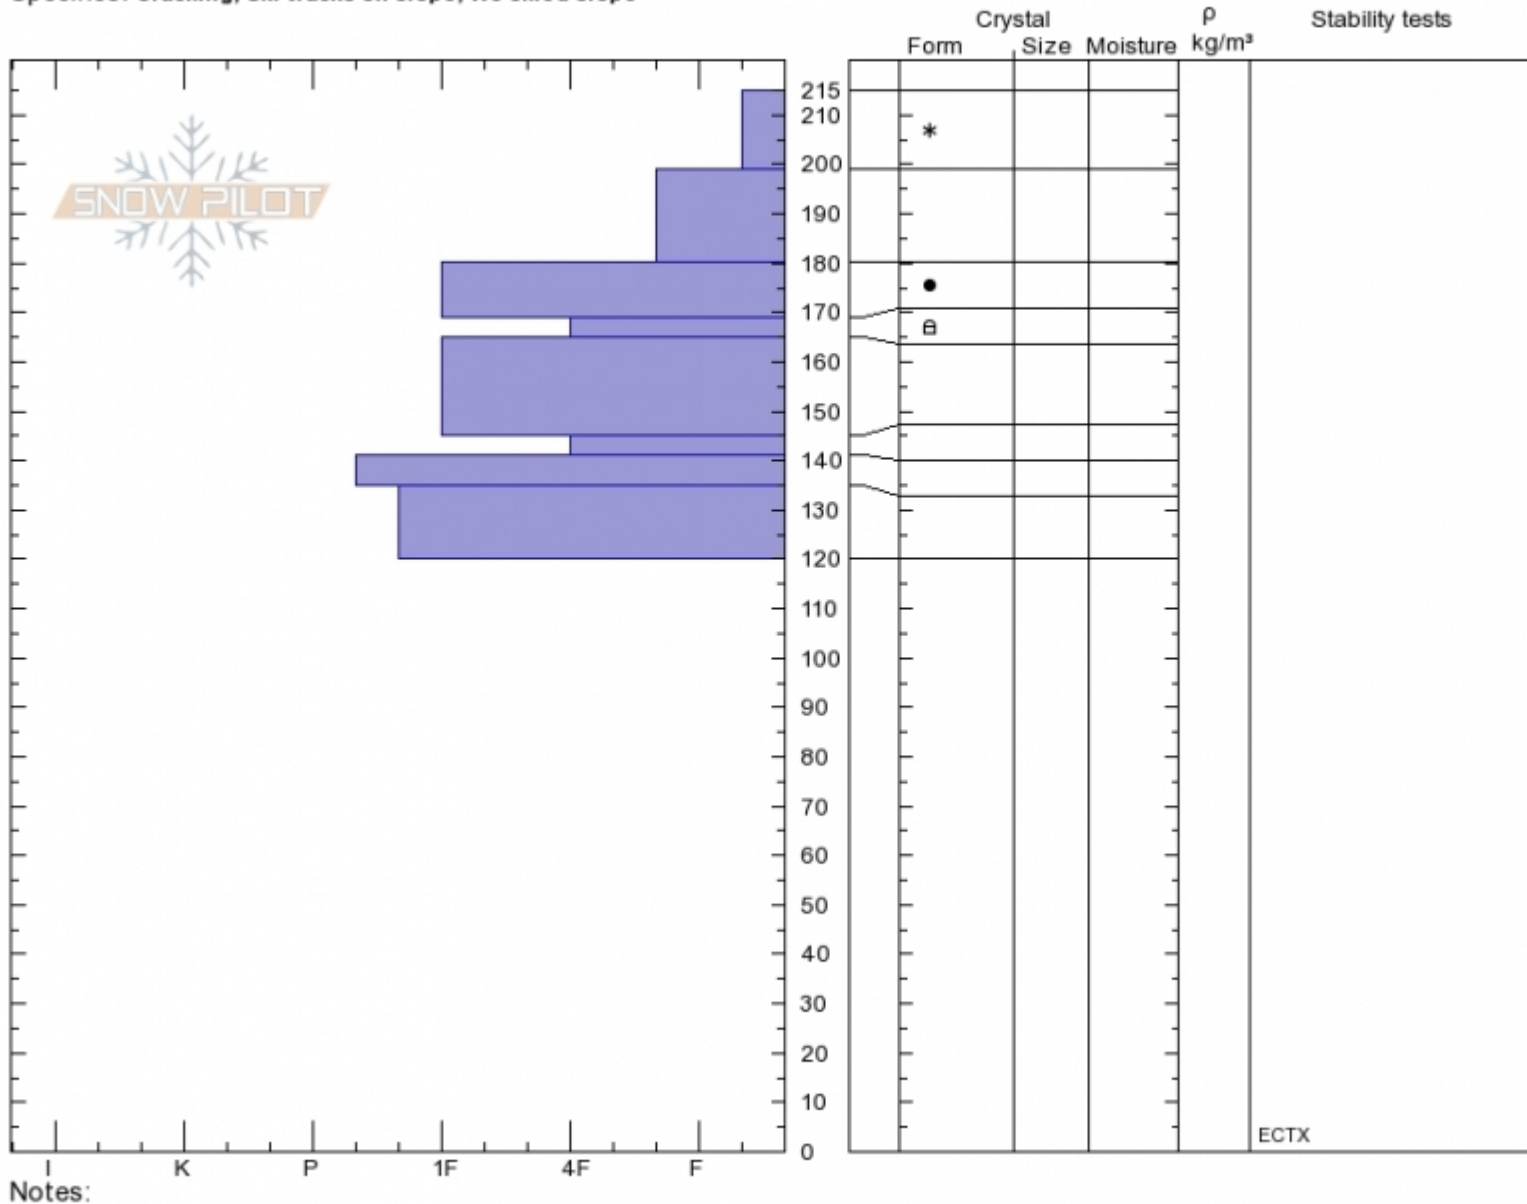

Texas Meadow
Bridger Range
MT

Elevation: 7840 ft
Aspect: 75°

Specifics: Cracking; Ski tracks on slope; We skied slope

Alex Marienthal
Sun Feb 25 11:42 2018
Co-ord: 45.84054N, -110.93448W
Slope Angle: 34°
Wind Loading: no

Stability: **Good**
Air Temperature:
Sky Cover: **BKN**
Precipitation:
Wind: **Calm**

HS215
Stability Test Notes

Layer No

Advisory Region
Bridger Range
Bridger Range, 2018-02-26