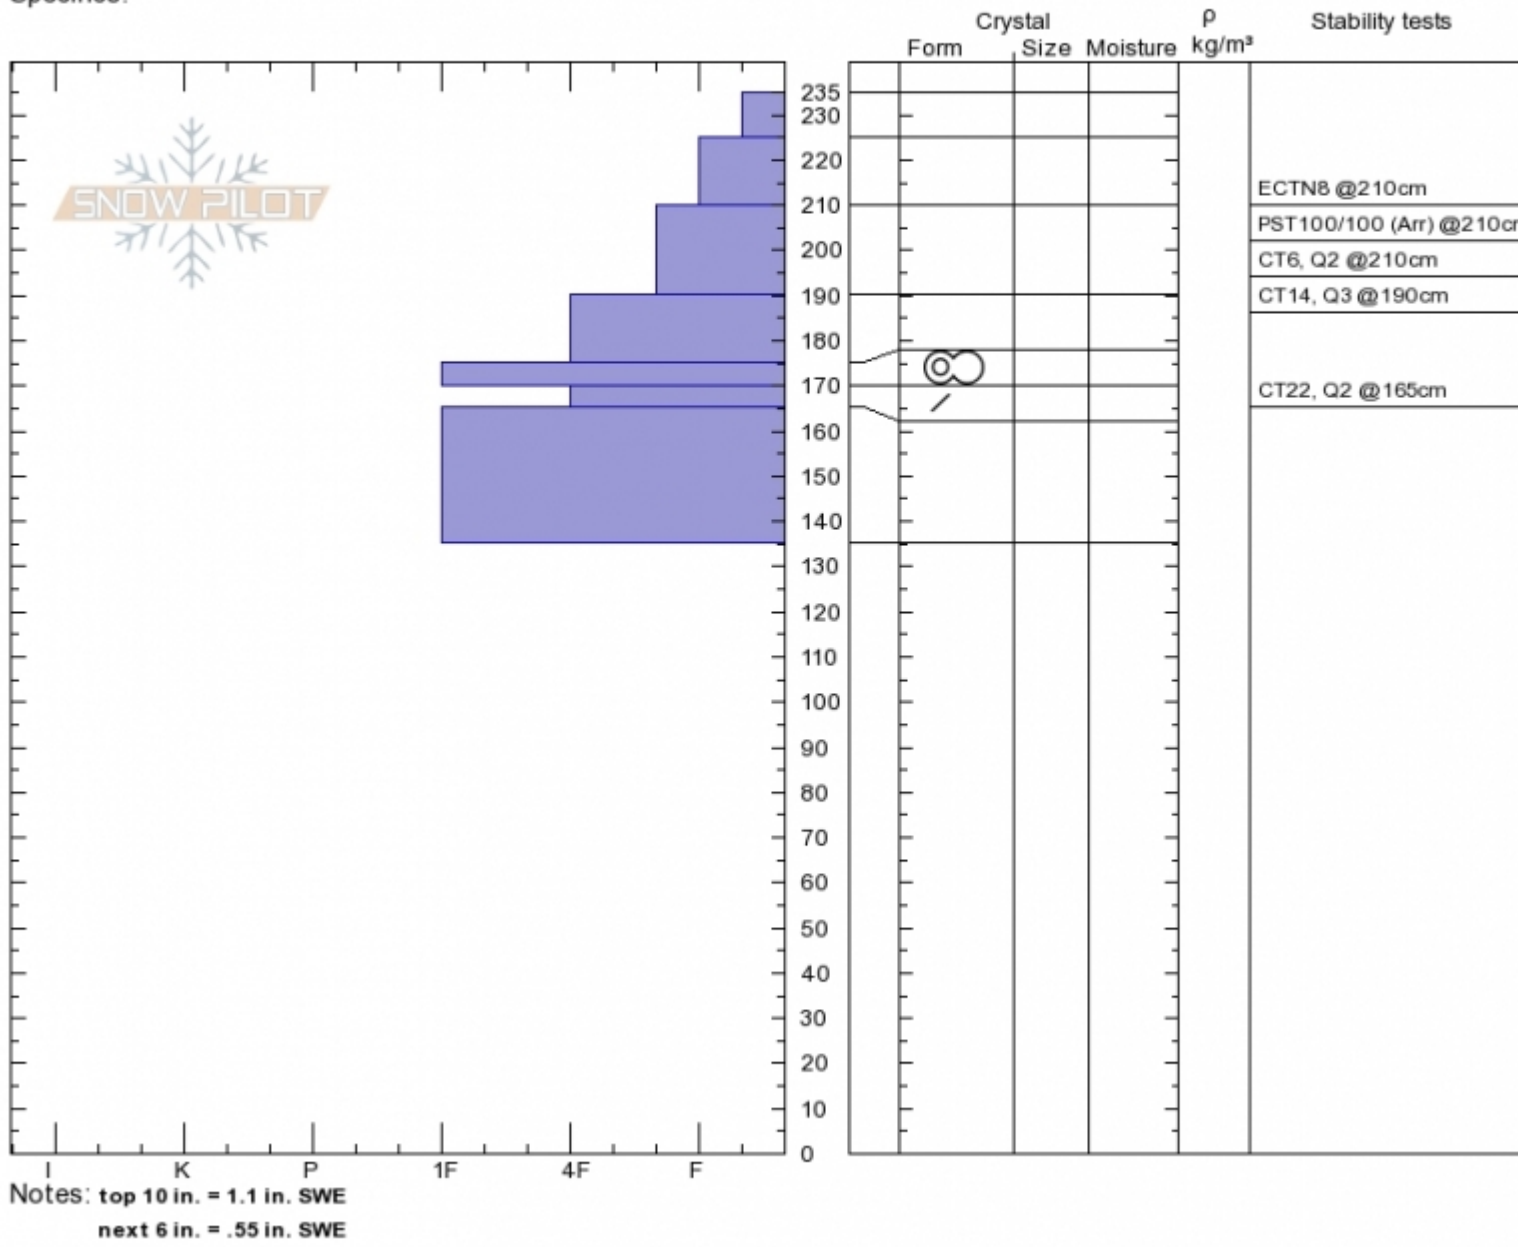

3rd Yellowmule  
 Madison Range-N  
 MT  
 Elevation: 9300 ft  
 Aspect: 15°  
 Specifics:

Alex Marienthal  
 Sun Feb 18 10:50 2018  
 Co-ord: 45.18493N, -111.43584W  
 Slope Angle: 25°  
 Wind Loading:

Stability: **Good**  
 Air Temperature: -10°C  
 Sky Cover: **SCT**  
 Precipitation: **NO**  
 Wind: **Calm**

HS235  
 Stability Test Notes

Layer No

Advisory Region  
 Northern Madison  
 Northern Madison, 2018-02-18