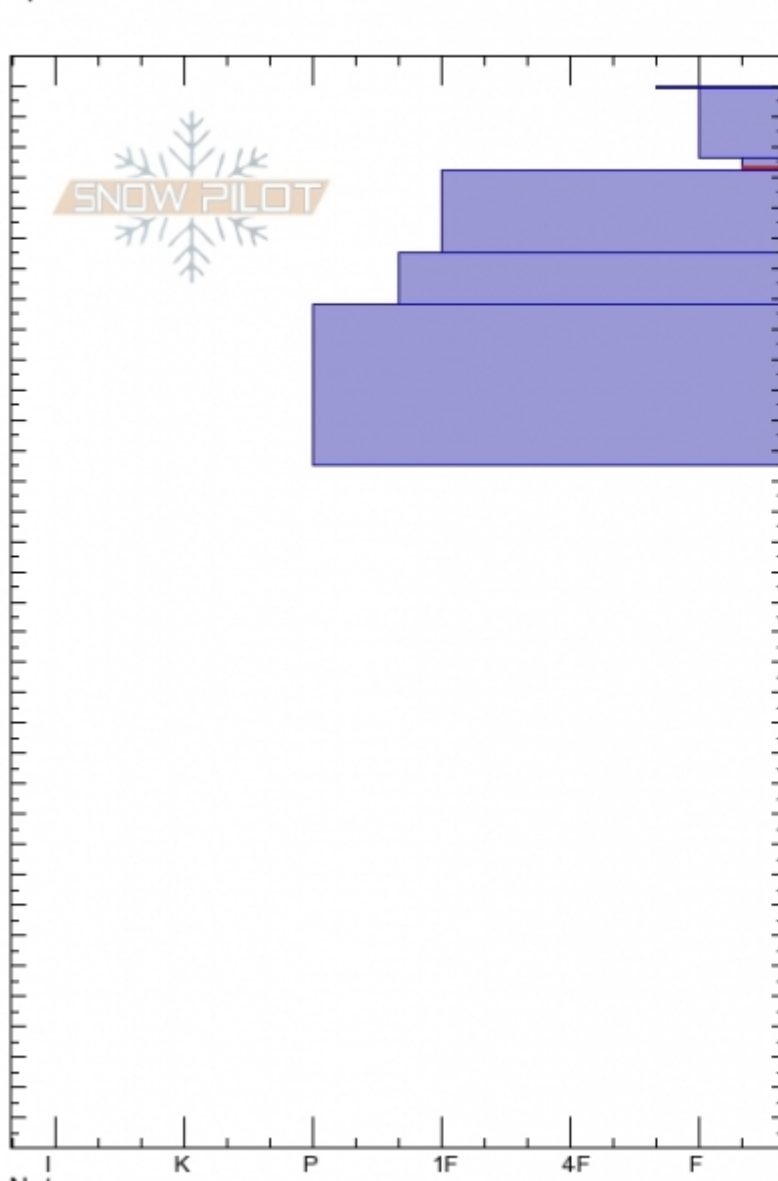

Wade's World
Beartooths
MT
 Elevation: **9800 ft**
 Aspect: **50°**
 Specifics:

Doug Chabot-Admin
Thu Feb 15 09:45 2018
 Co-ord: **45.06606N, -109.95226W**
 Slope Angle: **23°**
 Wind Loading: **no**

Stability: **Fair**
 Air Temperature: **-15°C**
 Sky Cover: **BKN**
 Precipitation: **S1**
 Wind: **SW Moderate**

HS350
 Stability Test Notes

Layer No
 28-24: Pro

Crystal Form	Crystal Size	Moisture	ρ kg/m ³	Stability tests
•				2x ECTP4 @28cm
+	(∅)			CT11, Q2 @28cm
				PST70/100 (End) @28cm
				CT14, Q2 @55cm

Notes: Dug pit with Mike Thom.