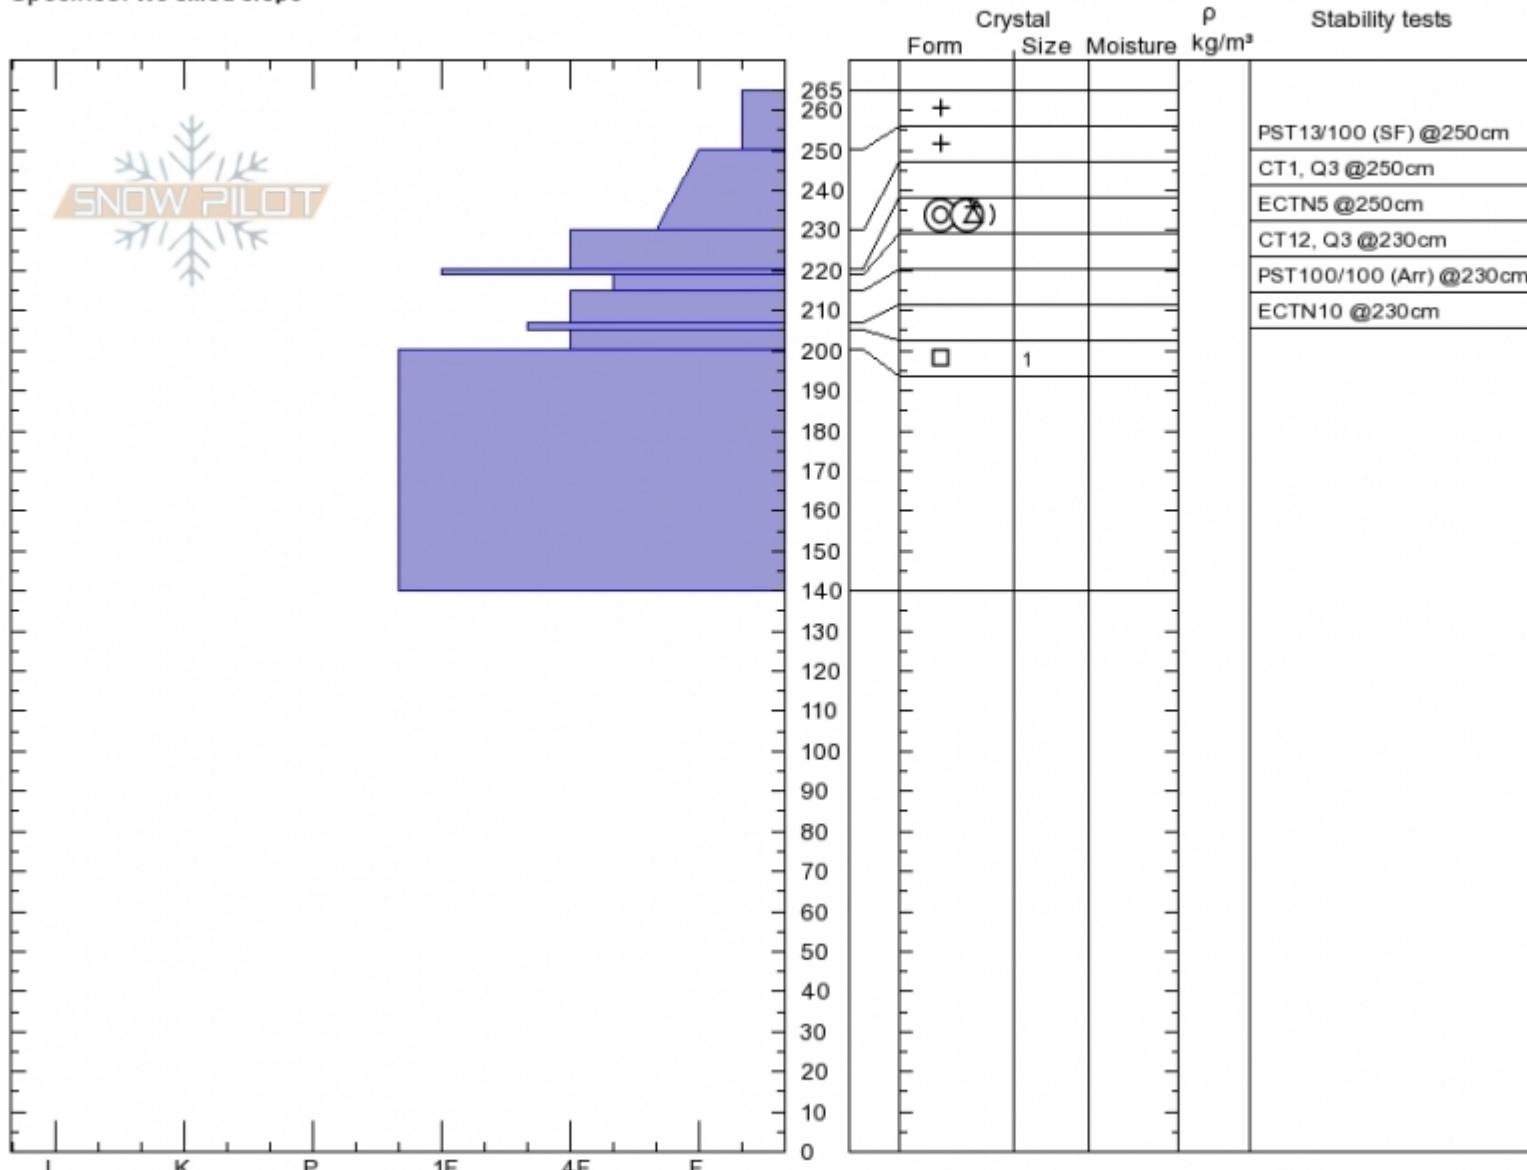

**Headwall**  
**Gallatin Range-N**  
**MT**  
 Elevation: **8749 ft**  
 Aspect: **35°**  
 Specifics: **We skied slope**

**Gabrielle Antonioli**  
**Thu Feb 15 12:00 2018**  
 Co-ord: **45.39334N, -110.95377W**  
 Slope Angle: **30°**  
 Wind Loading:

Stability: **Fair**  
 Air Temperature: **-15°C**  
 Sky Cover: **SCT**  
 Precipitation: **S-1**  
 Wind: **W Light Breeze**

**HS265**  
**Stability Test Notes**

Layer No

Notes: Skies obscured, cleared throughout the day. Light winds at pit location, but consistent W wind at higher elevations.

### Hyalite Headwall Pit Profile

Advisory Region  
 Northern Gallatin  
 Longitude  
 -110.95W  
 Latitude  
 45.39N

Northern Gallatin, 2018-02-16