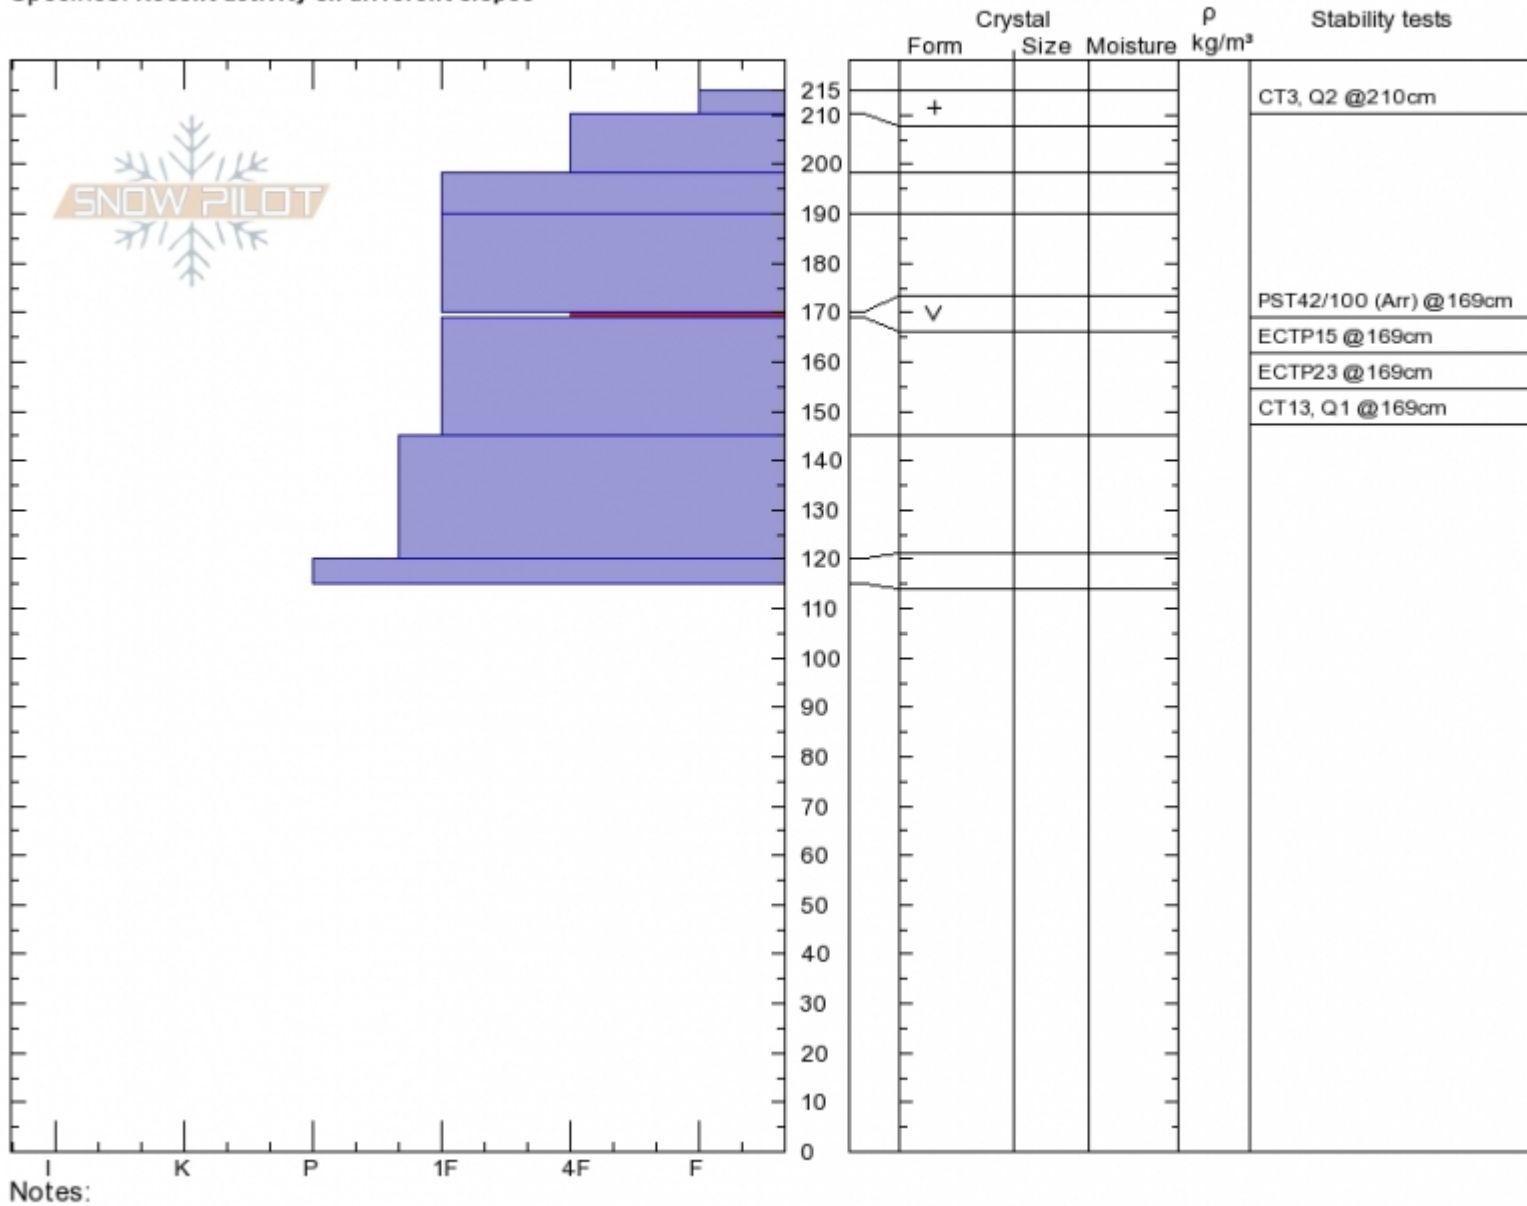

**Mt. Abundance**  
**Cooke City**  
**MT**  
 Elevation: **9000 ft**  
 Aspect: **123°**  
 Specifics: **Recent activity on different slopes**

**Alex Marienthal**  
**Thu Feb 1 12:32 2018**  
 Co-ord: **45.06263N, -110.01007W**  
 Slope Angle: **24°**  
 Wind Loading:

Stability:  
 Air Temperature:  
 Sky Cover: **SCT**  
 Precipitation: **NO**  
 Wind: **SW Calm**

**HS215 SP20**  
 Stability Test Notes

Layer No  
**169-170:**

Advisory Region  
 Cooke City  
 Cooke City, 2018-02-03