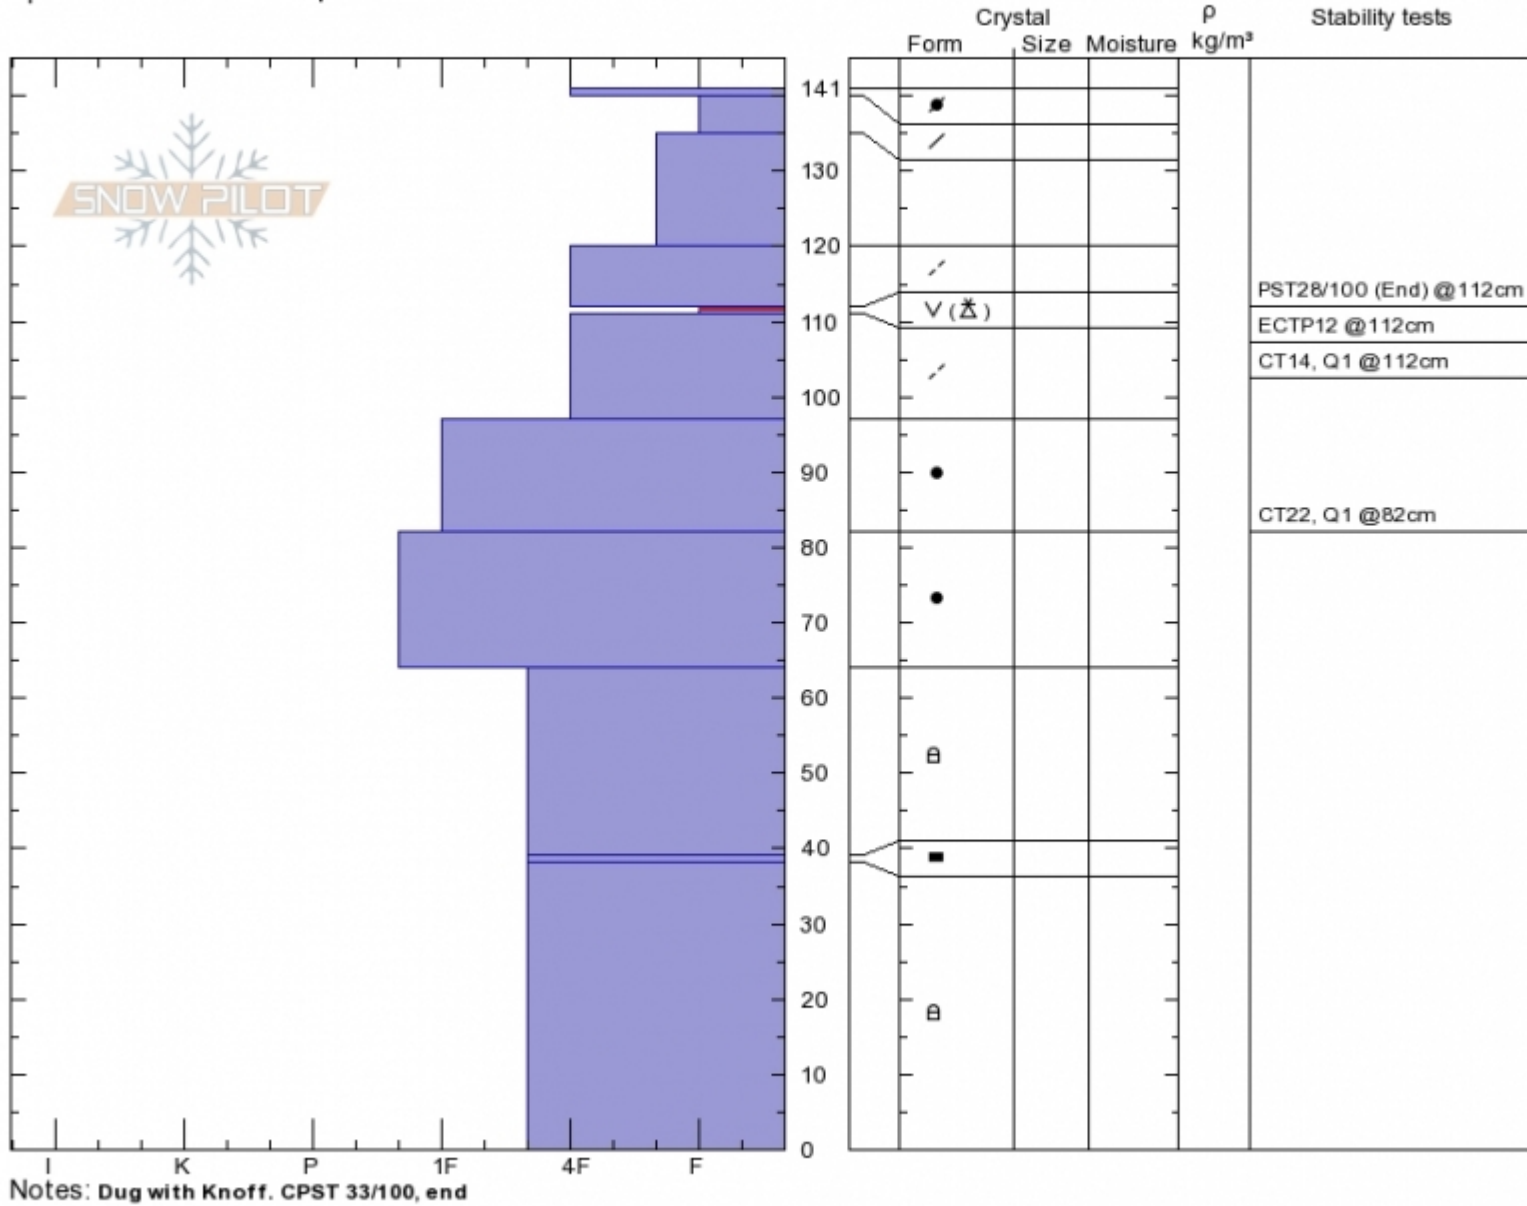

Bacon Rind Mdw
Madison Range-S
MT
 Elevation: **8864 ft**
 Aspect: **100°**
 Specifics: **Ski tracks on slope**

Doug Chabot-Admin
Tue Jan 30 10:40 2018
 Co-ord: **44.96991N, -111.09594W**
 Slope Angle: **18°**
 Wind Loading: **no**

Stability: **Fair**
 Air Temperature: **-3°C**
 Sky Cover: **OVC**
 Precipitation: **NO**
 Wind: **SW Moderate**

HS141
 Stability Test Notes

Layer No
 111-112: F

Advisory Region
 Southern Madison
 Southern Madison, 2018-01-31