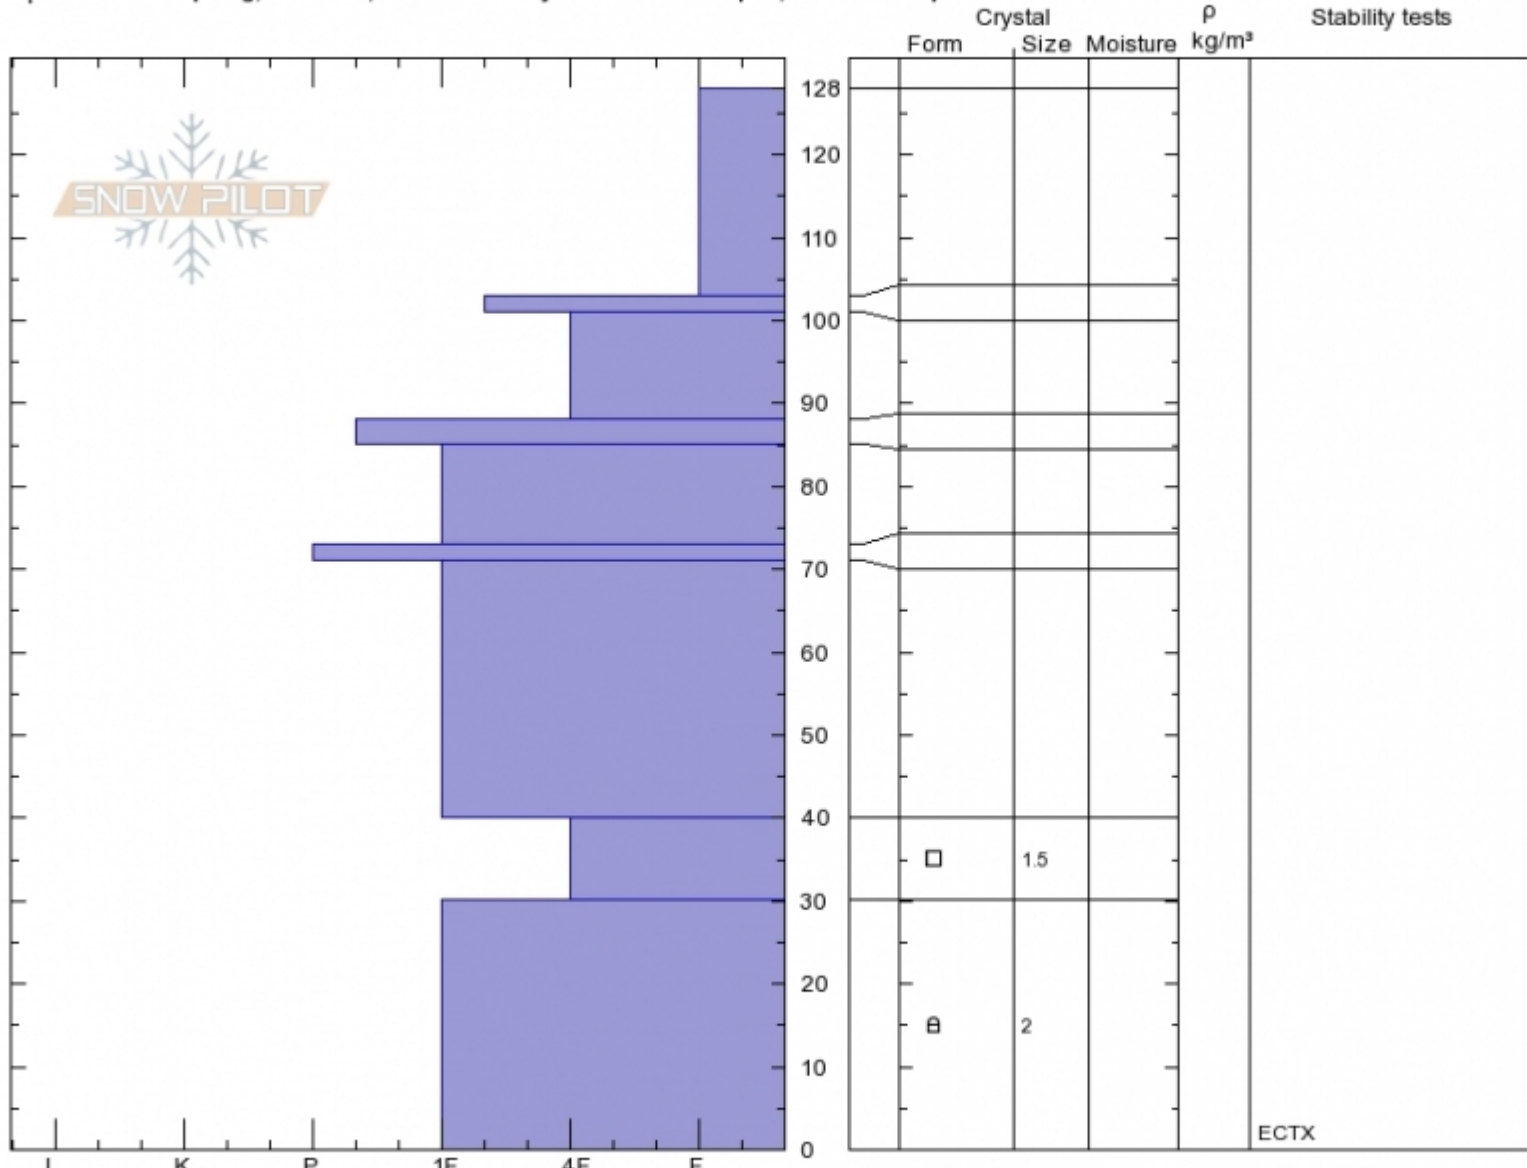

west Barronette  
 Beartooths  
 MT  
 Elevation: 8100 ft  
 Aspect: 227°

Beau Fredlund  
 Mon Jan 22 13:00 2018  
 Co-ord: 44.93811N, -110.10436E  
 Slope Angle: 25°  
 Wind Loading:

Stability:  
 Air Temperature:  
 Sky Cover:  
 Precipitation:  
 Wind:

HS128  
 Stability Test Notes

Layer No  
 30-40: Pr

Specifics: Collapsing, localized; Recent activity on different slopes; We skied slope

Notes: Had my ECT propagate with an extra 10 taps from the shoulder. Fairly solid bridge there, but definitely weak snow near the ground