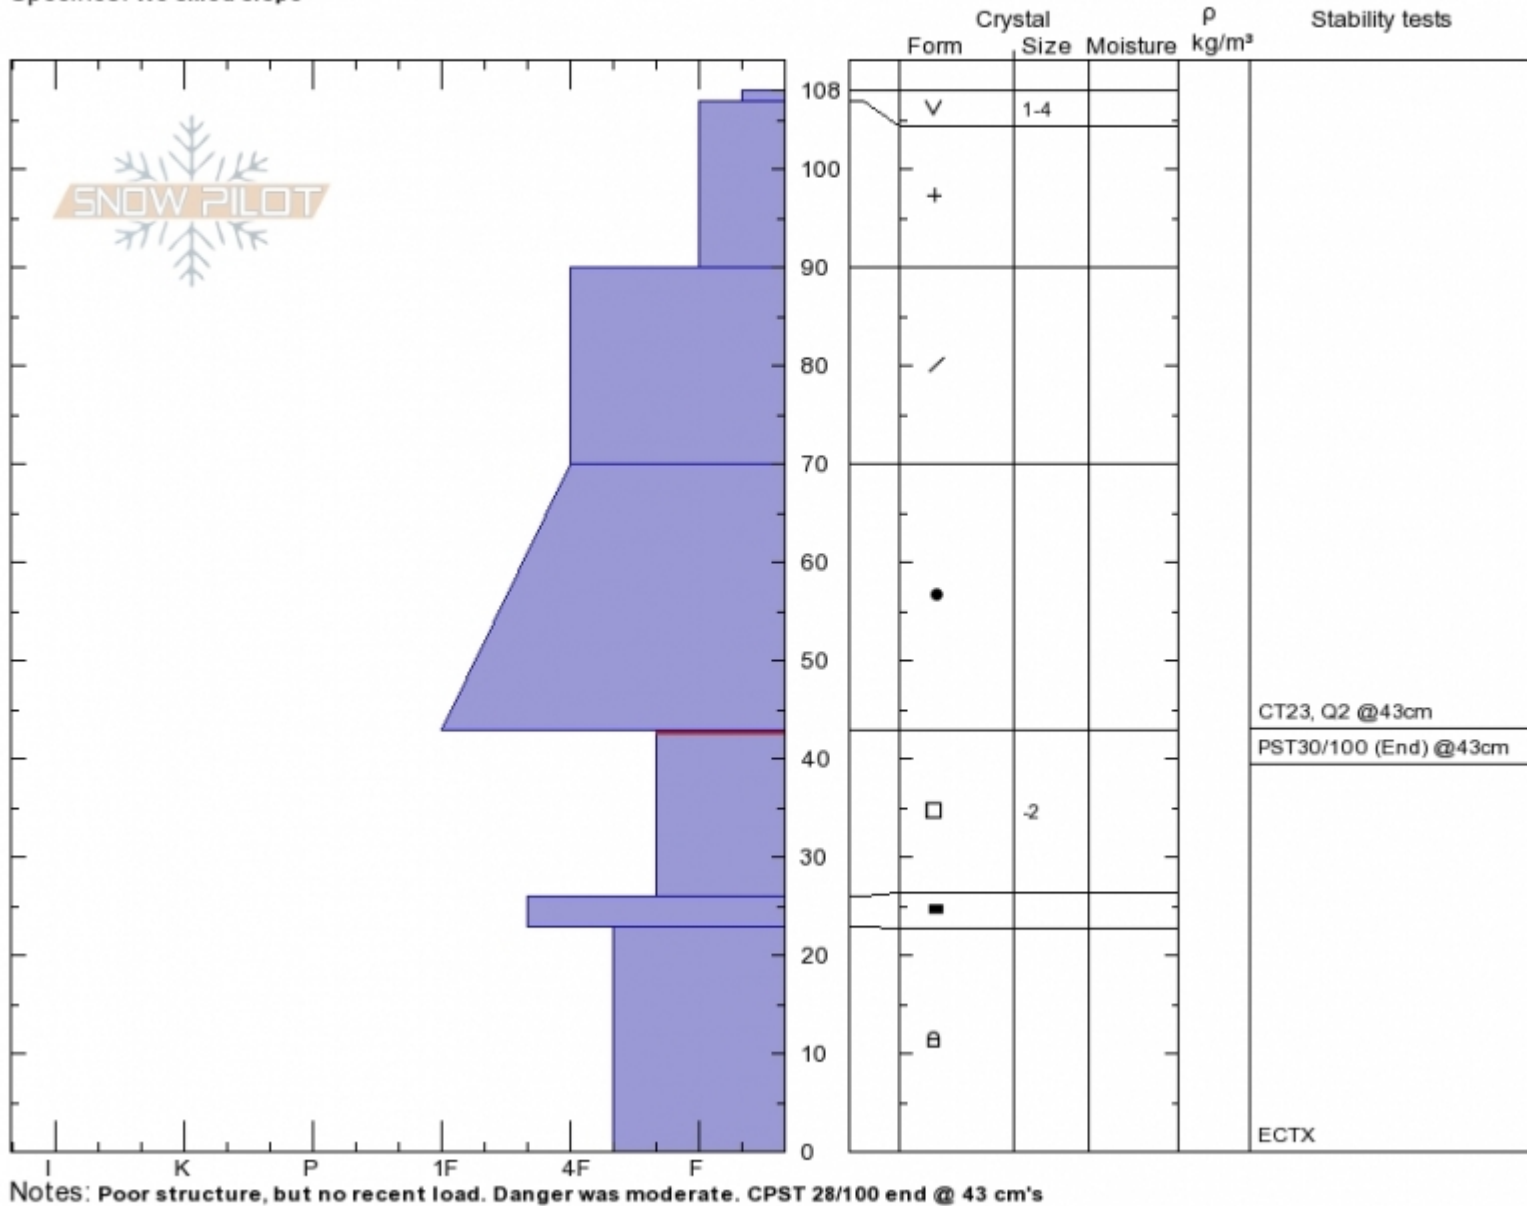

Dudley Creek
 Madison Range-N
 MT
 Elevation: 8180 ft
 Aspect: 70°
 Specifics: We skied slope

Eric Knoff
 Wed Jan 17 11:00 2018
 Co-ord: 45.28995N, -111.29082W
 Slope Angle: 26°
 Wind Loading:

Stability:
 Air Temperature:
 Sky Cover:
 Precipitation: NO
 Wind:

HS108
 Stability Test Notes

Layer No
 26-43: Pro

Advisory Region
 Northern Madison

Forecast link: [GNFAC Avalanche Advisory for Fri Jan 19, 2018](#)
 Northern Madison, 2018-01-18