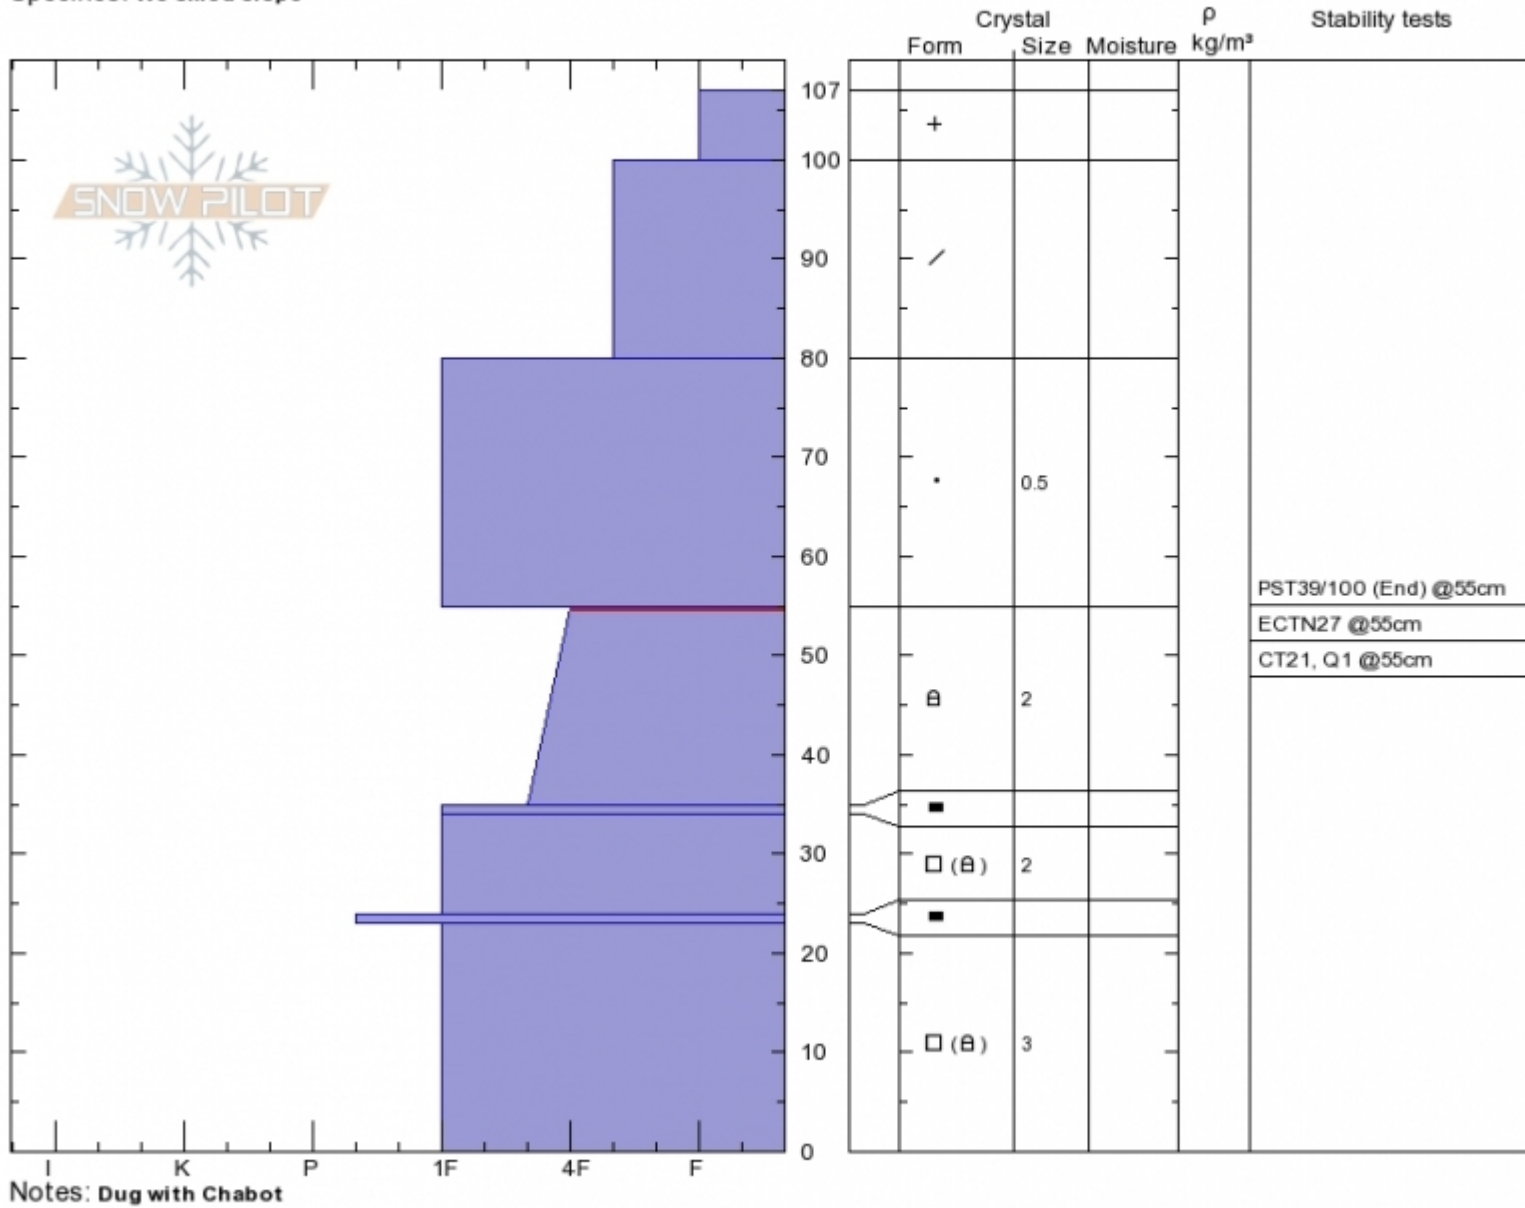

Bacon Rind High
Madison Range-S
MT

Elevation: **9200 ft**
 Aspect: **105°**
 Specifics: **We skied slope**

Gabrielle Antonioli
Thu Jan 11 11:42 2018
 Co-ord: **44.96921N, -111.09452W**
 Slope Angle: **20°**
 Wind Loading: **no**

Stability: **Fair**
 Air Temperature: **-10°C**
 Sky Cover: **OVC**
 Precipitation: **S-1**
 Wind: **W Light Breeze**

HS107
Stability Test Notes

Layer No
35-55: Pro

Advisory Region
 Southern Madison
 Southern Madison, 2018-01-11