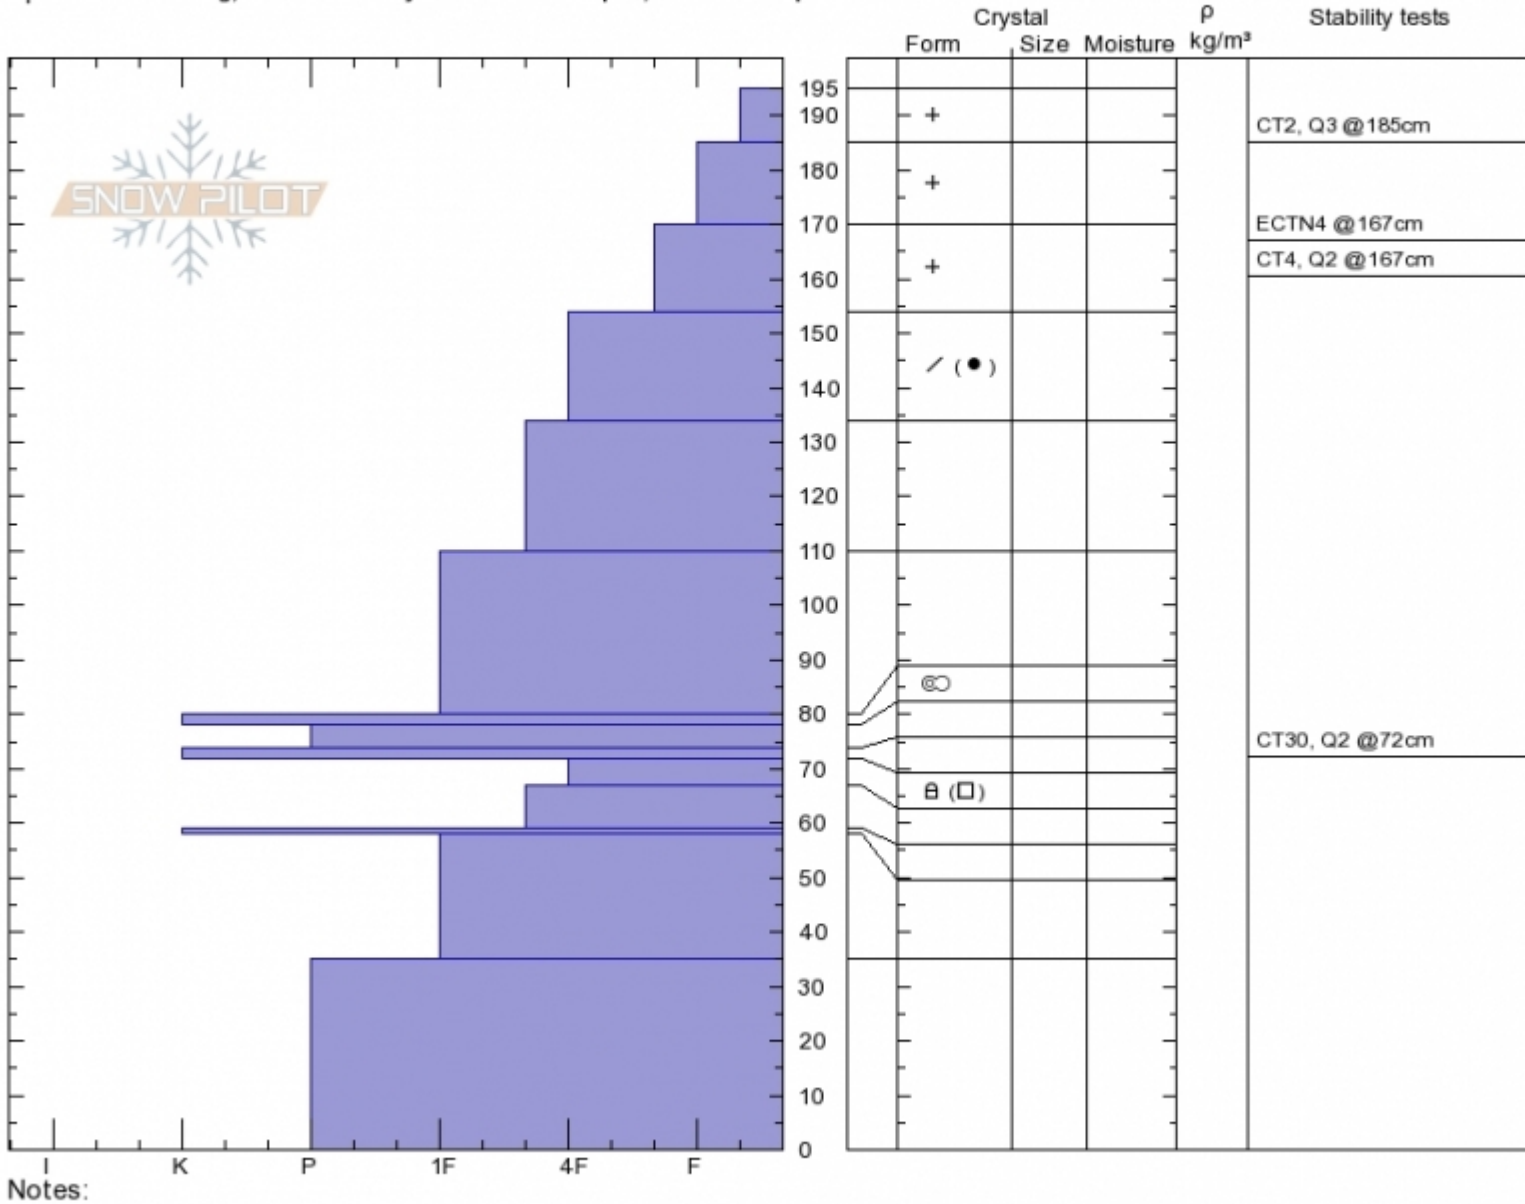

Throne
Bridger Range
MT
 Elevation: **8040 ft**
 Aspect: **85°**
 Specifics: **Cracking; Recent activity on different slopes; We skied slope**

Alex Marienthal
Fri Jan 12 11:04 2018
 Co-ord: **45.88456N, -110.95000W**
 Slope Angle: **27°**
 Wind Loading: **no**

Stability: **Good**
 Air Temperature:
 Sky Cover: **OVC**
 Precipitation: **S1**
 Wind: **Calm**

HS195 PF40
 Stability Test Notes
72: CPST40/90end

Layer No
67-72: Pr

Advisory Region
 Bridger Range
 Bridger Range, 2018-01-12