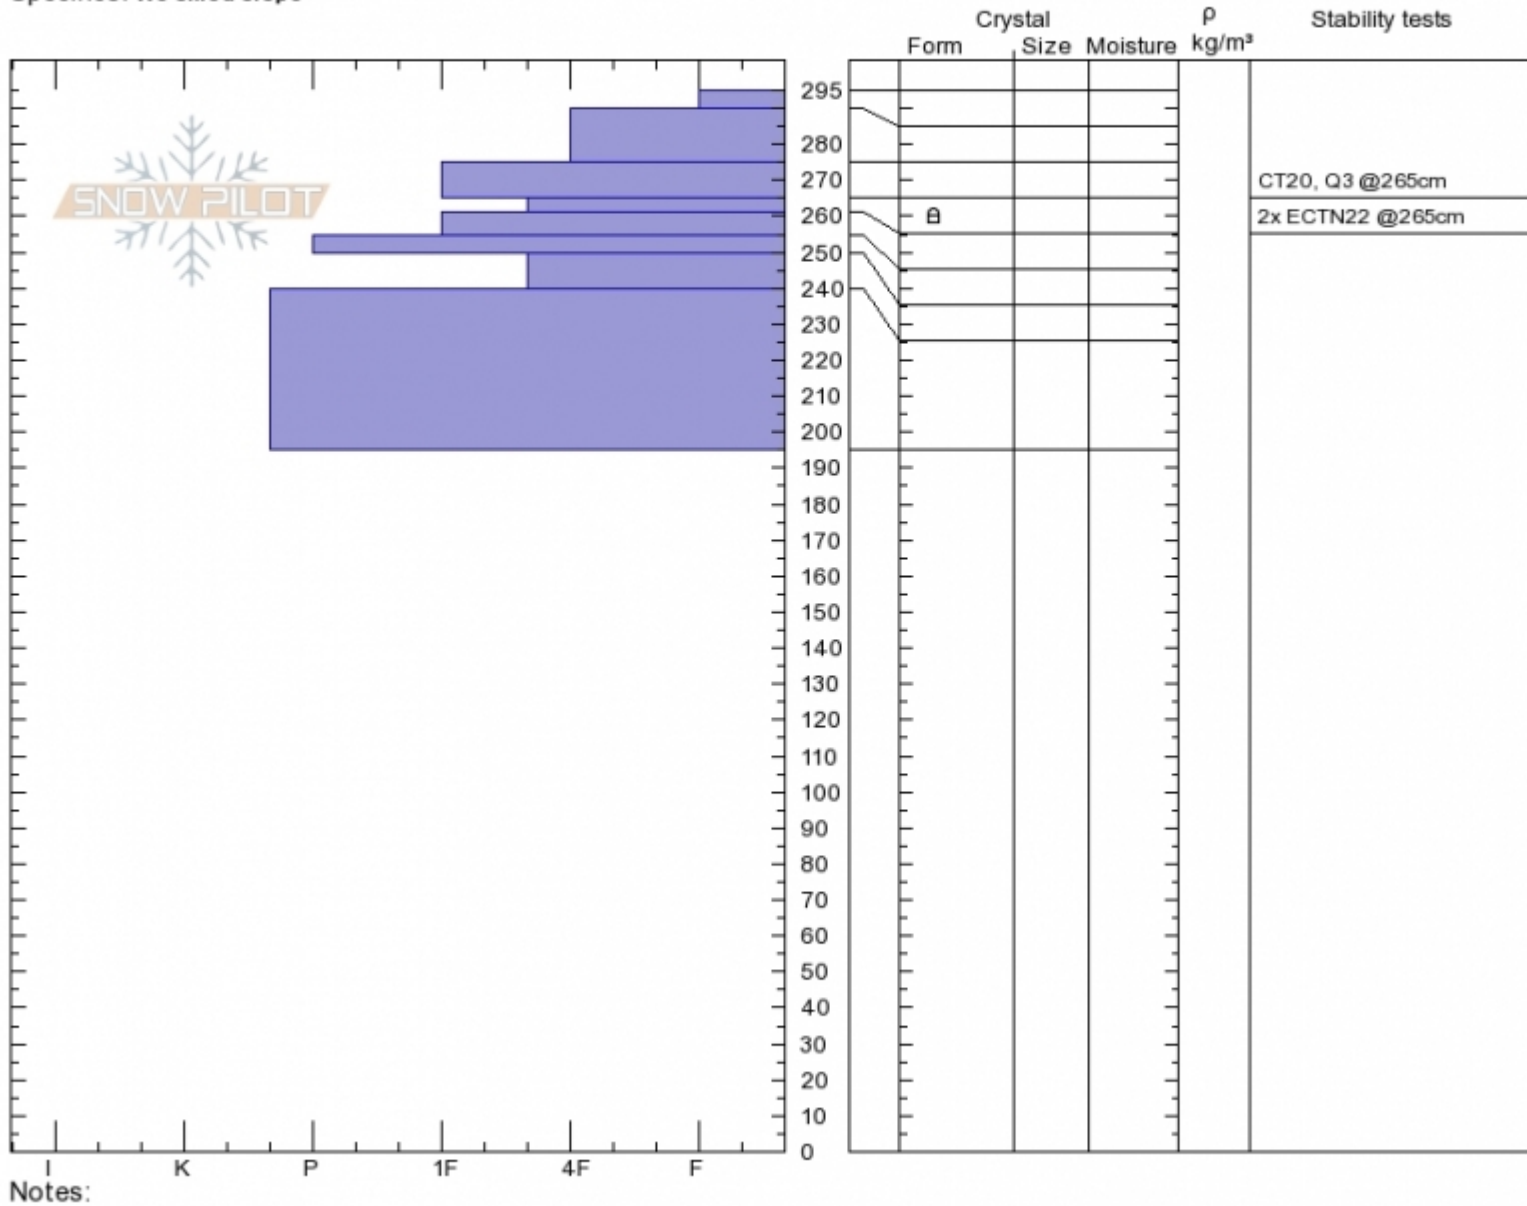

**Mt. Blackmore East**  
**Gallatin Range-N**  
**MT**  
 Elevation: **9912 ft**  
 Aspect: **98°**  
 Specifics: **We skied slope**

**Alex Marienthal**  
**Sat Jan 6 12:00 2018**  
 Co-ord: **45.44404N, -111.00181W**  
 Slope Angle: **35°**  
 Wind Loading: **previous**

Stability: **Good**  
 Air Temperature:  
 Sky Cover: **BKN**  
 Precipitation: **S1**  
 Wind: **SW Light Breeze**

**HS295**  
**Stability Test Notes**

Layer No

Advisory Region  
 Northern Gallatin  
 Northern Gallatin, 2018-01-06