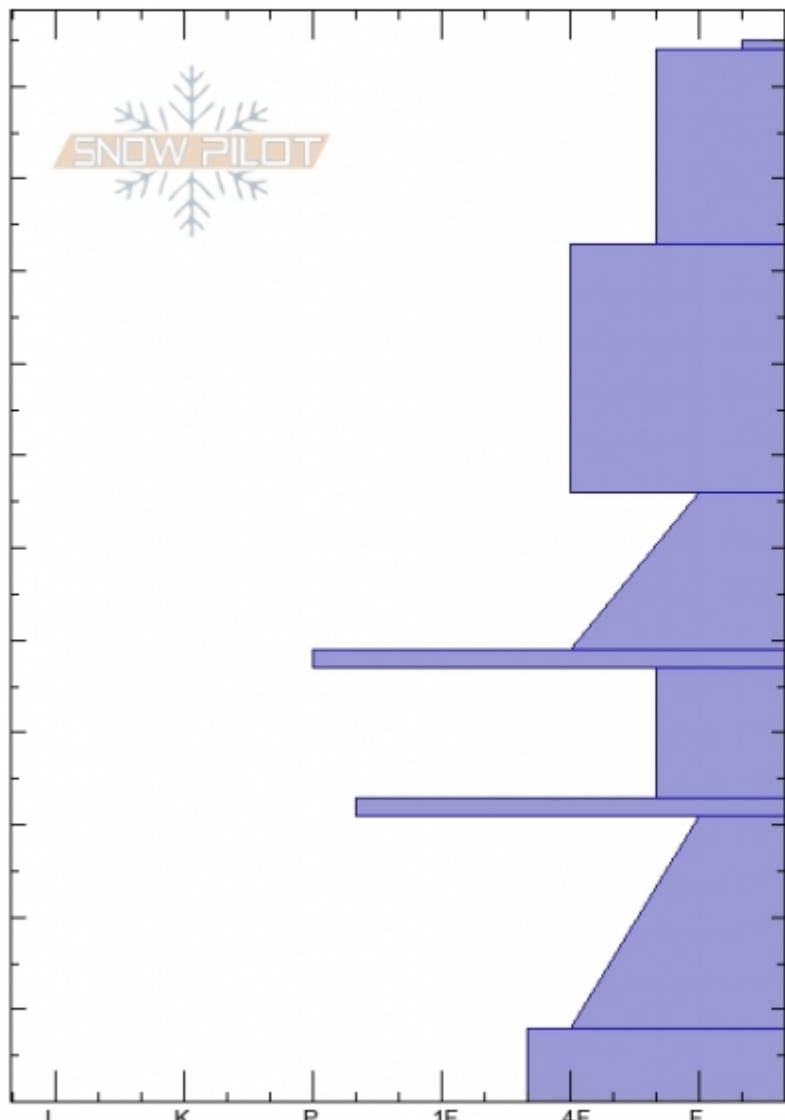

**Maid of the Mist**  
**Gallatin Range-N**  
**MT**  
 Elevation: **9400 ft**  
 Aspect: **SW**  
 Specifics:

**Jon Hageness**  
**Wed Jan 3 13:15 2018**  
 Co-ord: **45.41568N, -110.97063W**  
 Slope Angle: **26°**  
 Wind Loading: **no**

Stability:  
 Air Temperature: **-5°C**  
 Sky Cover: **OVC**  
 Precipitation: **S2**  
 Wind: **Calm**

**HS115**  
 Stability Test Notes

Layer No  
 8-31: Prob

Notes: Did one ECT and one CT

Form	Crystal Size	Moisture	$\rho$ kg/m <sup>3</sup>	Stability tests
+		D		
/		D		CT12, Q2 @93cm
•		D		
□	1-1.5	D		ECTN18 @66cm
○		D		
□	1	D		
○		D		
□	1.5	D		
□	1-1.5	M		