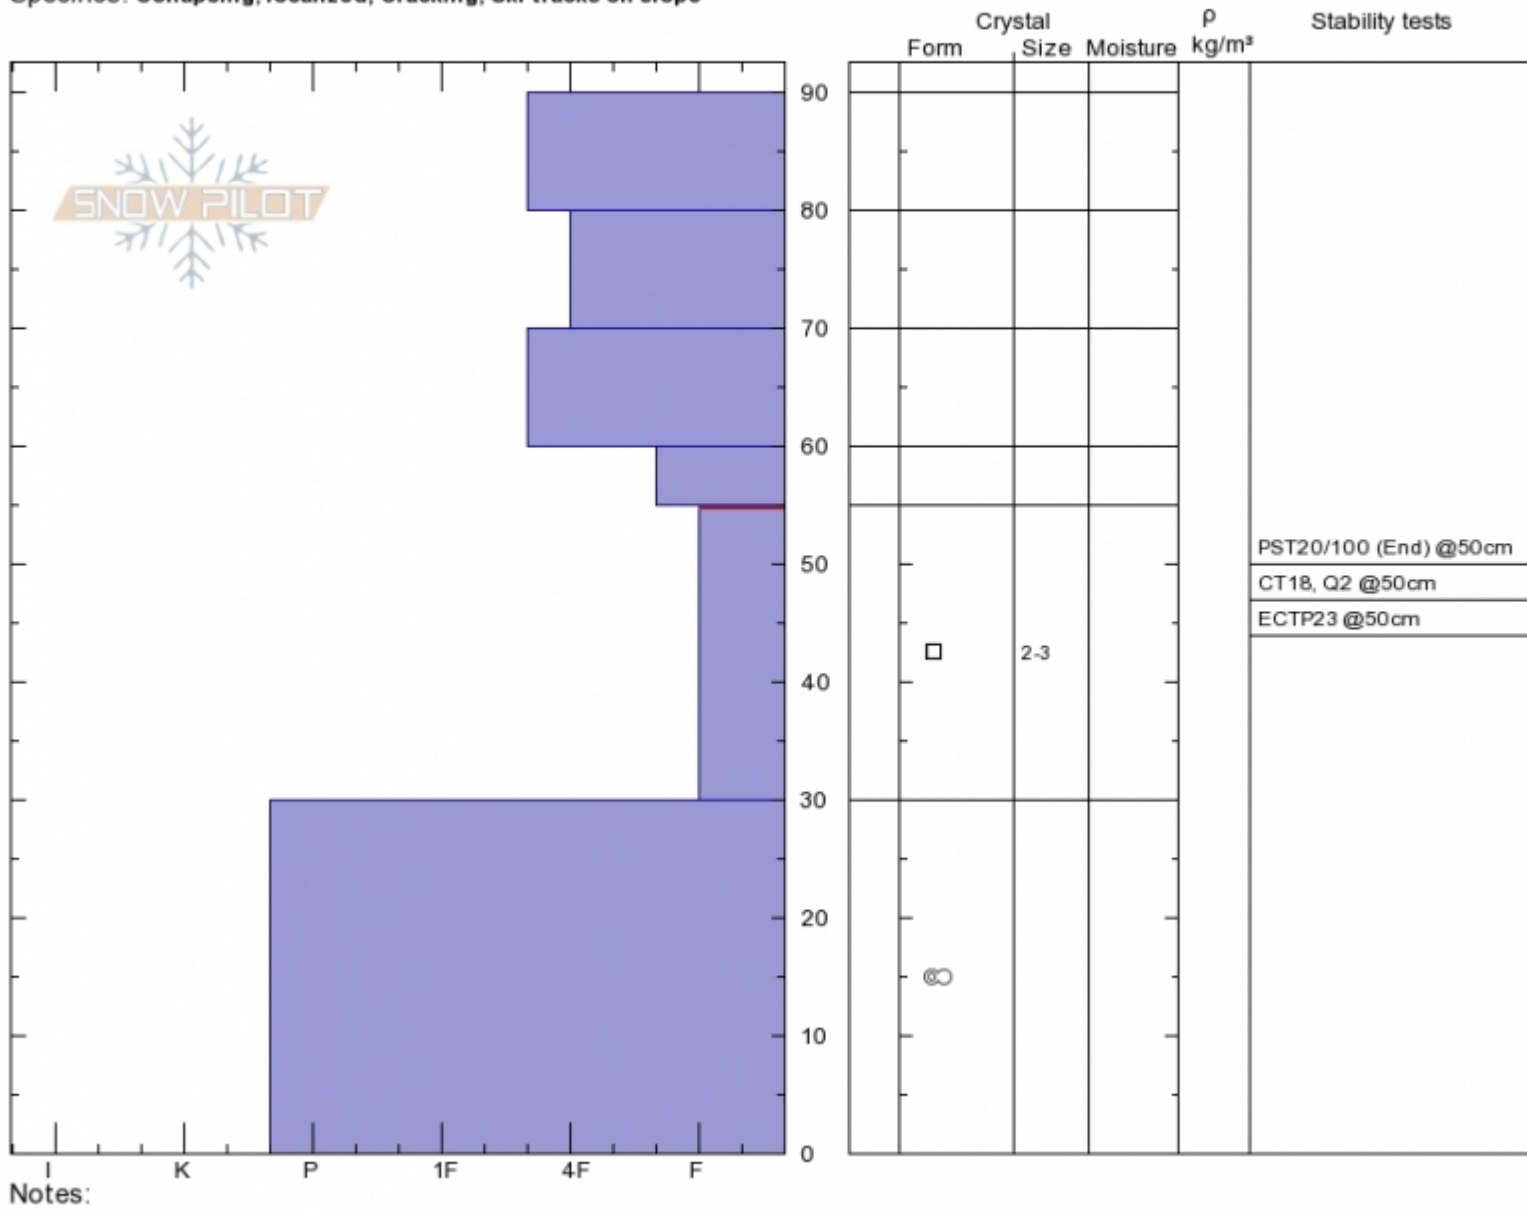

Yellow Mtn.
Madison Range-N
MT
 Elevation: **8035 ft**
 Aspect: **100°**
 Specifics: **Collapsing, localized; Cracking; Ski tracks on slope**

Alex Marienthal
Fri Dec 29 10:52 2017
 Co-ord: **45.29054N, -111.31964W**
 Slope Angle: **20°**
 Wind Loading: **no**

Stability: **Poor**
 Air Temperature:
 Sky Cover: **BKN**
 Precipitation: **S-1**
 Wind: **SW Moderate**

HS90
Stability Test Notes

Layer No
30-55: Pro

Notes:

Advisory Region
 Northern Madison
 Northern Madison, 2017-12-29